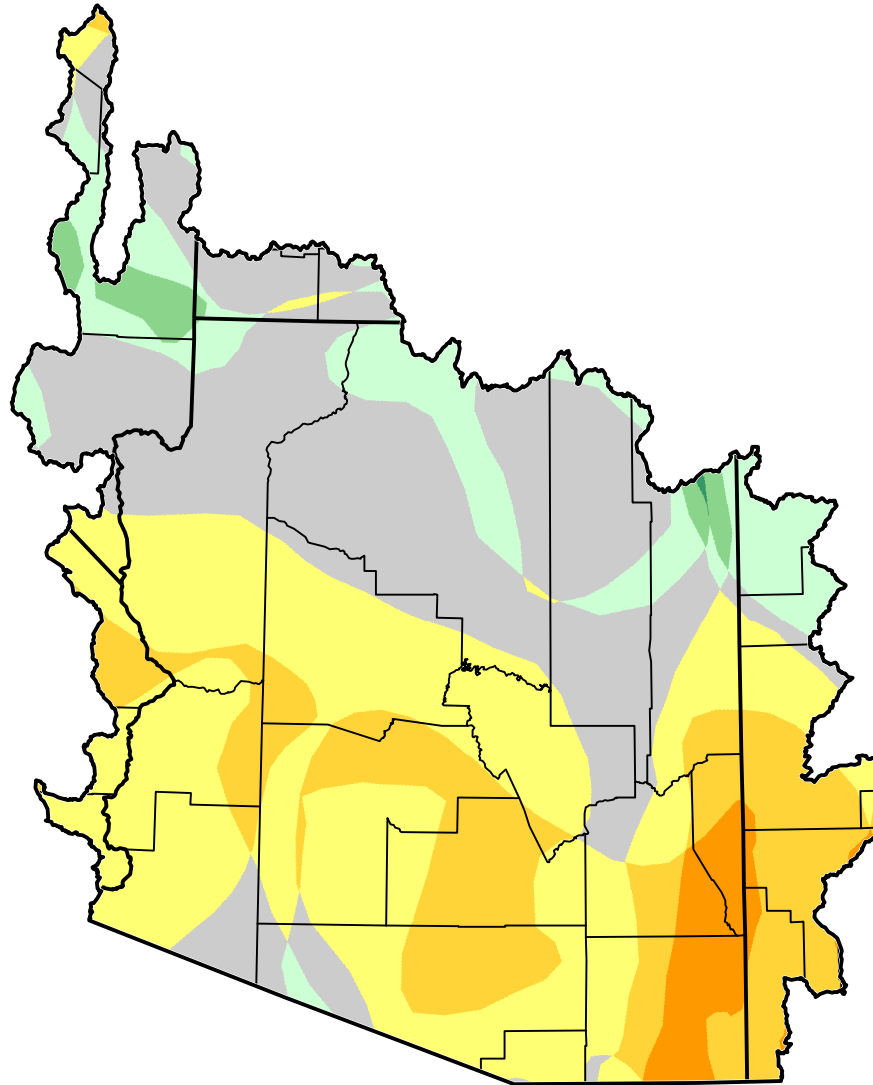

U.S. Drought Monitor Class Change - Lower Colorado Watershed 2 Years

-  5 Class Degradation
-  4 Class Degradation
-  3 Class Degradation
-  2 Class Degradation
-  1 Class Degradation
-  No Change
-  1 Class Improvement
-  2 Class Improvement
-  3 Class Improvement
-  4 Class Improvement
-  5 Class Improvement

February 21, 2012
compared to
February 23, 2010