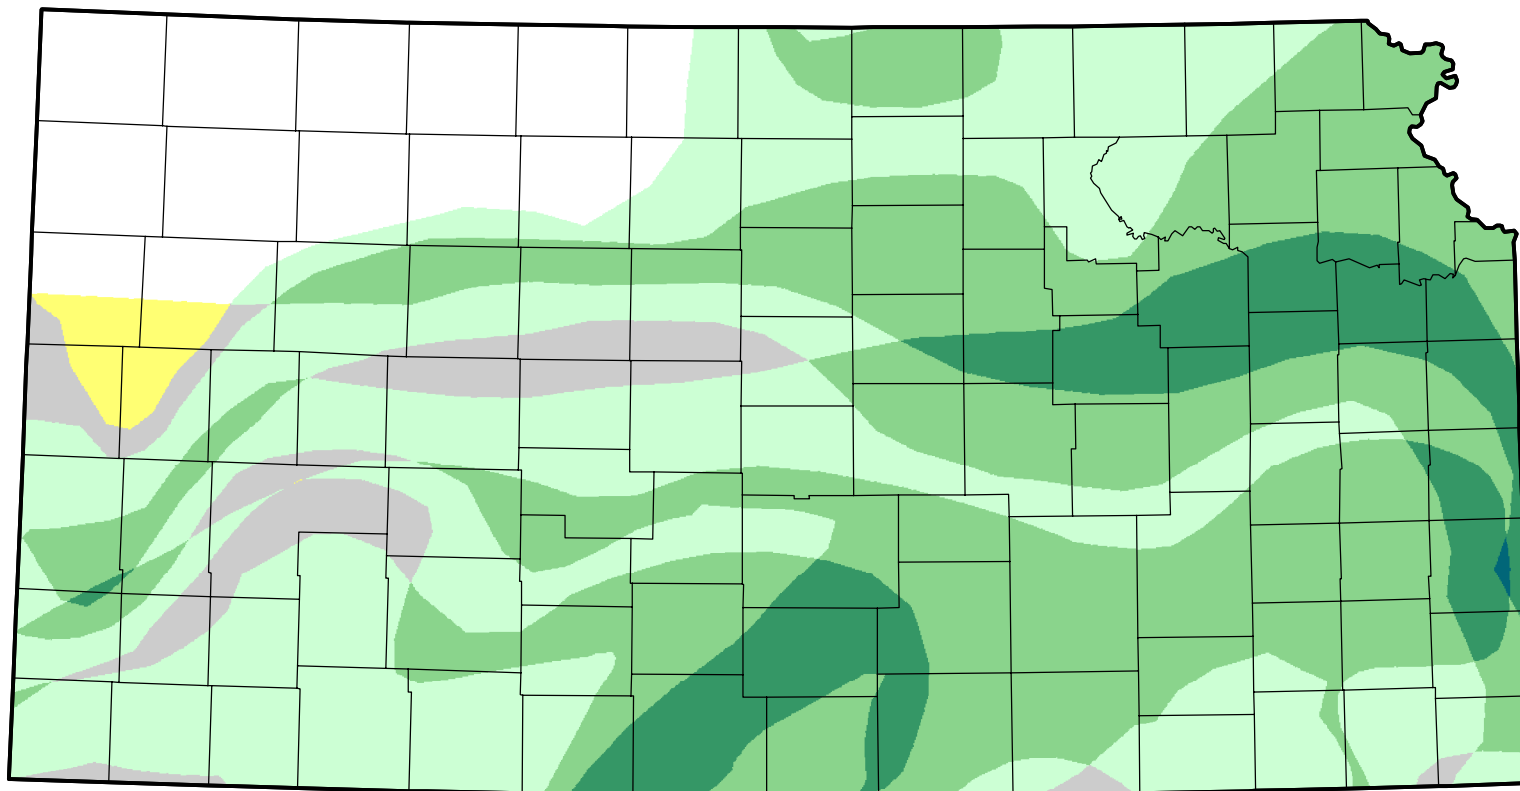

U.S. Drought Monitor Class Change - Kansas

13 Week

February 21, 2012
compared to
November 23, 2011

droughtmonitor.unl.edu

-  5 Class Degradation
-  4 Class Degradation
-  3 Class Degradation
-  2 Class Degradation
-  1 Class Degradation
-  No Change
-  1 Class Improvement
-  2 Class Improvement
-  3 Class Improvement
-  4 Class Improvement
-  5 Class Improvement