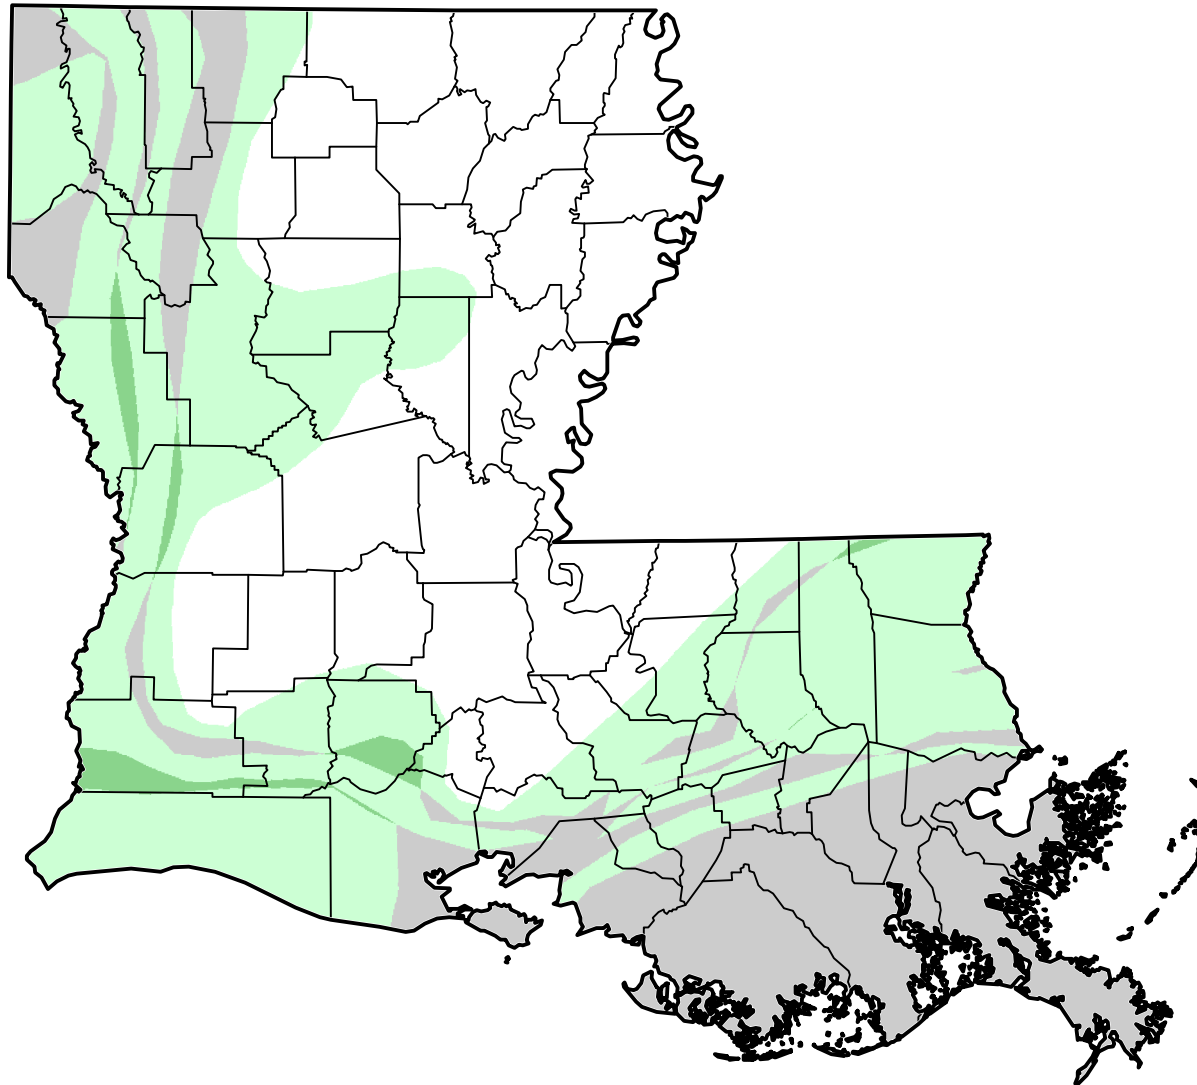

U.S. Drought Monitor Class Change - Louisiana

1 Week

February 21, 2012
compared to
February 14, 2012