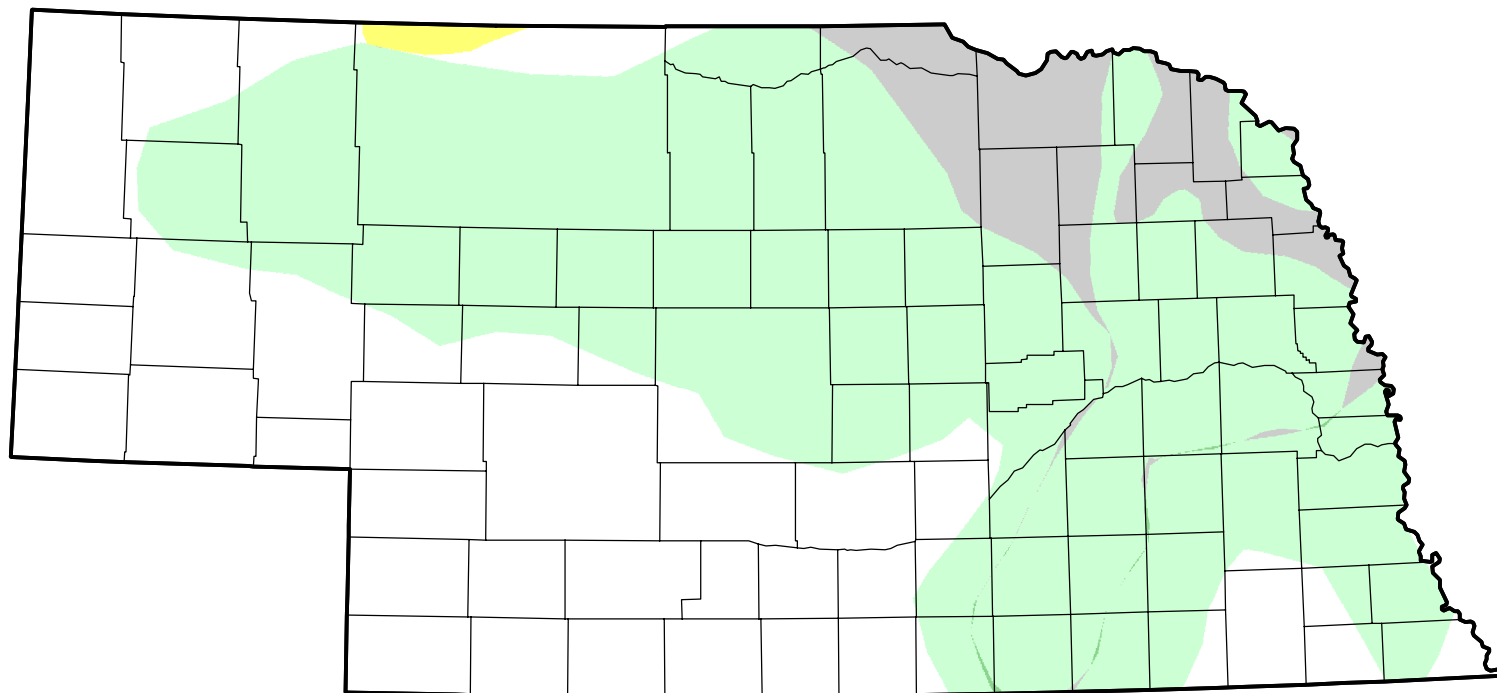

U.S. Drought Monitor Class Change - Nebraska

4 Week

February 21, 2012
compared to
January 26, 2012

droughtmonitor.unl.edu

- 5 Class Degradation
- 4 Class Degradation
- 3 Class Degradation
- 2 Class Degradation
- 1 Class Degradation
- No Change
- 1 Class Improvement
- 2 Class Improvement
- 3 Class Improvement
- 4 Class Improvement
- 5 Class Improvement