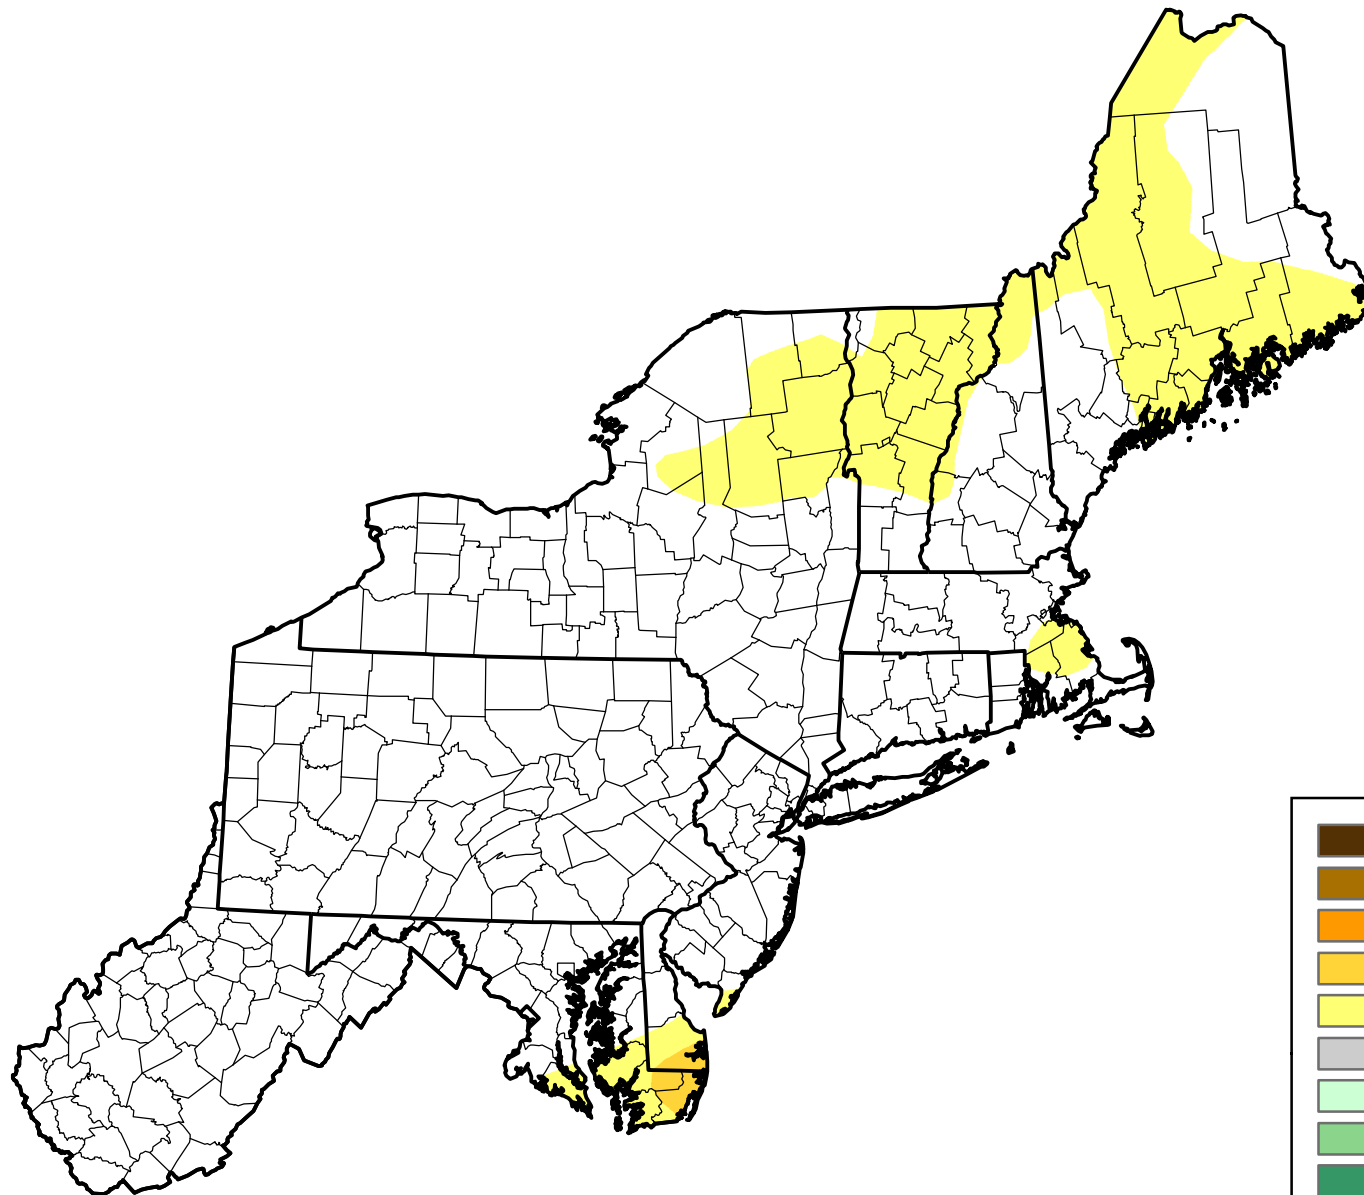

U.S. Drought Monitor Class Change - Northeast

13 Week

February 21, 2012
compared to
November 23, 2011

droughtmonitor.unl.edu