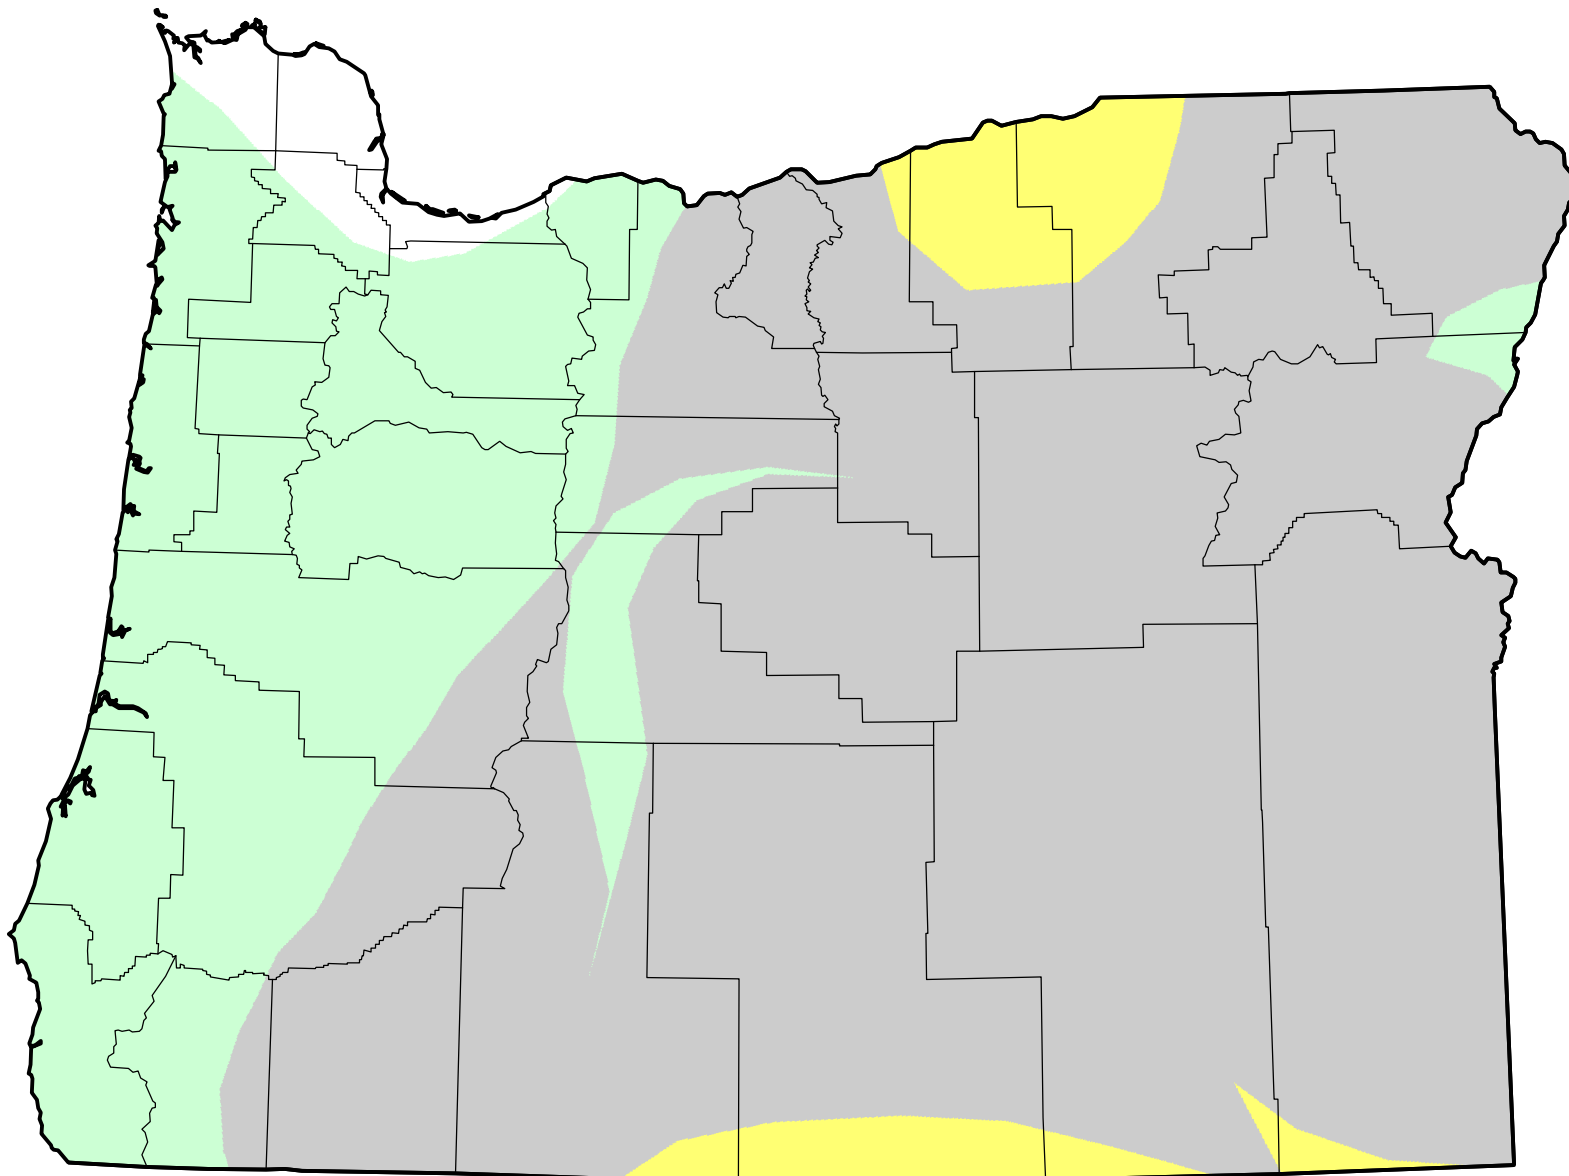

U.S. Drought Monitor Class Change - Oregon

8 Week

February 21, 2012
compared to
December 29, 2011

droughtmonitor.unl.edu

-  5 Class Degradation
-  4 Class Degradation
-  3 Class Degradation
-  2 Class Degradation
-  1 Class Degradation
-  No Change
-  1 Class Improvement
-  2 Class Improvement
-  3 Class Improvement
-  4 Class Improvement
-  5 Class Improvement