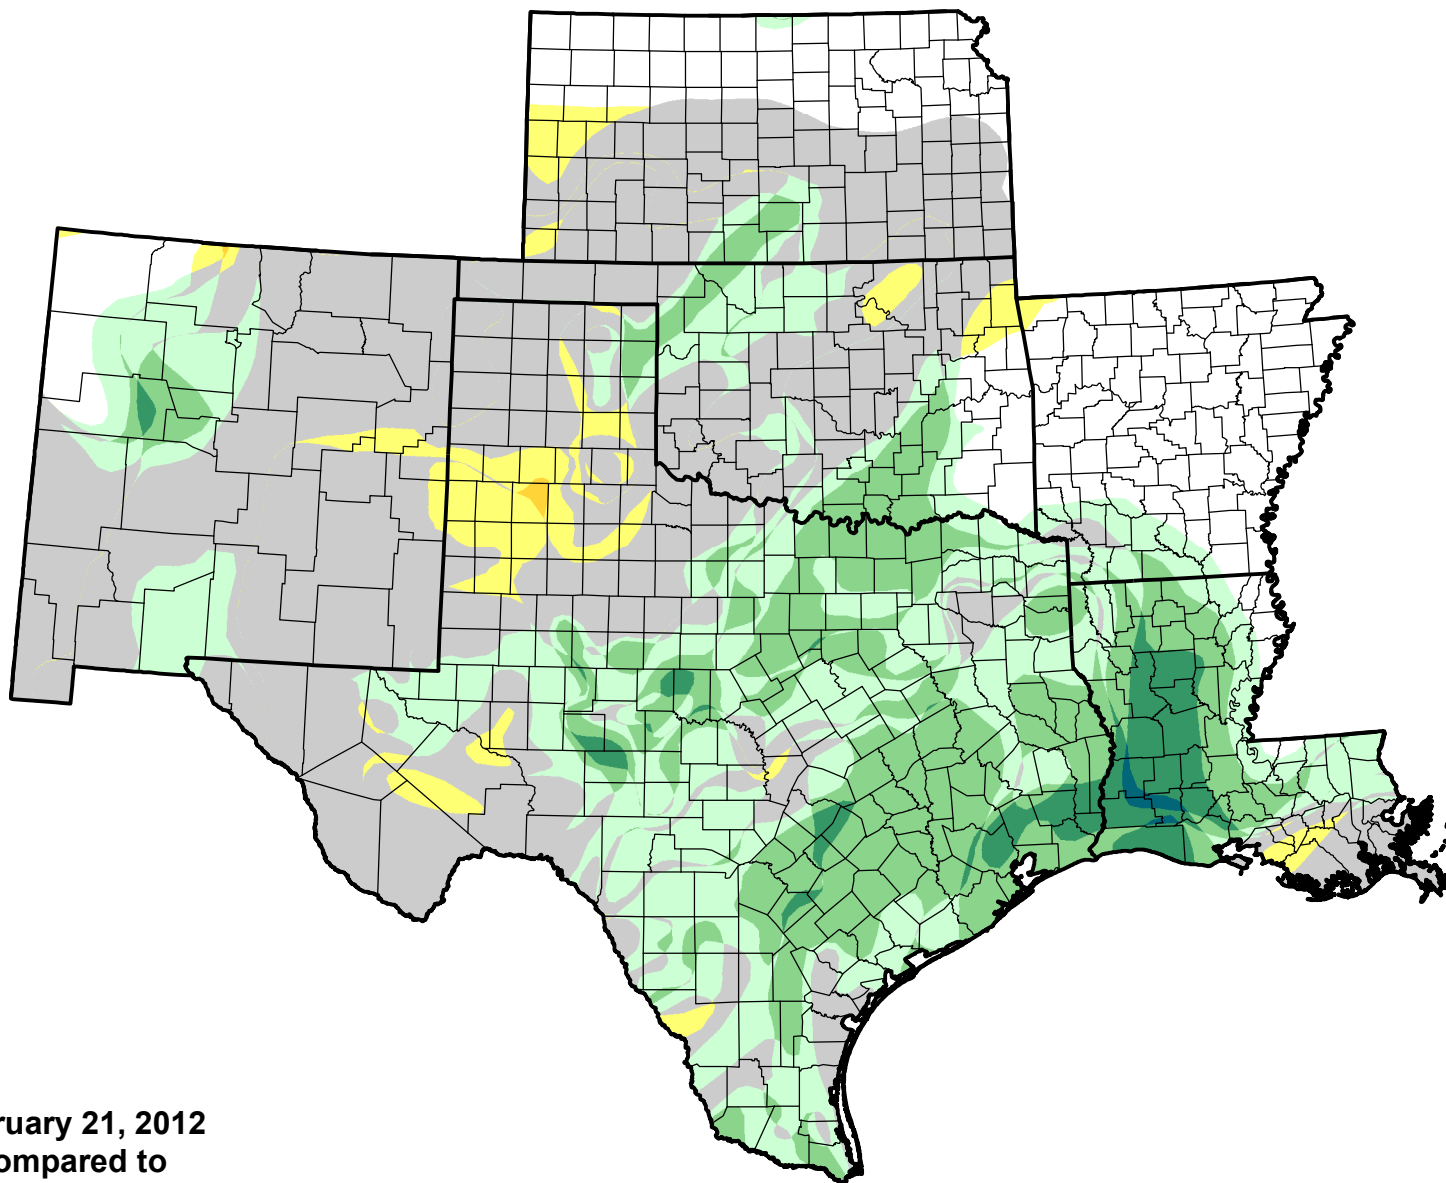

U.S. Drought Monitor Class Change - SCIPP

Start of Calendar Year

February 21, 2012
compared to
January 5, 2012

droughtmonitor.unl.edu

- 5 Class Degradation
- 4 Class Degradation
- 3 Class Degradation
- 2 Class Degradation
- 1 Class Degradation
- No Change
- 1 Class Improvement
- 2 Class Improvement
- 3 Class Improvement
- 4 Class Improvement
- 5 Class Improvement