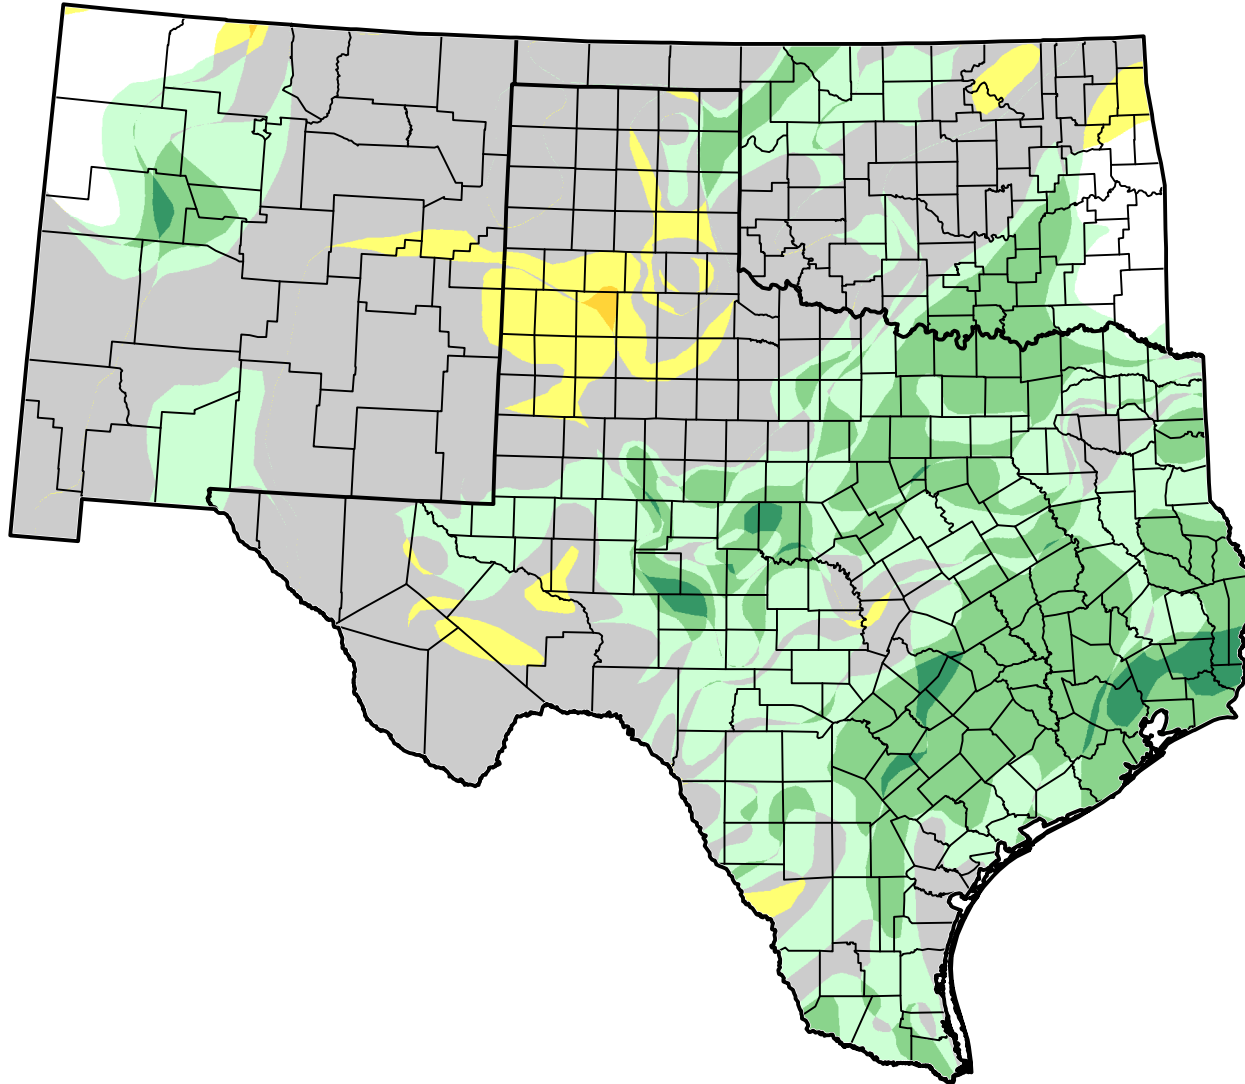

U.S. Drought Monitor Class Change - Southern Plains Area

Start of Calendar Year

February 21, 2012
compared to
January 3, 2012