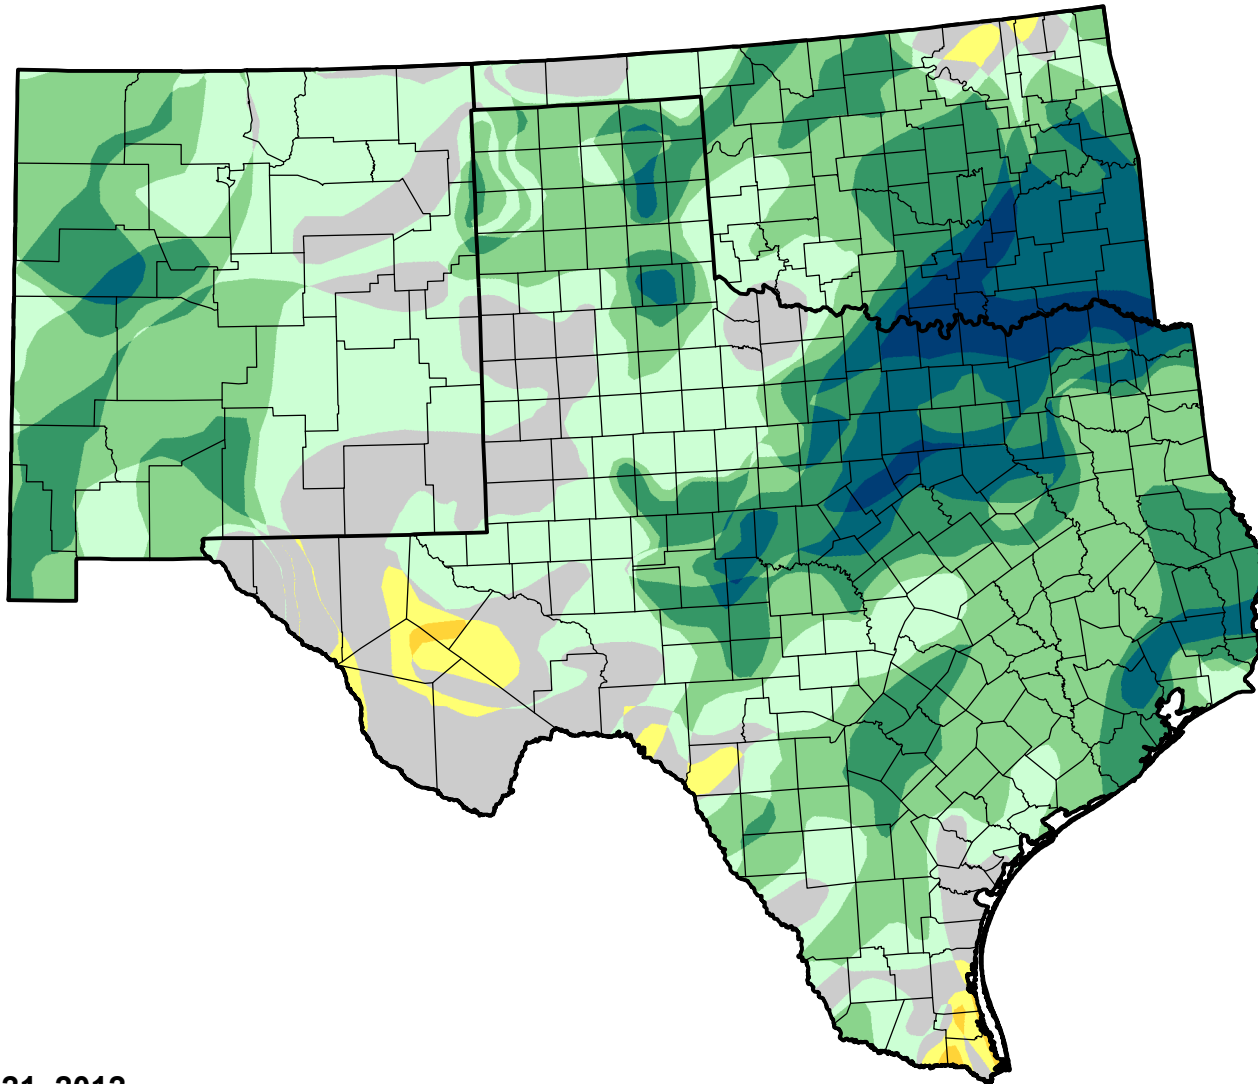

# U.S. Drought Monitor Class Change - Southern Plains RDEWS

26 Week

February 21, 2012  
compared to  
August 25, 2011

[droughtmonitor.unl.edu](http://droughtmonitor.unl.edu)

-  5 Class Degradation
-  4 Class Degradation
-  3 Class Degradation
-  2 Class Degradation
-  1 Class Degradation
-  No Change
-  1 Class Improvement
-  2 Class Improvement
-  3 Class Improvement
-  4 Class Improvement
-  5 Class Improvement