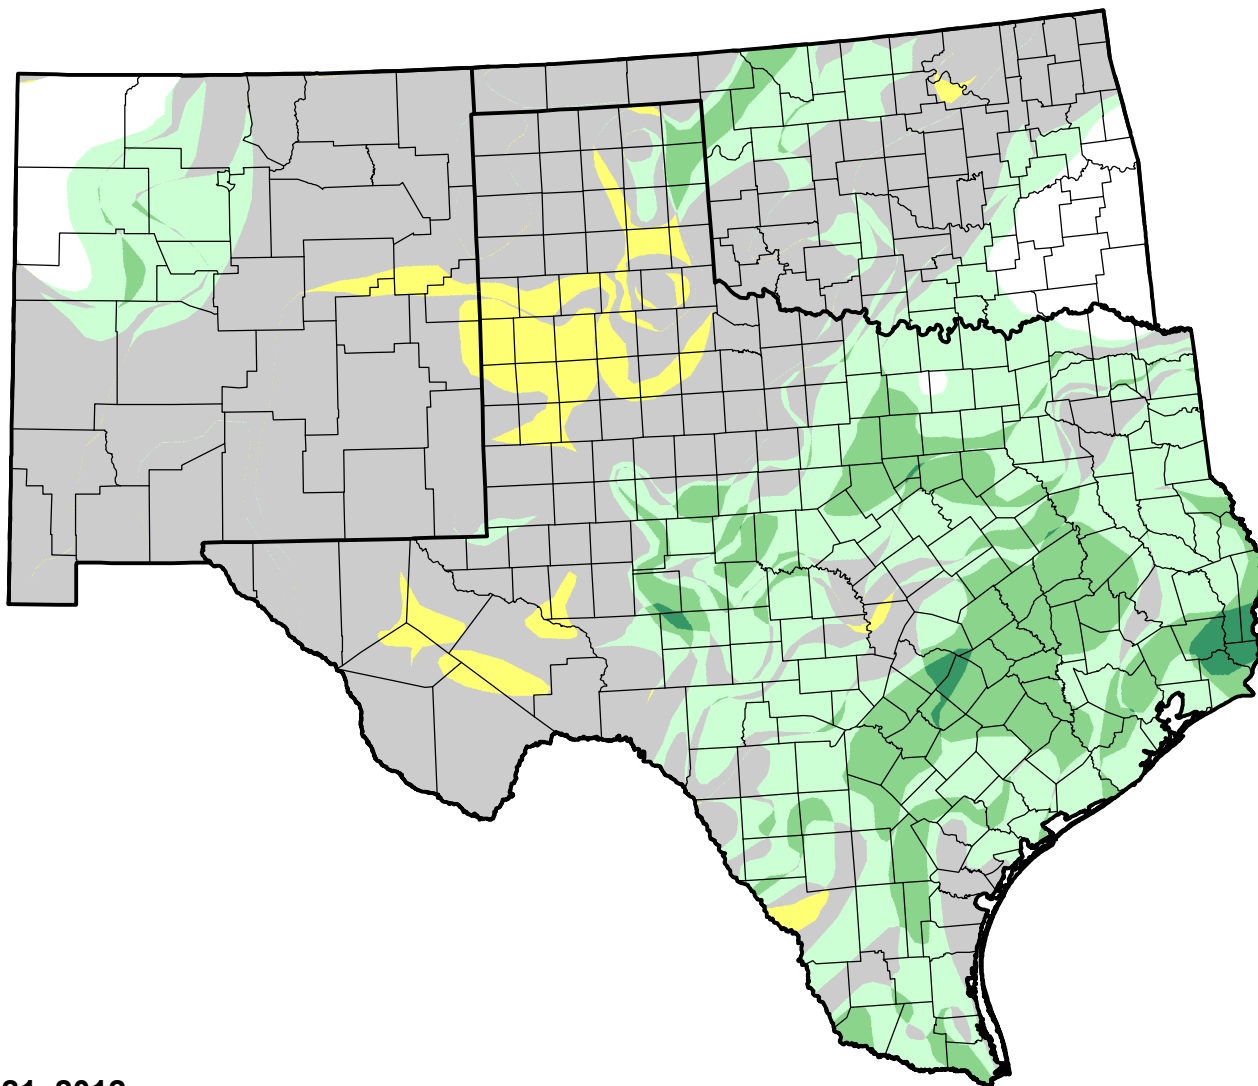

U.S. Drought Monitor Class Change - Southern Plains RDEWS

4 Week

February 21, 2012
compared to
January 26, 2012

droughtmonitor.unl.edu

- 5 Class Degradation
- 4 Class Degradation
- 3 Class Degradation
- 2 Class Degradation
- 1 Class Degradation
- No Change
- 1 Class Improvement
- 2 Class Improvement
- 3 Class Improvement
- 4 Class Improvement
- 5 Class Improvement