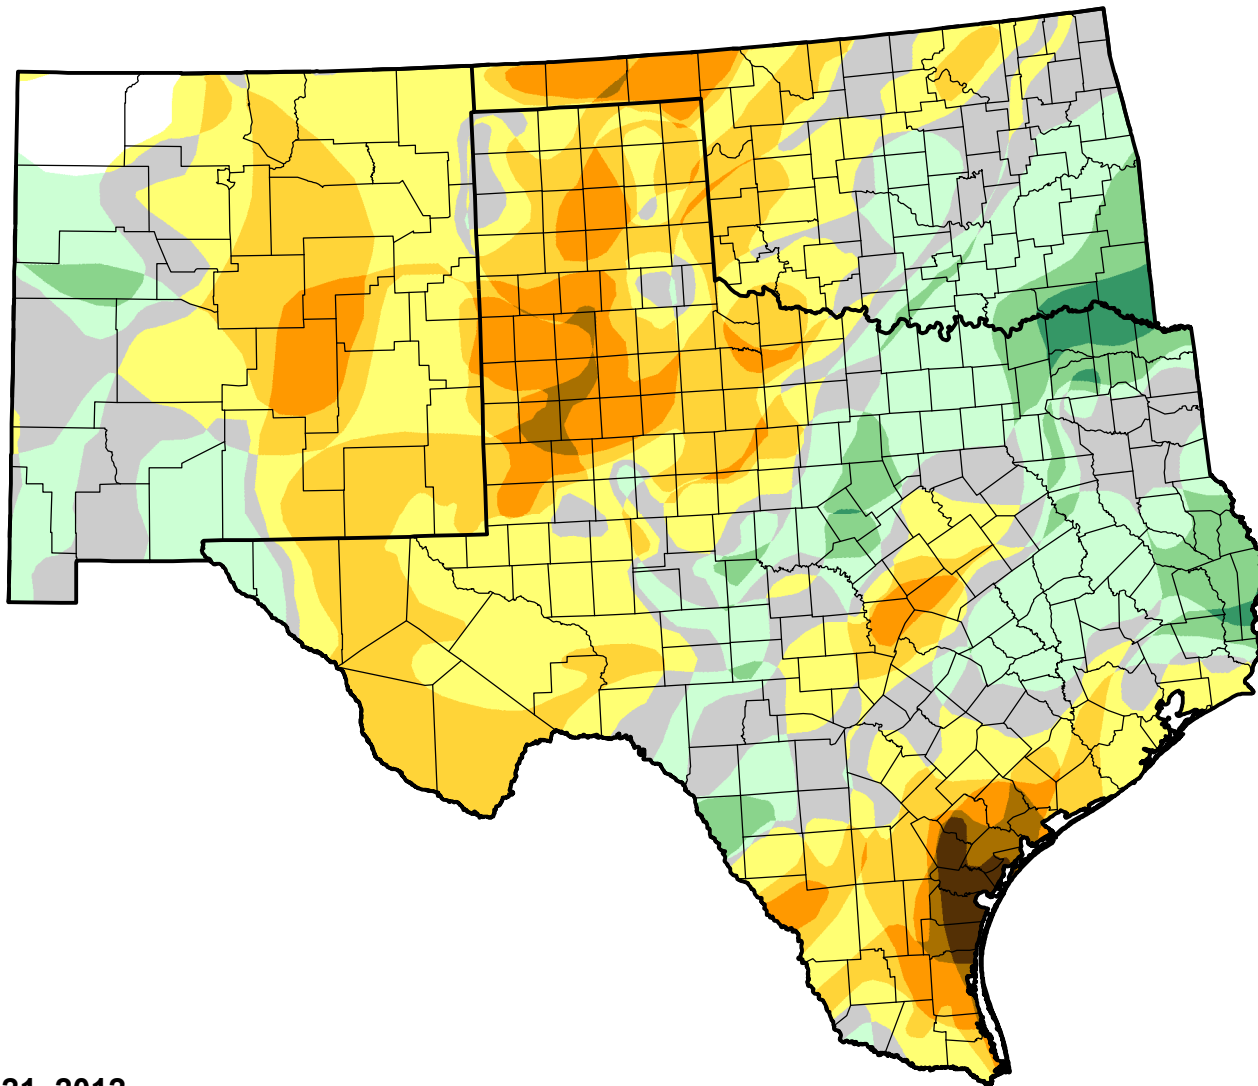

U.S. Drought Monitor Class Change - Southern Plains RDEWS

52 Week

February 21, 2012
compared to
February 24, 2011

droughtmonitor.unl.edu

-  5 Class Degradation
-  4 Class Degradation
-  3 Class Degradation
-  2 Class Degradation
-  1 Class Degradation
-  No Change
-  1 Class Improvement
-  2 Class Improvement
-  3 Class Improvement
-  4 Class Improvement
-  5 Class Improvement