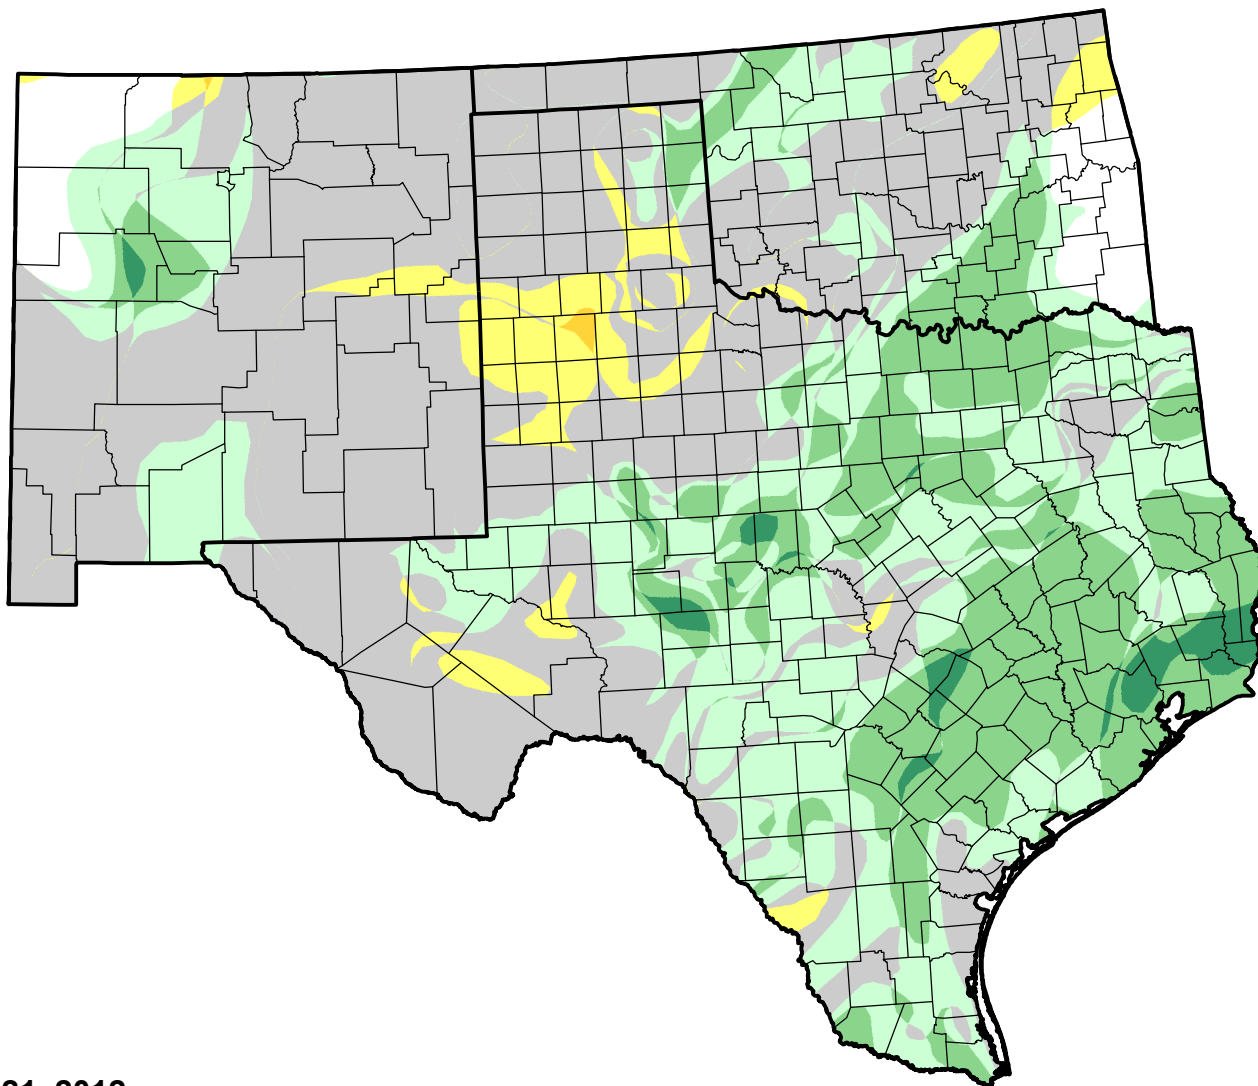

U.S. Drought Monitor Class Change - Southern Plains RDEWS

8 Week

February 21, 2012
compared to
December 29, 2011

droughtmonitor.unl.edu

-  5 Class Degradation
-  4 Class Degradation
-  3 Class Degradation
-  2 Class Degradation
-  1 Class Degradation
-  No Change
-  1 Class Improvement
-  2 Class Improvement
-  3 Class Improvement
-  4 Class Improvement
-  5 Class Improvement