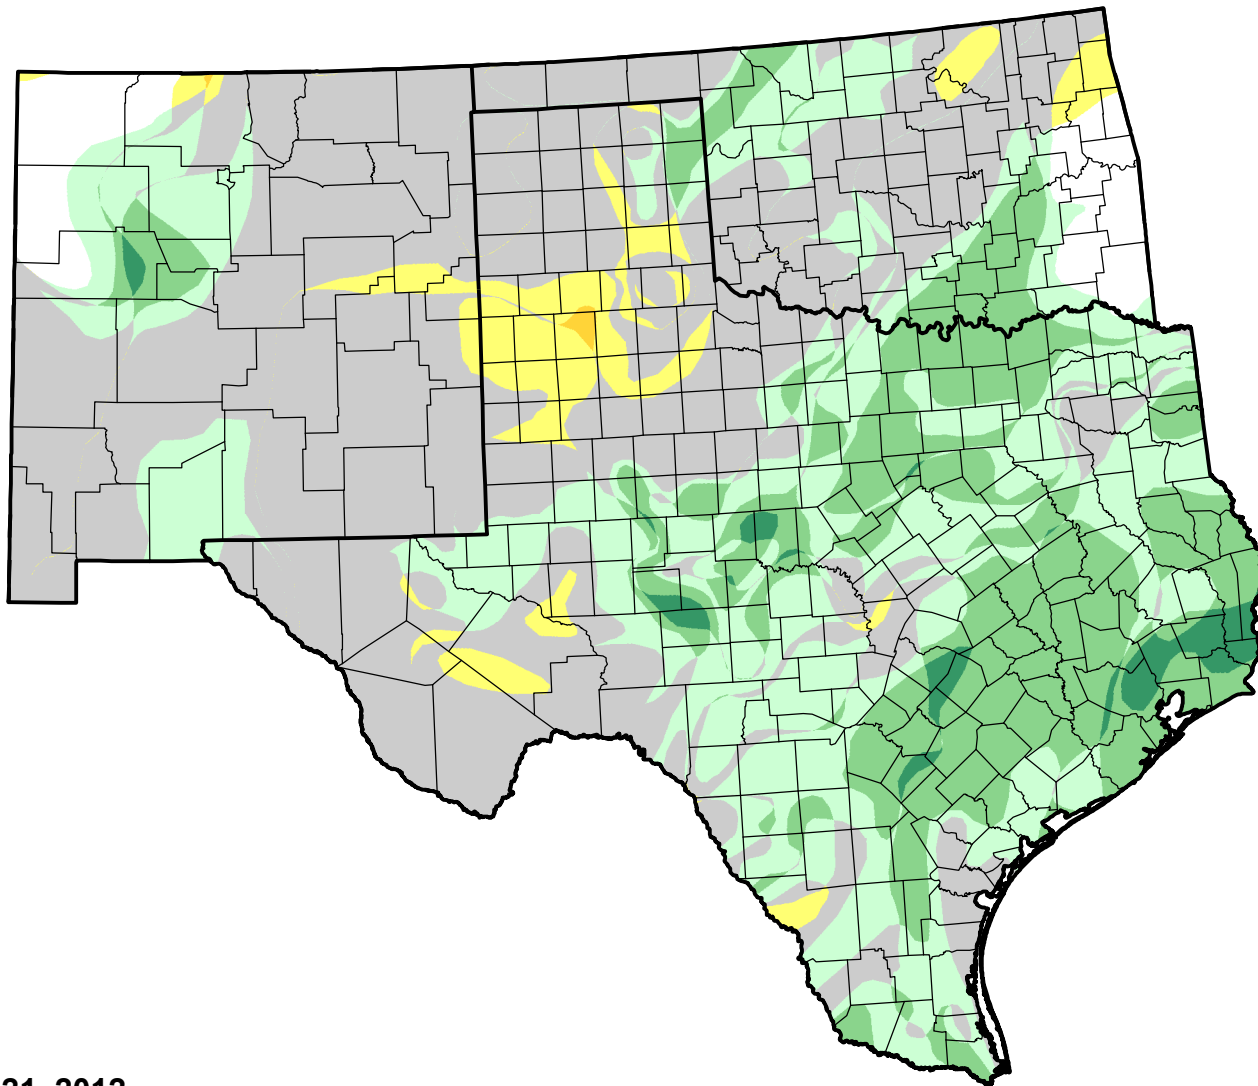

# U.S. Drought Monitor Class Change - Southern Plains RDEWS

Start of Calendar Year

February 21, 2012  
compared to  
January 5, 2012

[droughtmonitor.unl.edu](http://droughtmonitor.unl.edu)

-  5 Class Degradation
-  4 Class Degradation
-  3 Class Degradation
-  2 Class Degradation
-  1 Class Degradation
-  No Change
-  1 Class Improvement
-  2 Class Improvement
-  3 Class Improvement
-  4 Class Improvement
-  5 Class Improvement