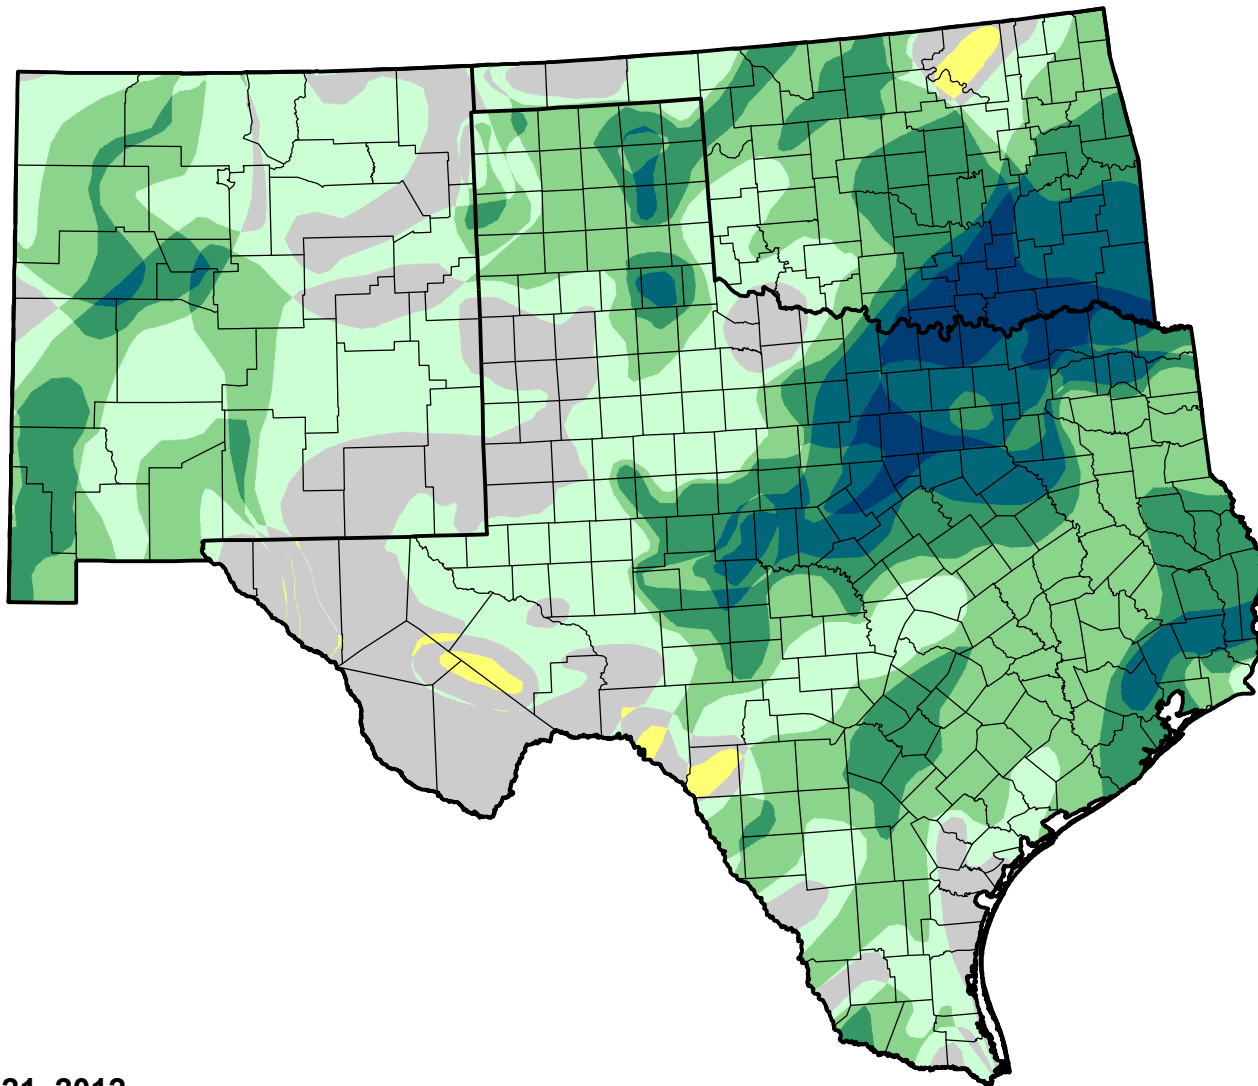

U.S. Drought Monitor Class Change - Southern Plains RDEWS

Start of Water Year

February 21, 2012
compared to
September 29, 2011

droughtmonitor.unl.edu

- 5 Class Degradation
- 4 Class Degradation
- 3 Class Degradation
- 2 Class Degradation
- 1 Class Degradation
- No Change
- 1 Class Improvement
- 2 Class Improvement
- 3 Class Improvement
- 4 Class Improvement
- 5 Class Improvement