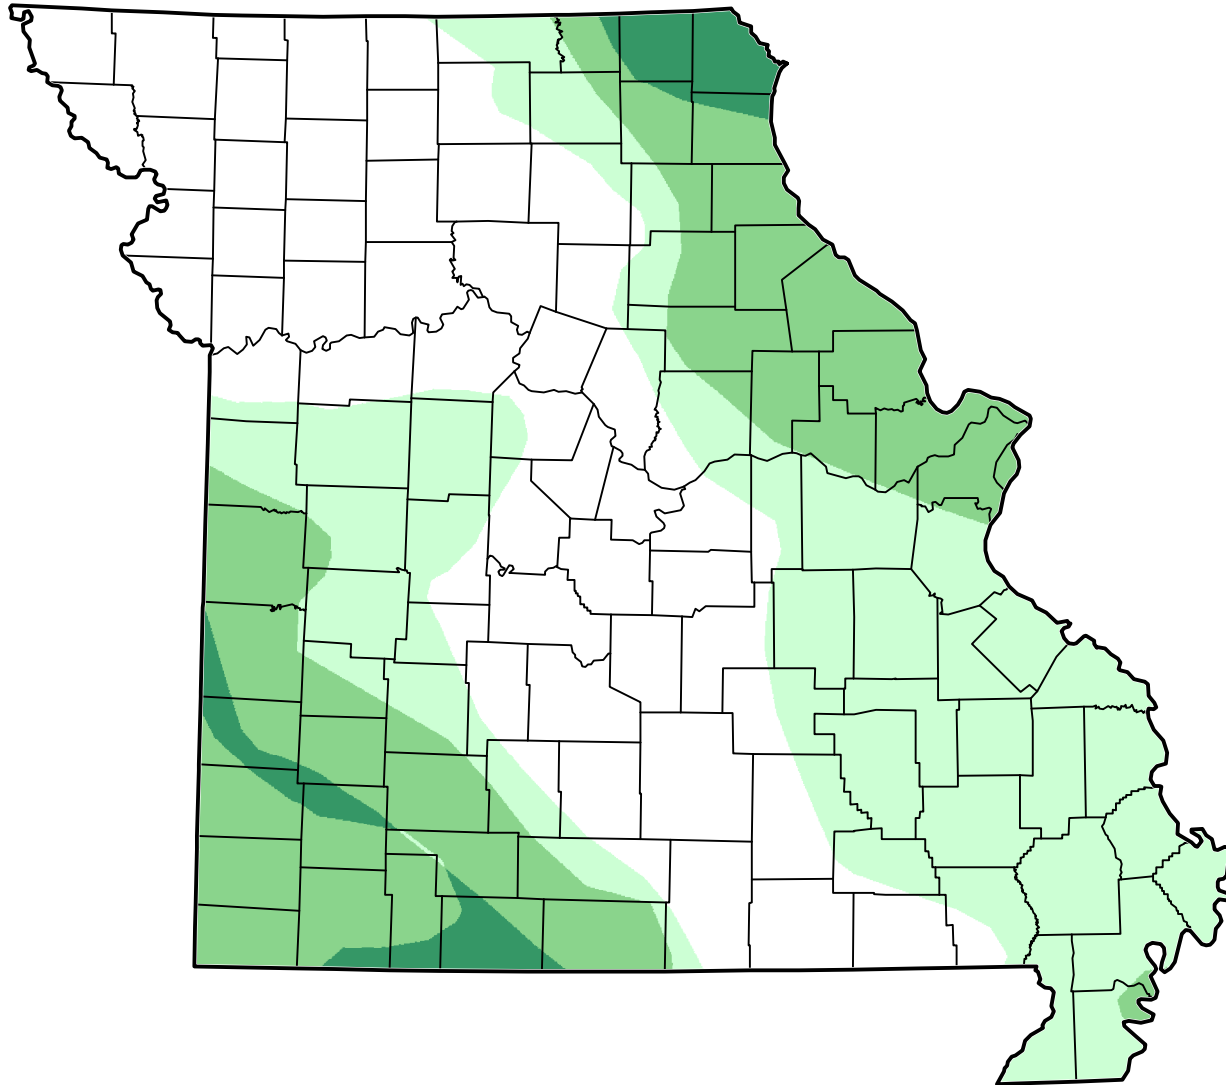

# U.S. Drought Monitor Class Change - Missouri 6 Months

-  5 Class Degradation
-  4 Class Degradation
-  3 Class Degradation
-  2 Class Degradation
-  1 Class Degradation
-  No Change
-  1 Class Improvement
-  2 Class Improvement
-  3 Class Improvement
-  4 Class Improvement
-  5 Class Improvement

February 28, 2012  
compared to  
September 13, 2011