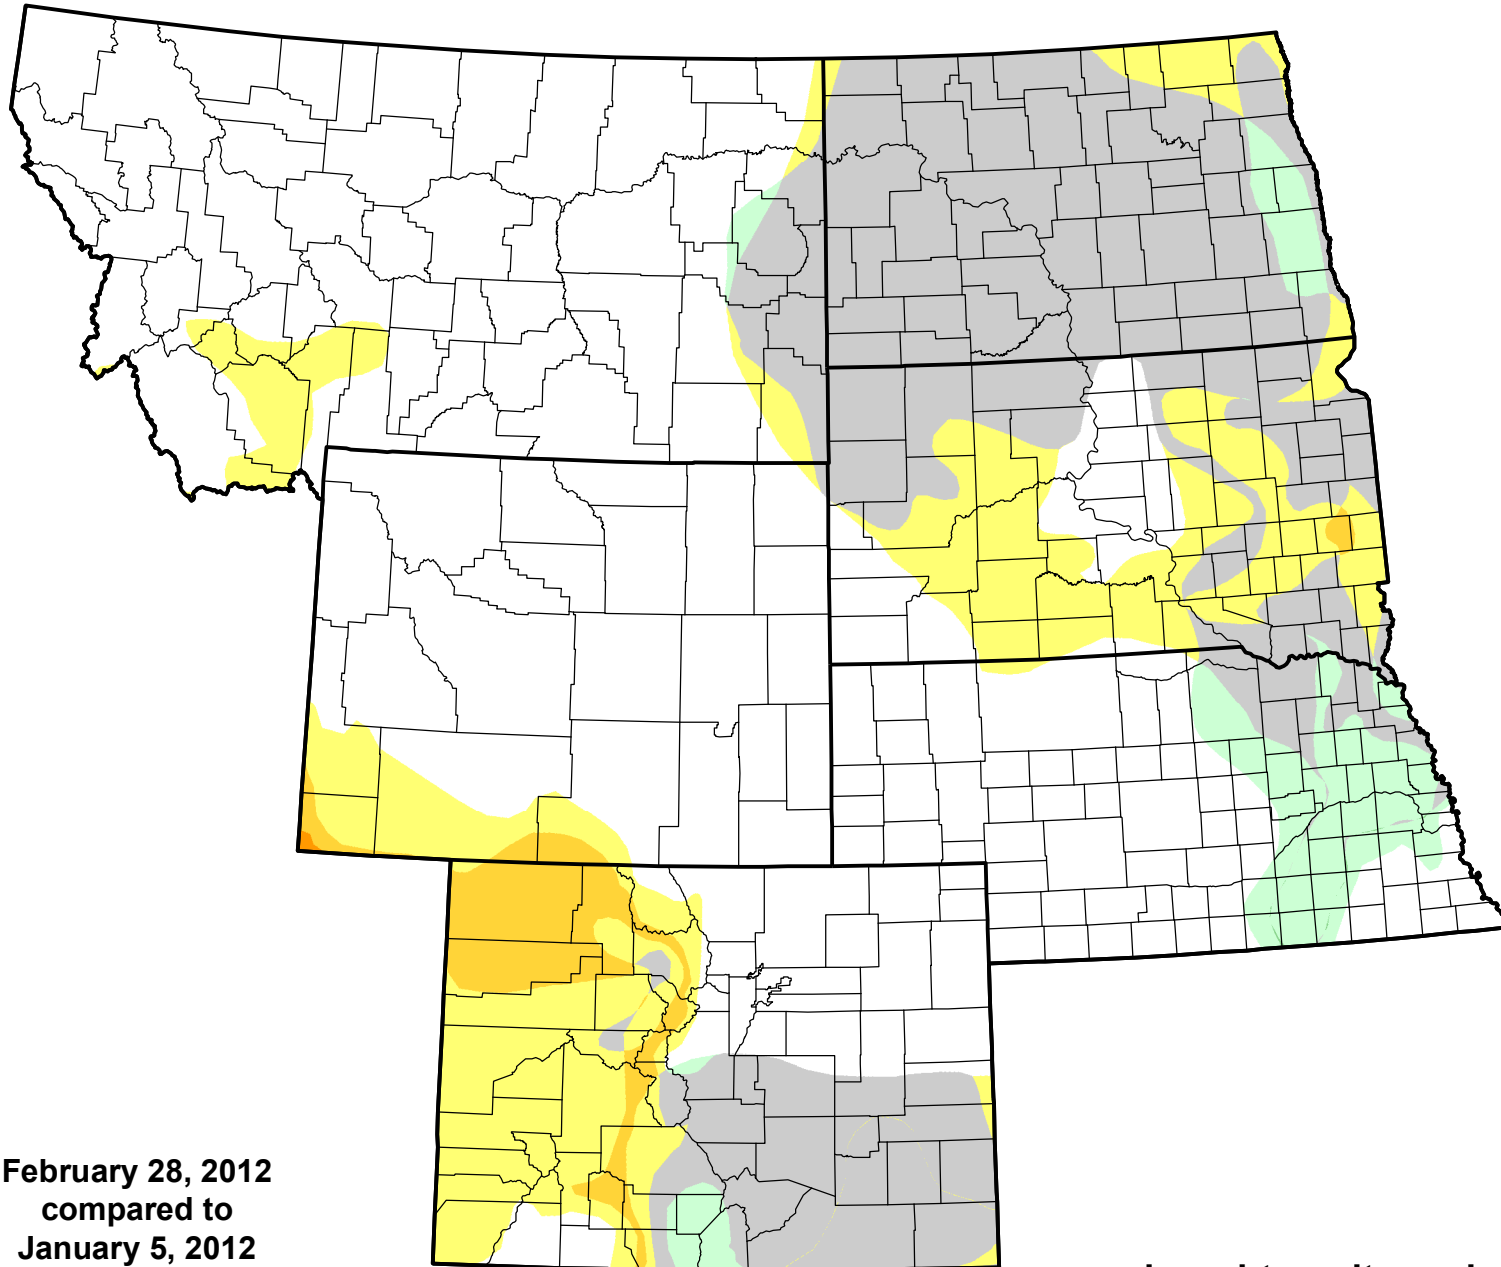

U.S. Drought Monitor Class Change - USDA Northern Plains Climate Hub 8 Week

February 28, 2012
compared to
January 5, 2012

droughtmonitor.unl.edu

- | | |
|---|---------------------|
|  | 5 Class Degradation |
|  | 4 Class Degradation |
|  | 3 Class Degradation |
|  | 2 Class Degradation |
|  | 1 Class Degradation |
|  | No Change |
|  | 1 Class Improvement |
|  | 2 Class Improvement |
|  | 3 Class Improvement |
|  | 4 Class Improvement |
|  | 5 Class Improvement |