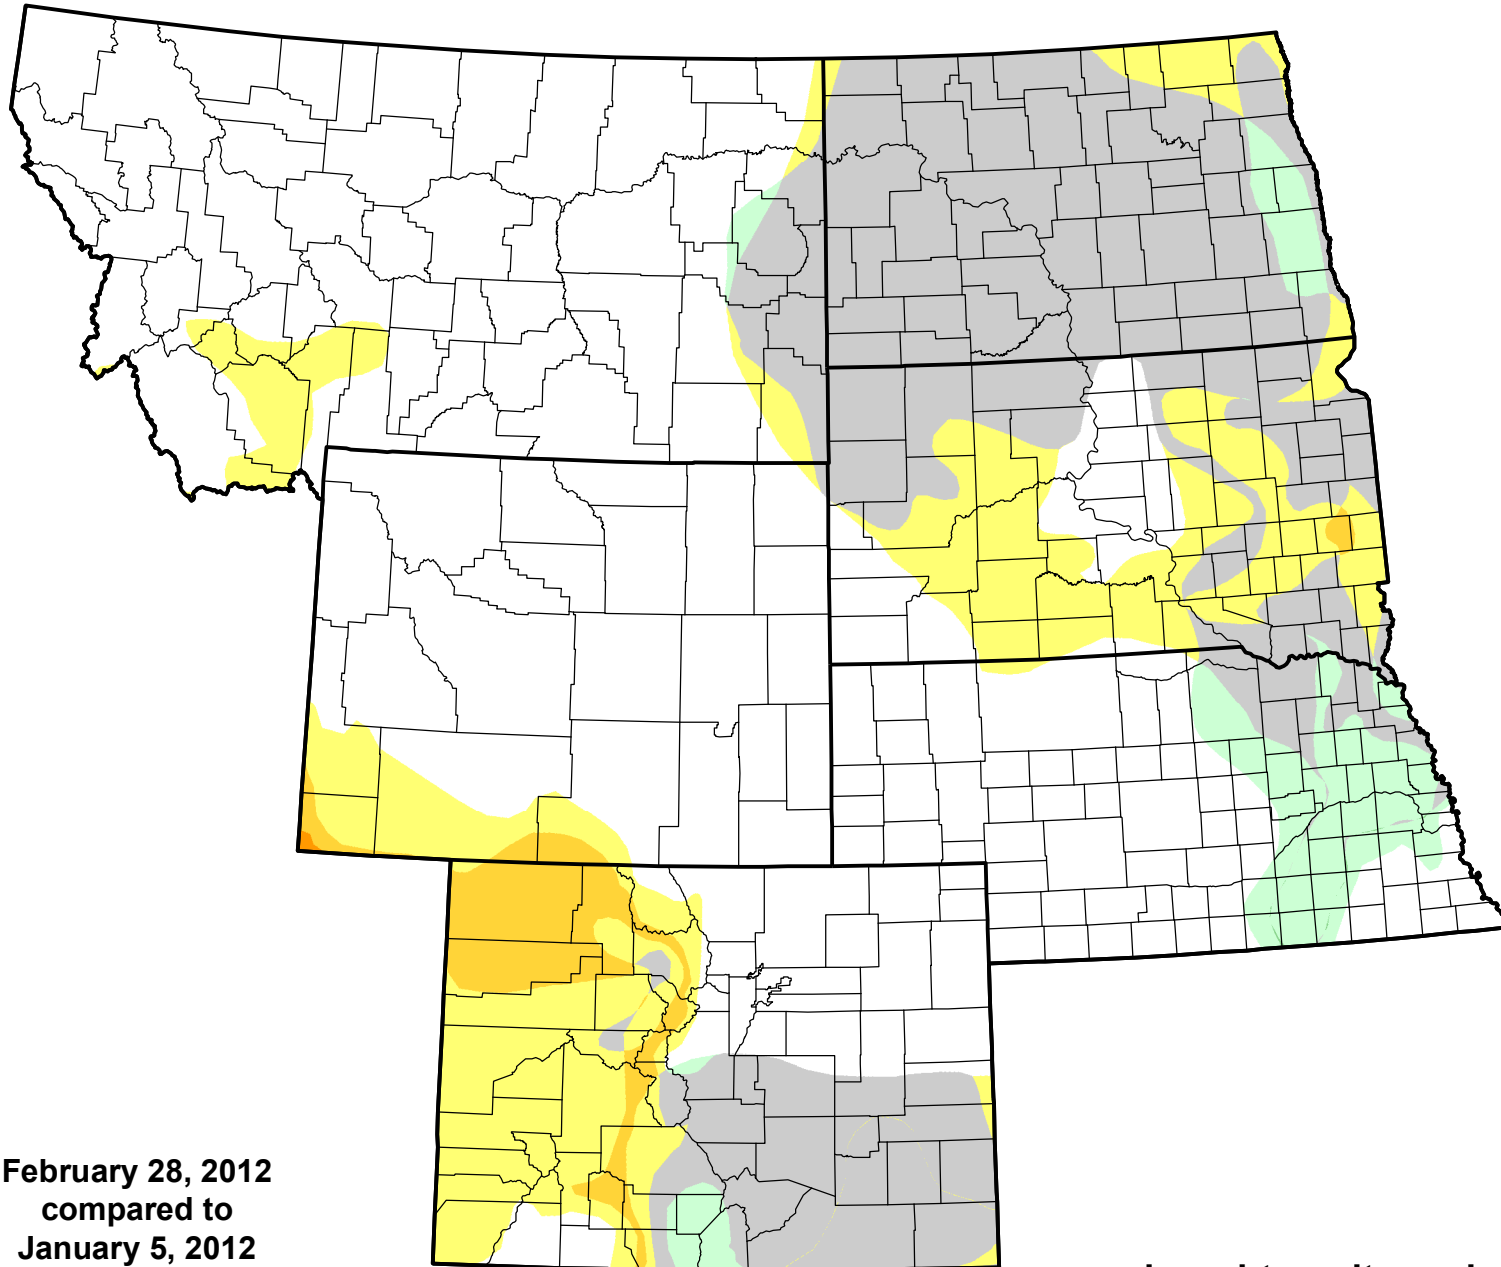

U.S. Drought Monitor Class Change - USDA Northern Plains Climate Hub

Start of Calendar Year

February 28, 2012
compared to
January 5, 2012

droughtmonitor.unl.edu

- 5 Class Degradation
- 4 Class Degradation
- 3 Class Degradation
- 2 Class Degradation
- 1 Class Degradation
- No Change
- 1 Class Improvement
- 2 Class Improvement
- 3 Class Improvement
- 4 Class Improvement
- 5 Class Improvement