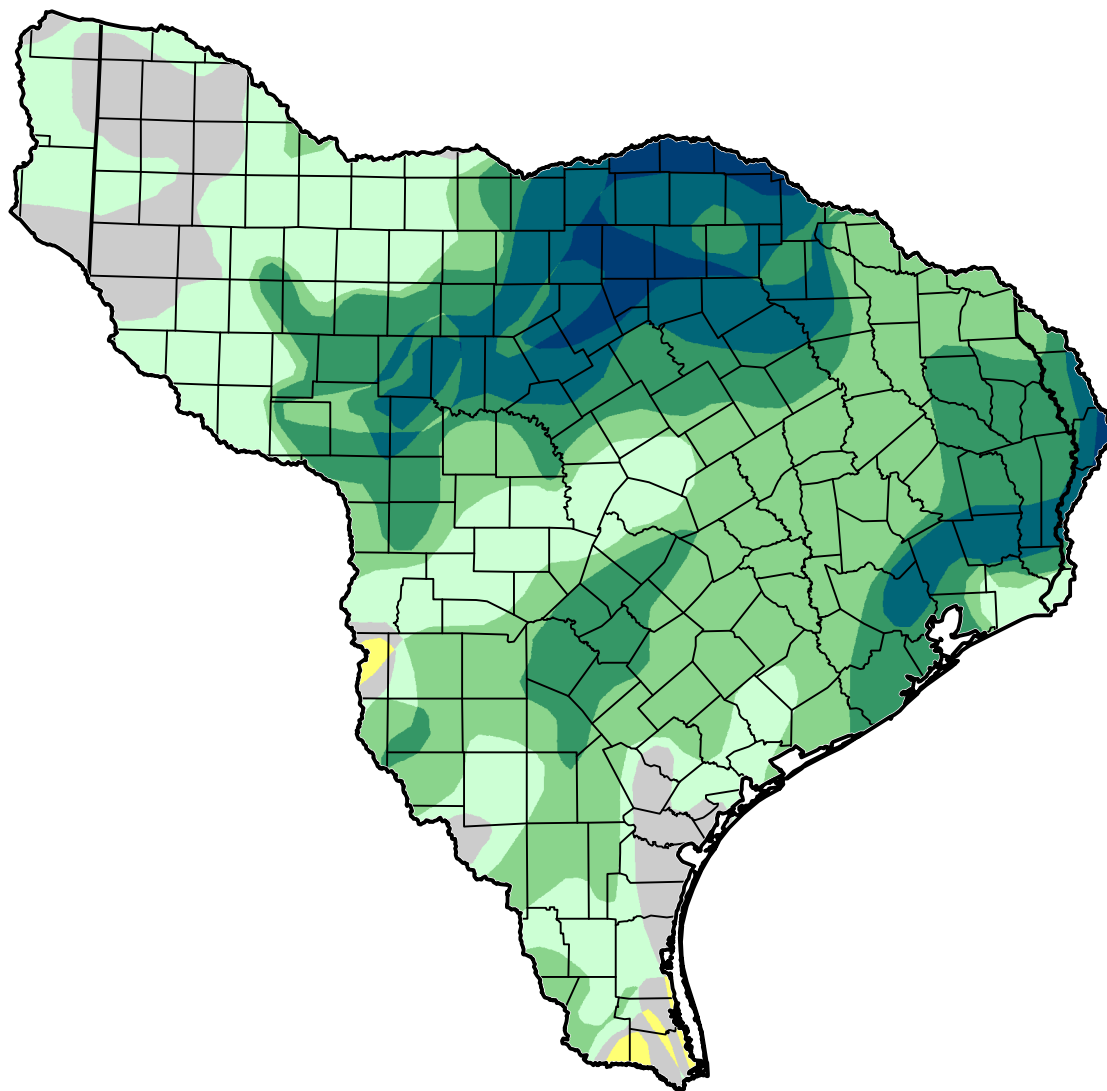

# U.S. Drought Monitor Class Change - Texas-Gulf Watershed 6 Months

February 28, 2012  
compared to  
September 13, 2011