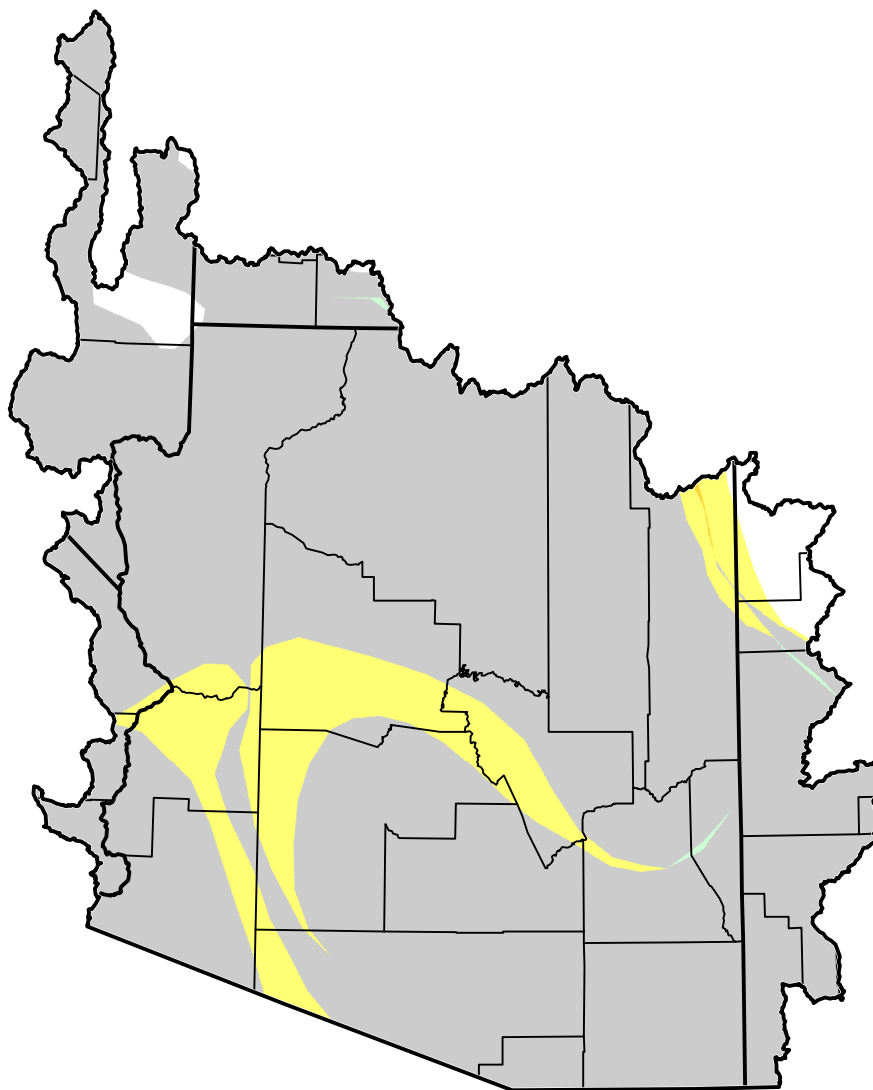

U.S. Drought Monitor Class Change - Lower Colorado Watershed

1 Week

February 28, 2012
compared to
February 21, 2012

-  5 Class Degradation
-  4 Class Degradation
-  3 Class Degradation
-  2 Class Degradation
-  1 Class Degradation
-  No Change
-  1 Class Improvement
-  2 Class Improvement
-  3 Class Improvement
-  4 Class Improvement
-  5 Class Improvement