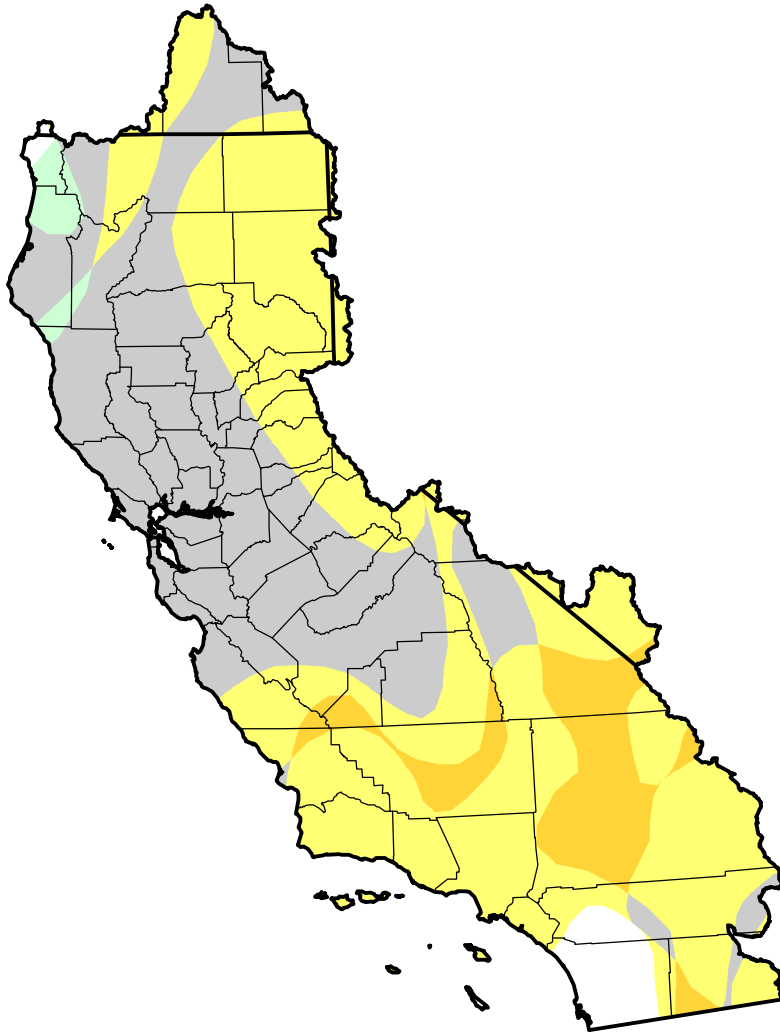

U.S. Drought Monitor Class Change - California Watershed

Start of Calendar Year

February 28, 2012
compared to
January 5, 2012

droughtmonitor.unl.edu