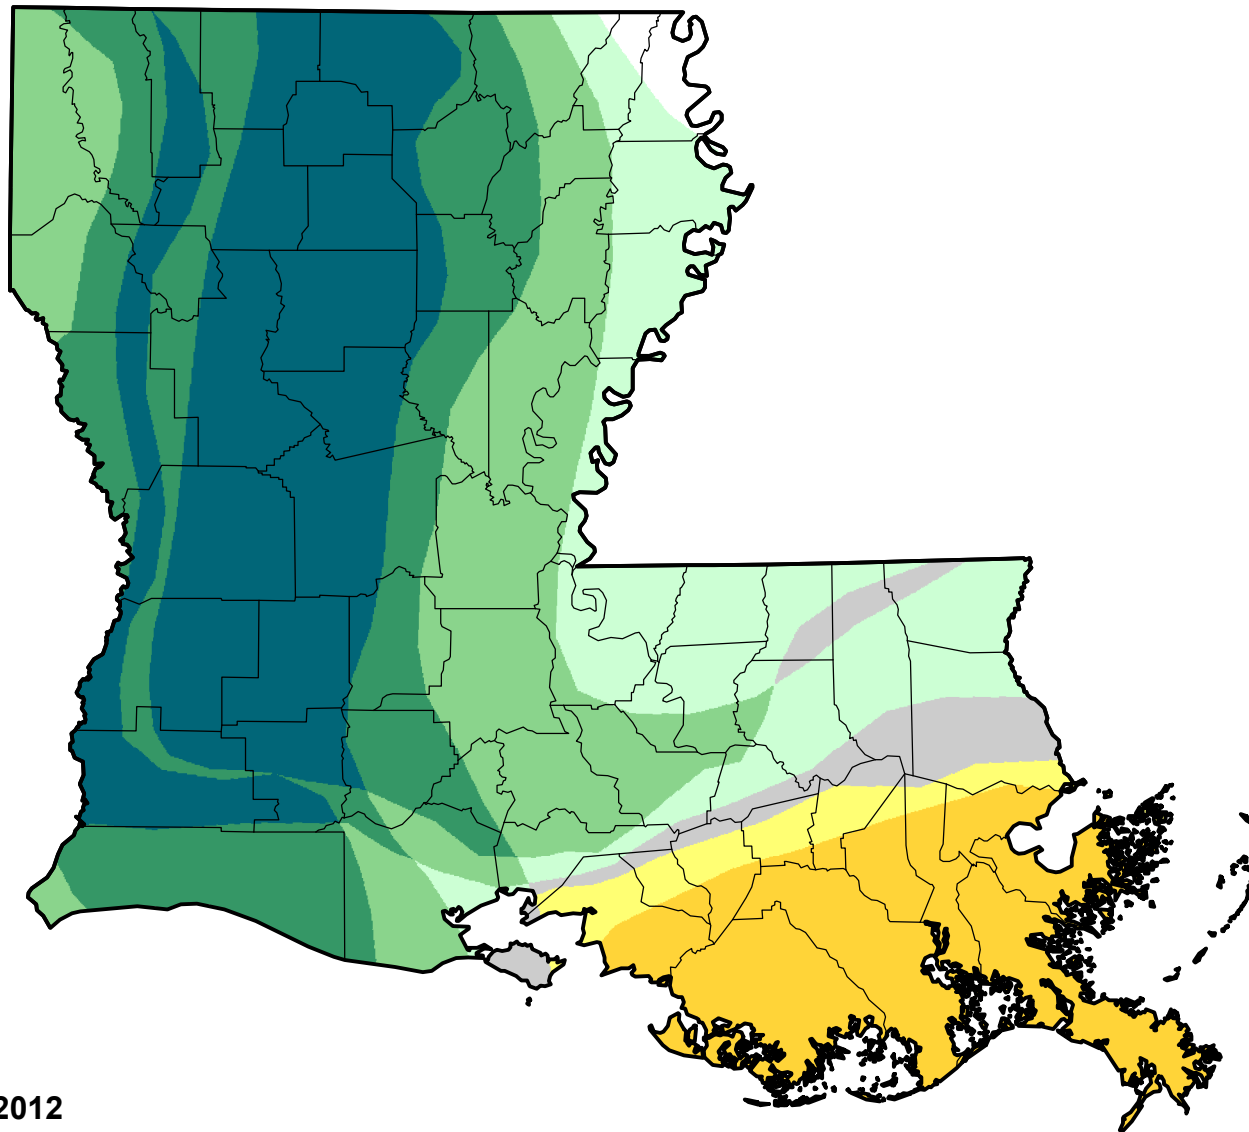

U.S. Drought Monitor Class Change - Louisiana

13 Week

February 28, 2012
compared to
December 1, 2011

droughtmonitor.unl.edu

-  5 Class Degradation
-  4 Class Degradation
-  3 Class Degradation
-  2 Class Degradation
-  1 Class Degradation
-  No Change
-  1 Class Improvement
-  2 Class Improvement
-  3 Class Improvement
-  4 Class Improvement
-  5 Class Improvement