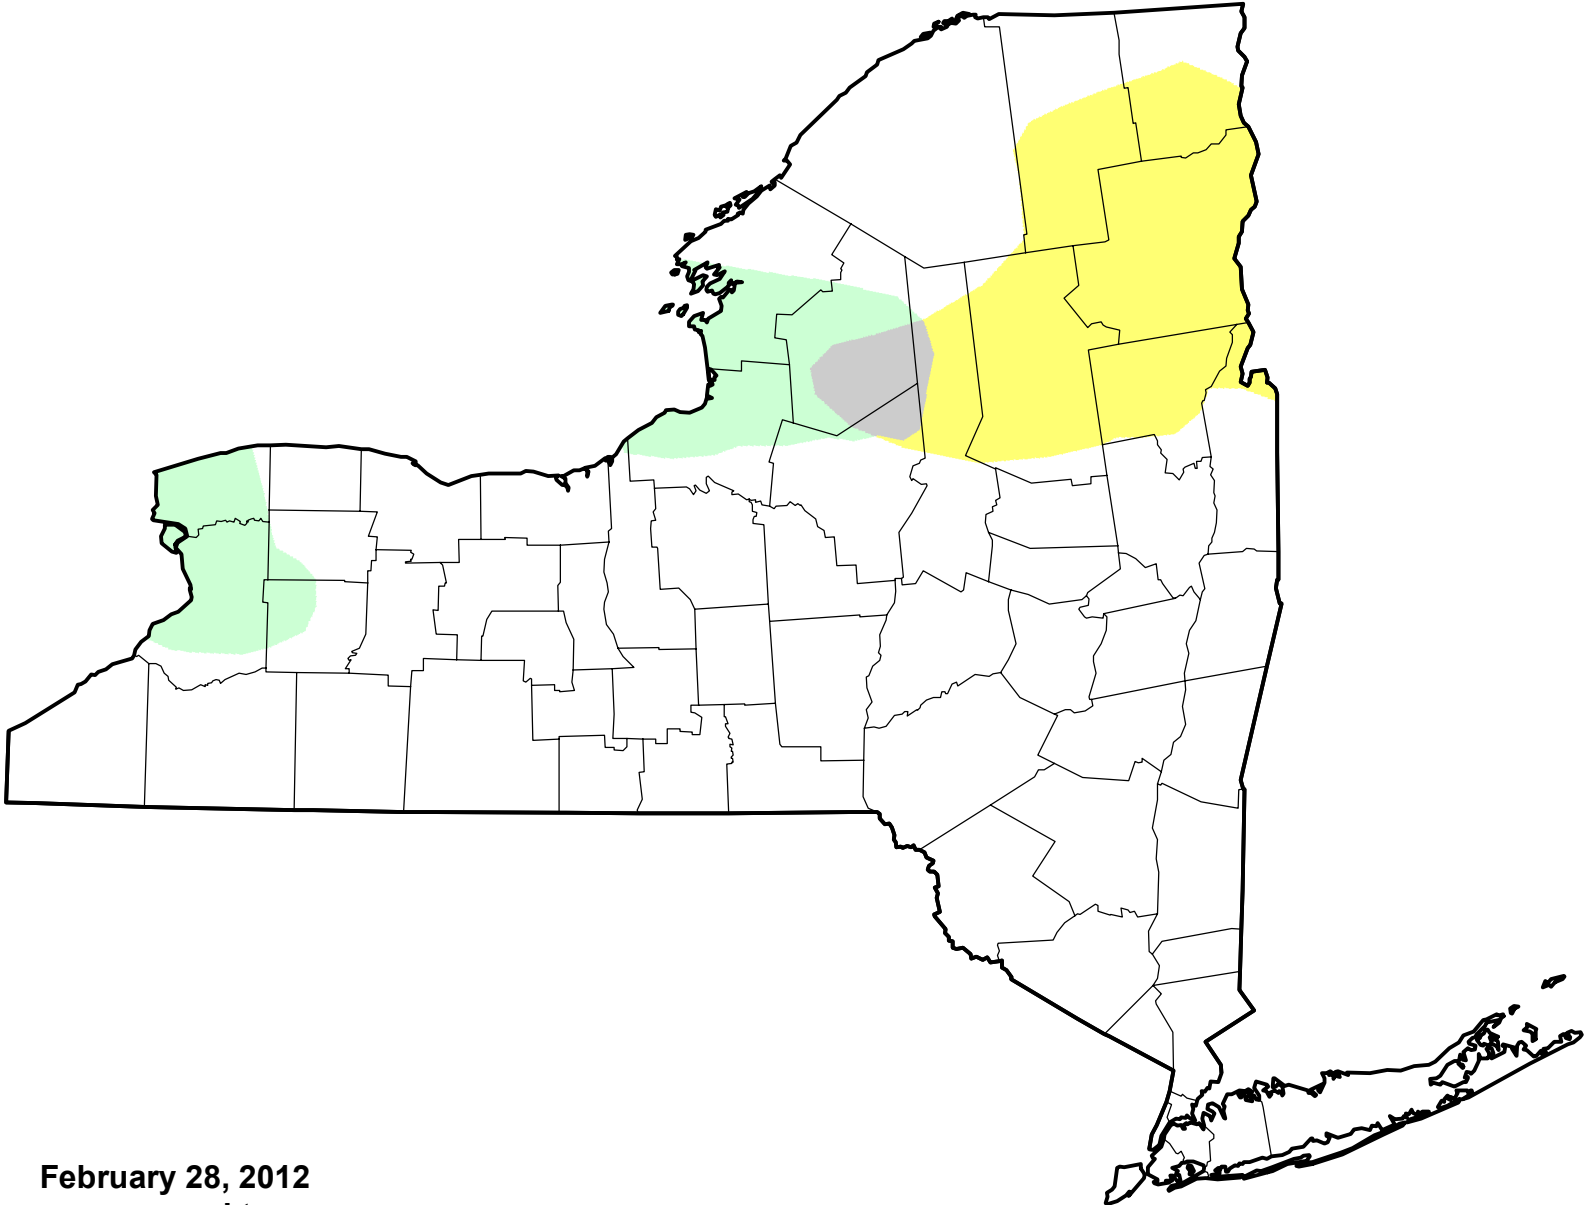

U.S. Drought Monitor Class Change - New York

Start of Water Year

February 28, 2012
compared to
September 29, 2011

droughtmonitor.unl.edu

-  5 Class Degradation
-  4 Class Degradation
-  3 Class Degradation
-  2 Class Degradation
-  1 Class Degradation
-  No Change
-  1 Class Improvement
-  2 Class Improvement
-  3 Class Improvement
-  4 Class Improvement
-  5 Class Improvement