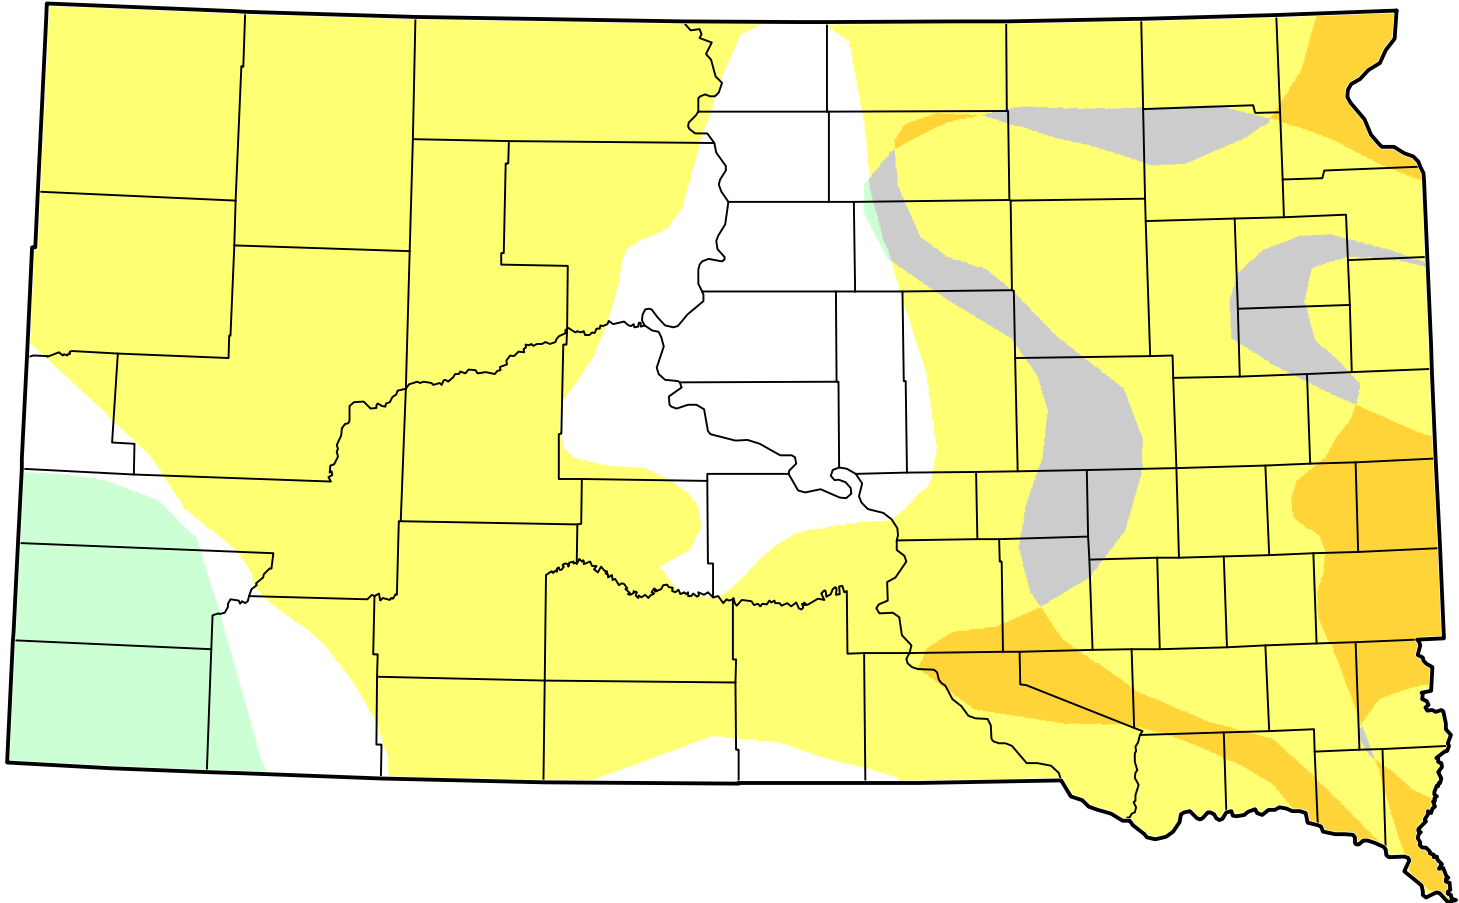

# U.S. Drought Monitor Class Change - South Dakota 6 Months

-  5 Class Degradation
-  4 Class Degradation
-  3 Class Degradation
-  2 Class Degradation
-  1 Class Degradation
-  No Change
-  1 Class Improvement
-  2 Class Improvement
-  3 Class Improvement
-  4 Class Improvement
-  5 Class Improvement

February 28, 2012  
compared to  
September 13, 2011