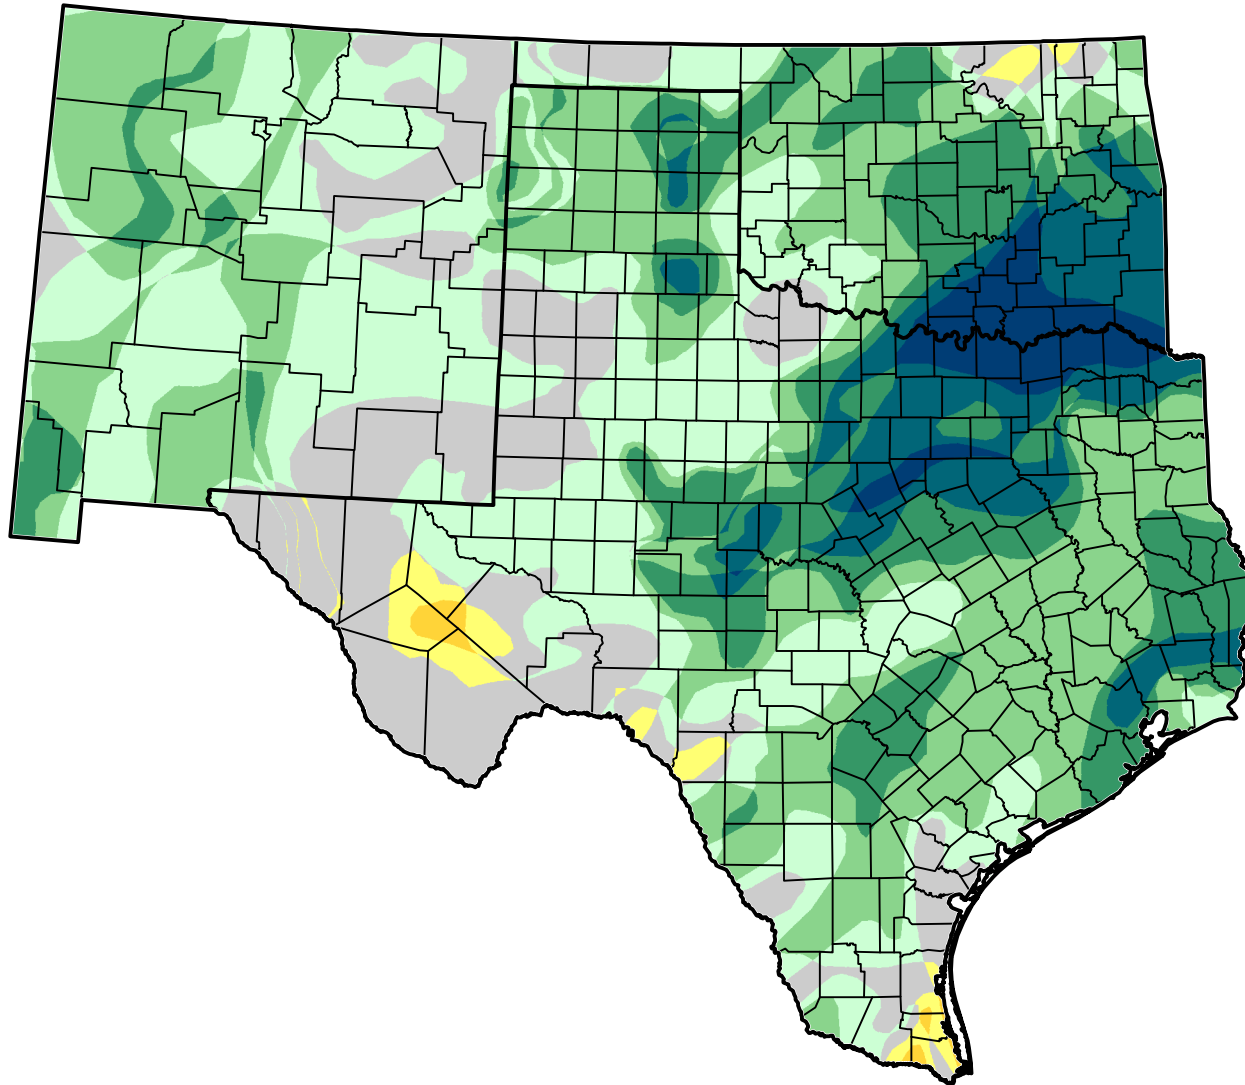

U.S. Drought Monitor Class Change - Southern Plains Area

26 Week

February 28, 2012
compared to
August 30, 2011