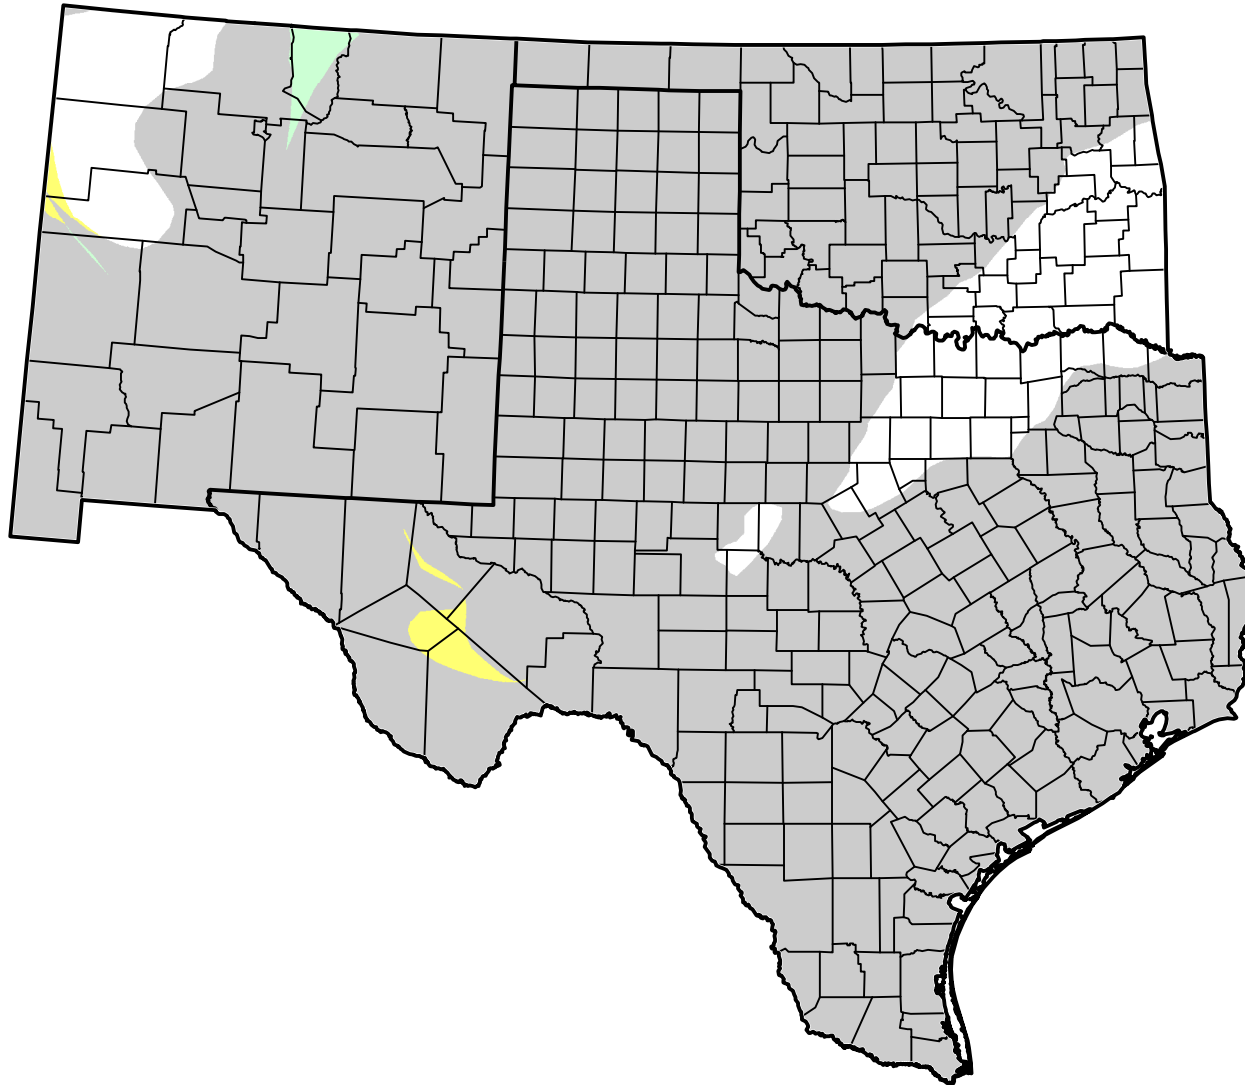

U.S. Drought Monitor Class Change - Southern Plains Area

1 Week

February 28, 2012
compared to
February 21, 2012