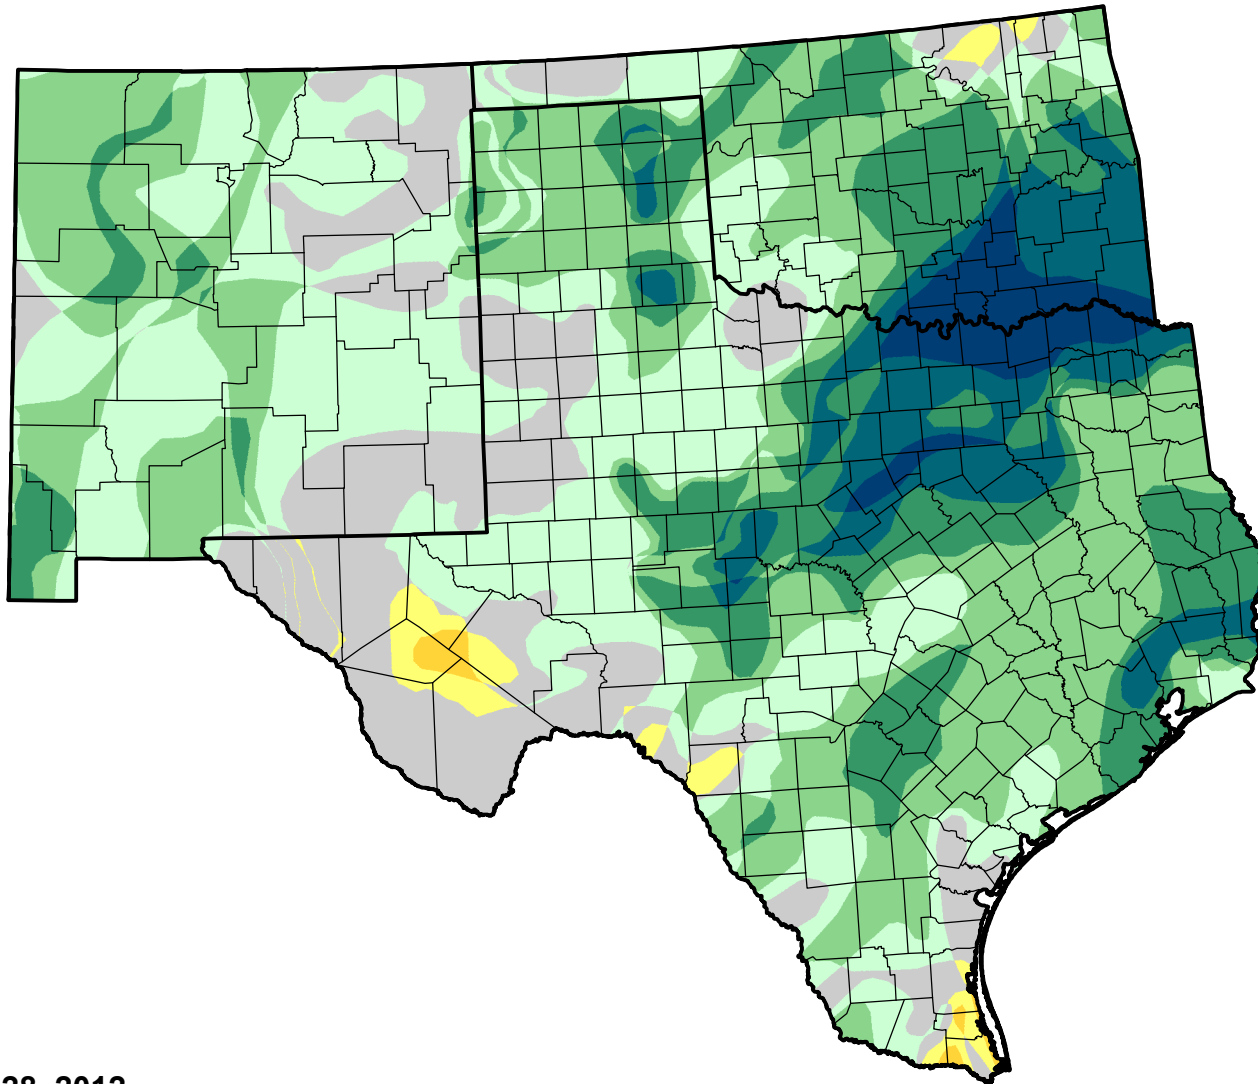

U.S. Drought Monitor Class Change - Southern Plains RDEWS

26 Week

February 28, 2012
compared to
September 1, 2011

droughtmonitor.unl.edu

-  5 Class Degradation
-  4 Class Degradation
-  3 Class Degradation
-  2 Class Degradation
-  1 Class Degradation
-  No Change
-  1 Class Improvement
-  2 Class Improvement
-  3 Class Improvement
-  4 Class Improvement
-  5 Class Improvement