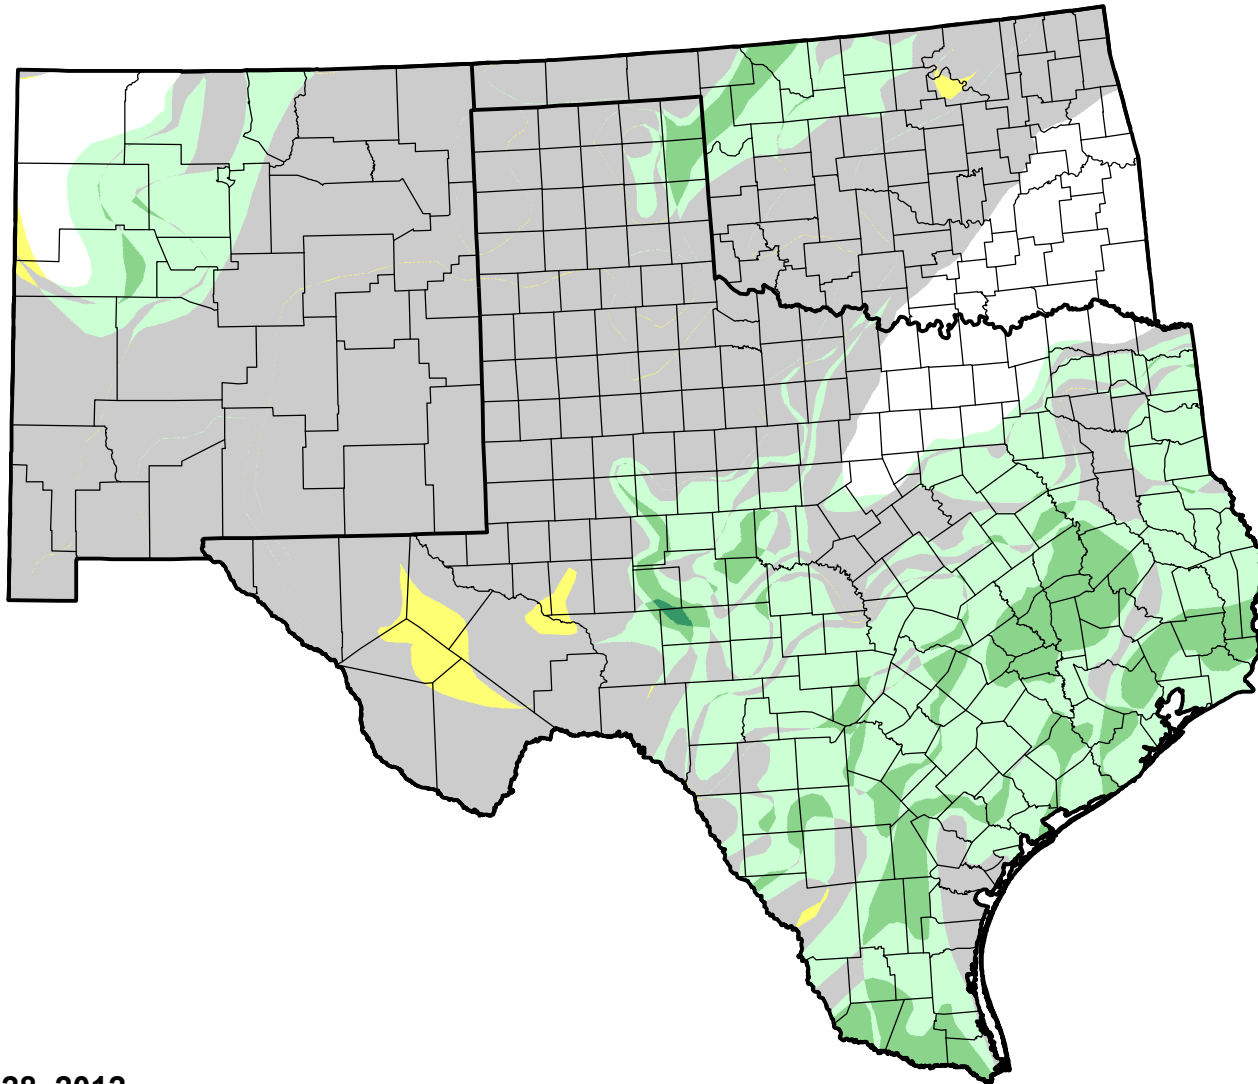

U.S. Drought Monitor Class Change - Southern Plains RDEWS

4 Week

February 28, 2012
compared to
February 2, 2012

droughtmonitor.unl.edu

-  5 Class Degradation
-  4 Class Degradation
-  3 Class Degradation
-  2 Class Degradation
-  1 Class Degradation
-  No Change
-  1 Class Improvement
-  2 Class Improvement
-  3 Class Improvement
-  4 Class Improvement
-  5 Class Improvement