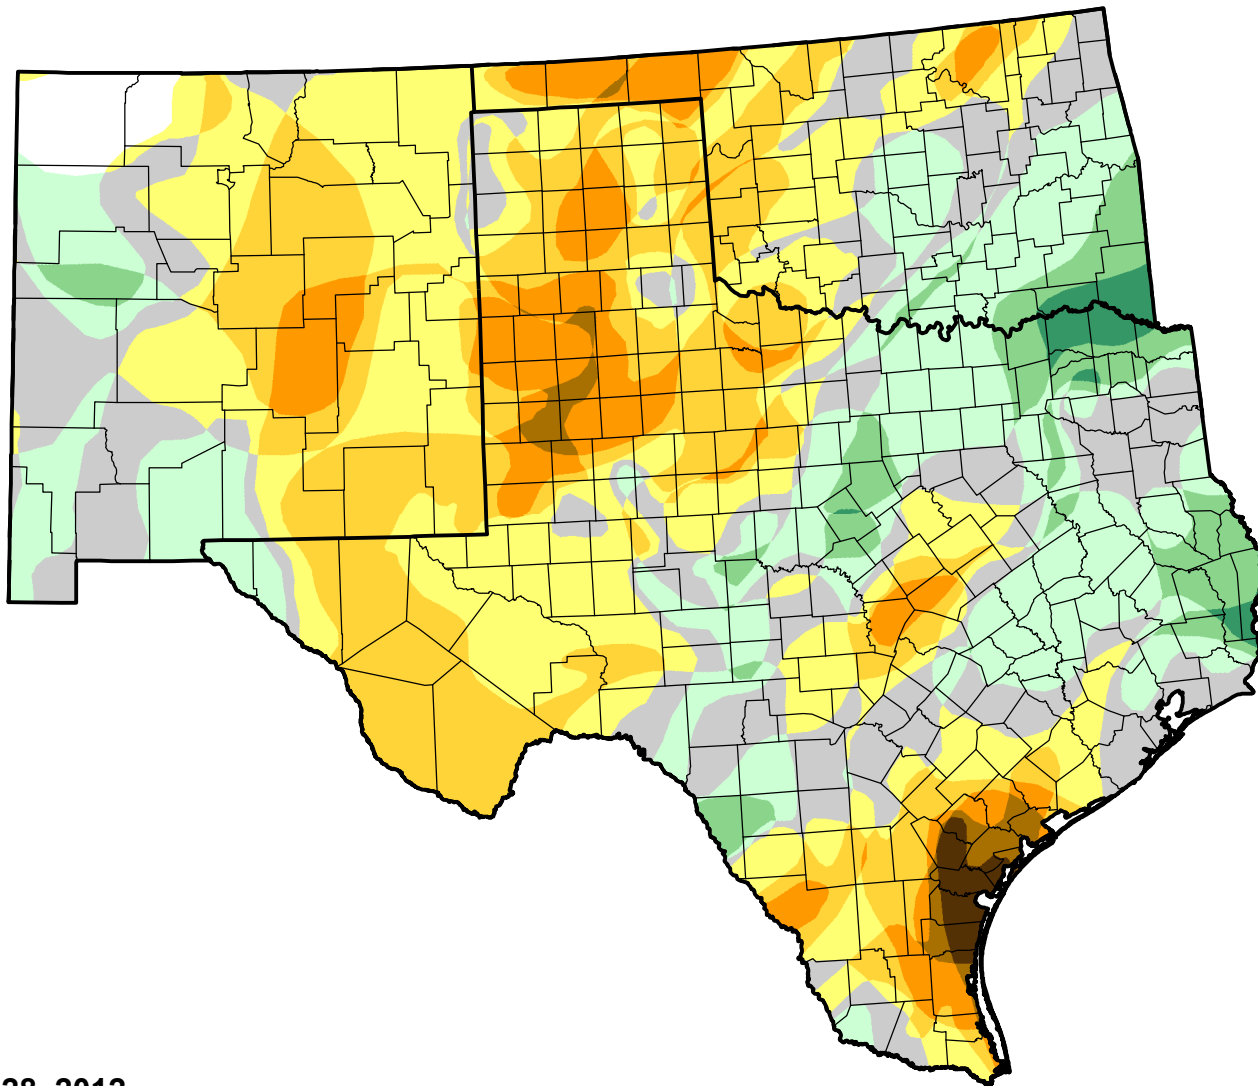

# U.S. Drought Monitor Class Change - Southern Plains RDEWS

52 Week

February 28, 2012  
compared to  
March 3, 2011

[droughtmonitor.unl.edu](http://droughtmonitor.unl.edu)

-  5 Class Degradation
-  4 Class Degradation
-  3 Class Degradation
-  2 Class Degradation
-  1 Class Degradation
-  No Change
-  1 Class Improvement
-  2 Class Improvement
-  3 Class Improvement
-  4 Class Improvement
-  5 Class Improvement