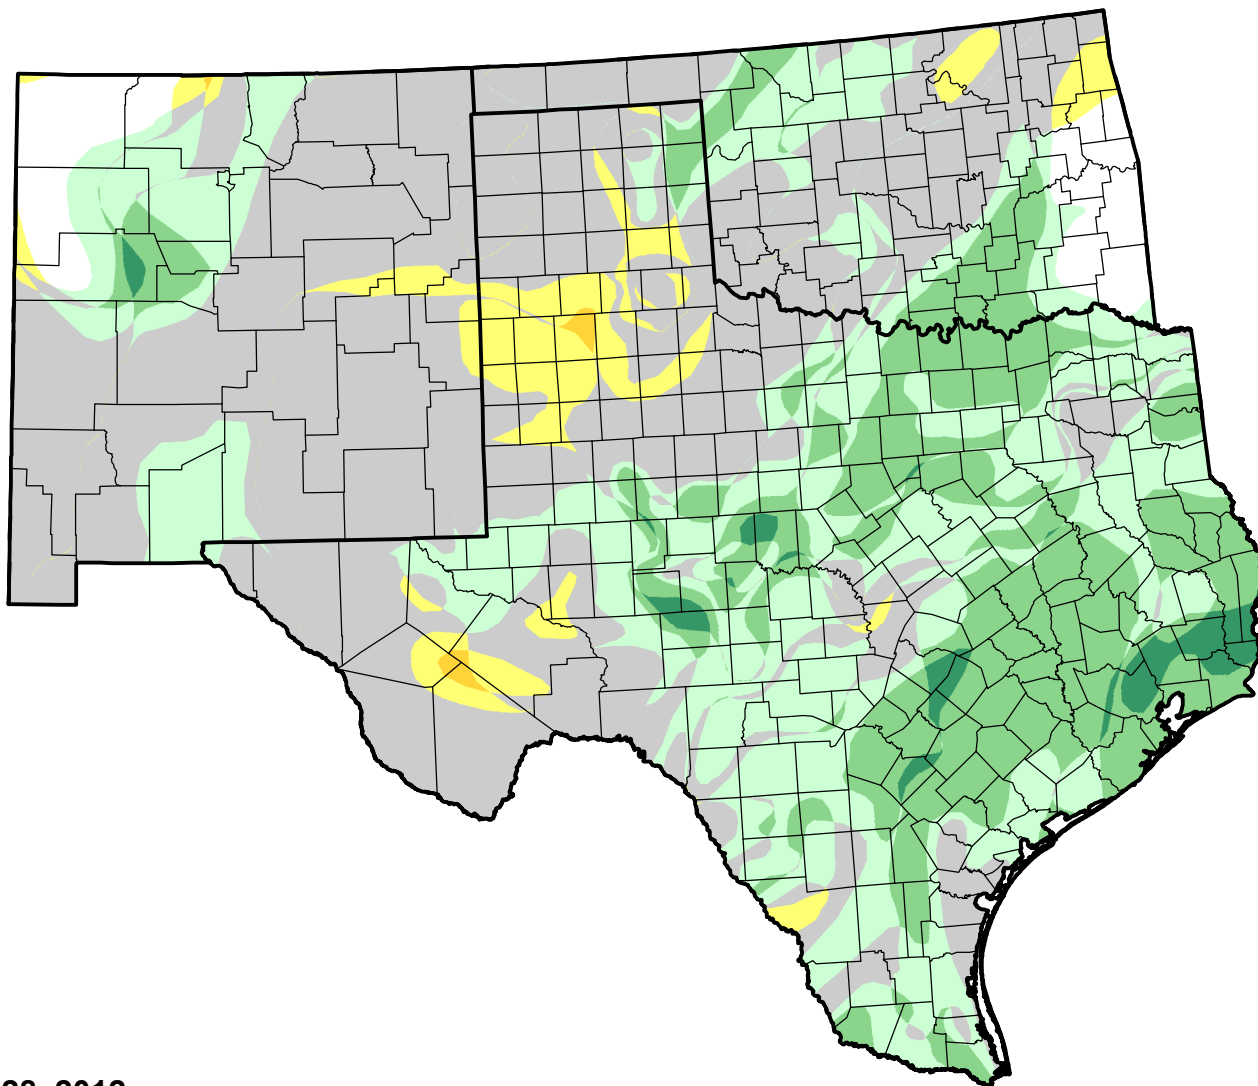

U.S. Drought Monitor Class Change - Southern Plains RDEWS

8 Week

February 28, 2012
compared to
January 5, 2012

droughtmonitor.unl.edu

- | | |
|---|---------------------|
|  | 5 Class Degradation |
|  | 4 Class Degradation |
|  | 3 Class Degradation |
|  | 2 Class Degradation |
|  | 1 Class Degradation |
|  | No Change |
|  | 1 Class Improvement |
|  | 2 Class Improvement |
|  | 3 Class Improvement |
|  | 4 Class Improvement |
|  | 5 Class Improvement |