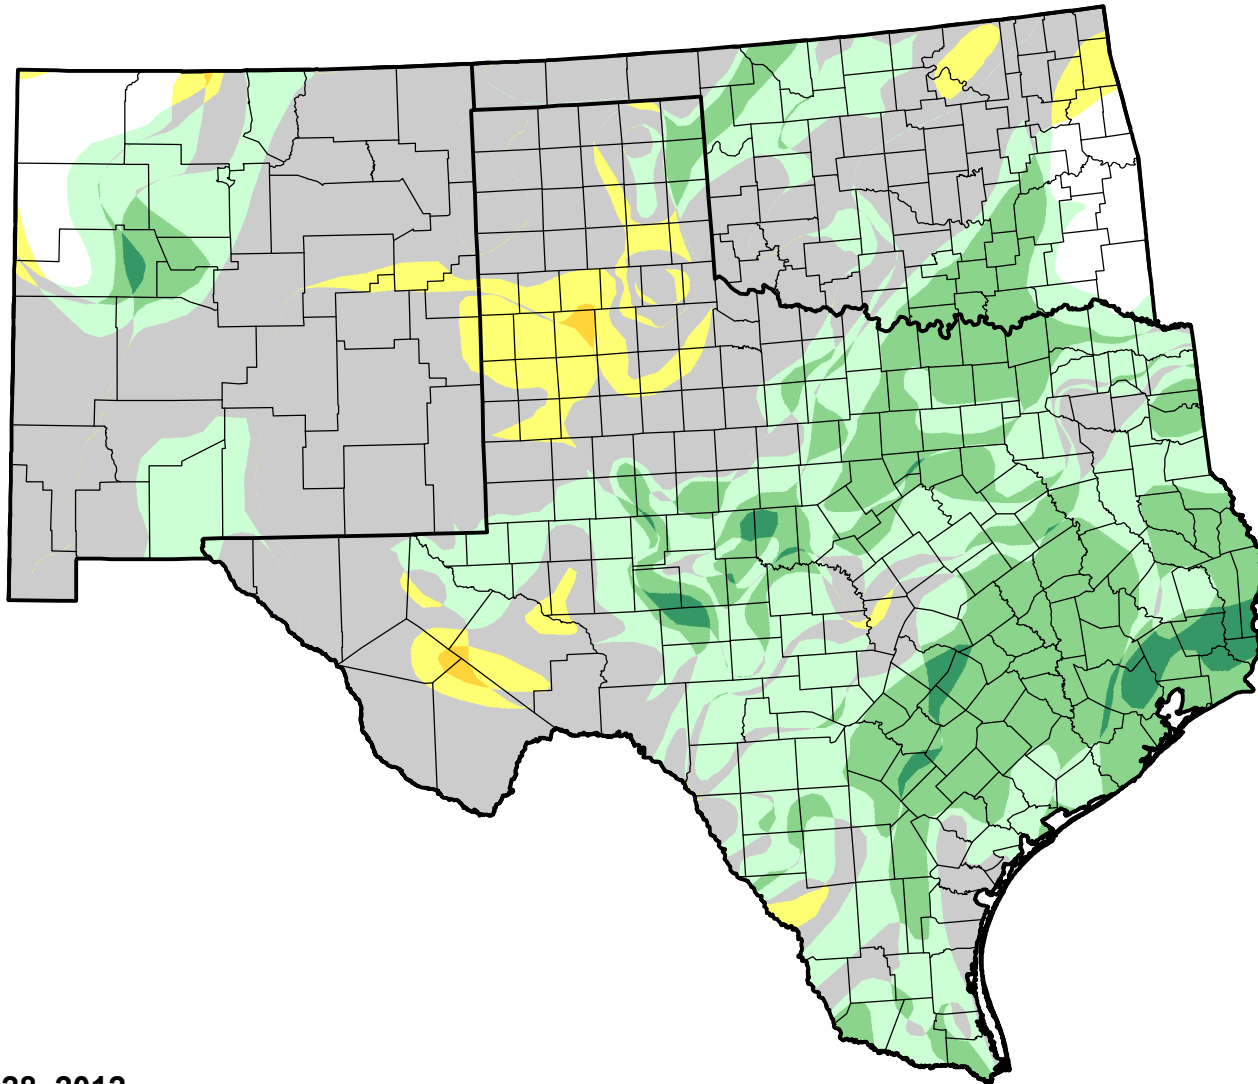

U.S. Drought Monitor Class Change - Southern Plains RDEWS

Start of Calendar Year

February 28, 2012
compared to
January 5, 2012

droughtmonitor.unl.edu

- | | |
|---|---------------------|
|  | 5 Class Degradation |
|  | 4 Class Degradation |
|  | 3 Class Degradation |
|  | 2 Class Degradation |
|  | 1 Class Degradation |
|  | No Change |
|  | 1 Class Improvement |
|  | 2 Class Improvement |
|  | 3 Class Improvement |
|  | 4 Class Improvement |
|  | 5 Class Improvement |