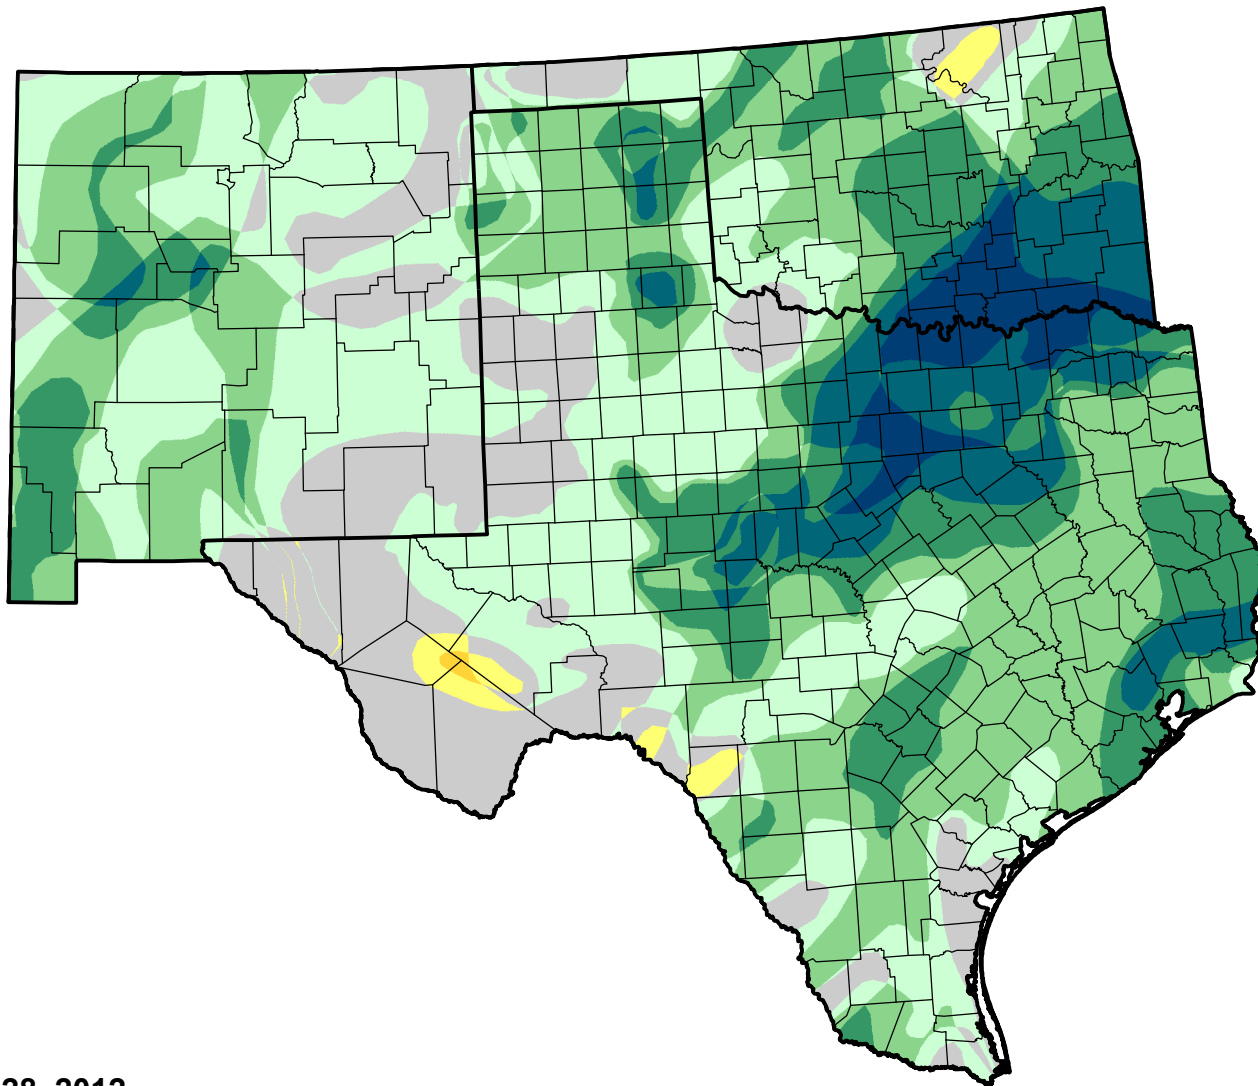

# U.S. Drought Monitor Class Change - Southern Plains RDEWS

Start of Water Year

February 28, 2012  
compared to  
September 29, 2011

[droughtmonitor.unl.edu](http://droughtmonitor.unl.edu)

- 5 Class Degradation
- 4 Class Degradation
- 3 Class Degradation
- 2 Class Degradation
- 1 Class Degradation
- No Change
- 1 Class Improvement
- 2 Class Improvement
- 3 Class Improvement
- 4 Class Improvement
- 5 Class Improvement