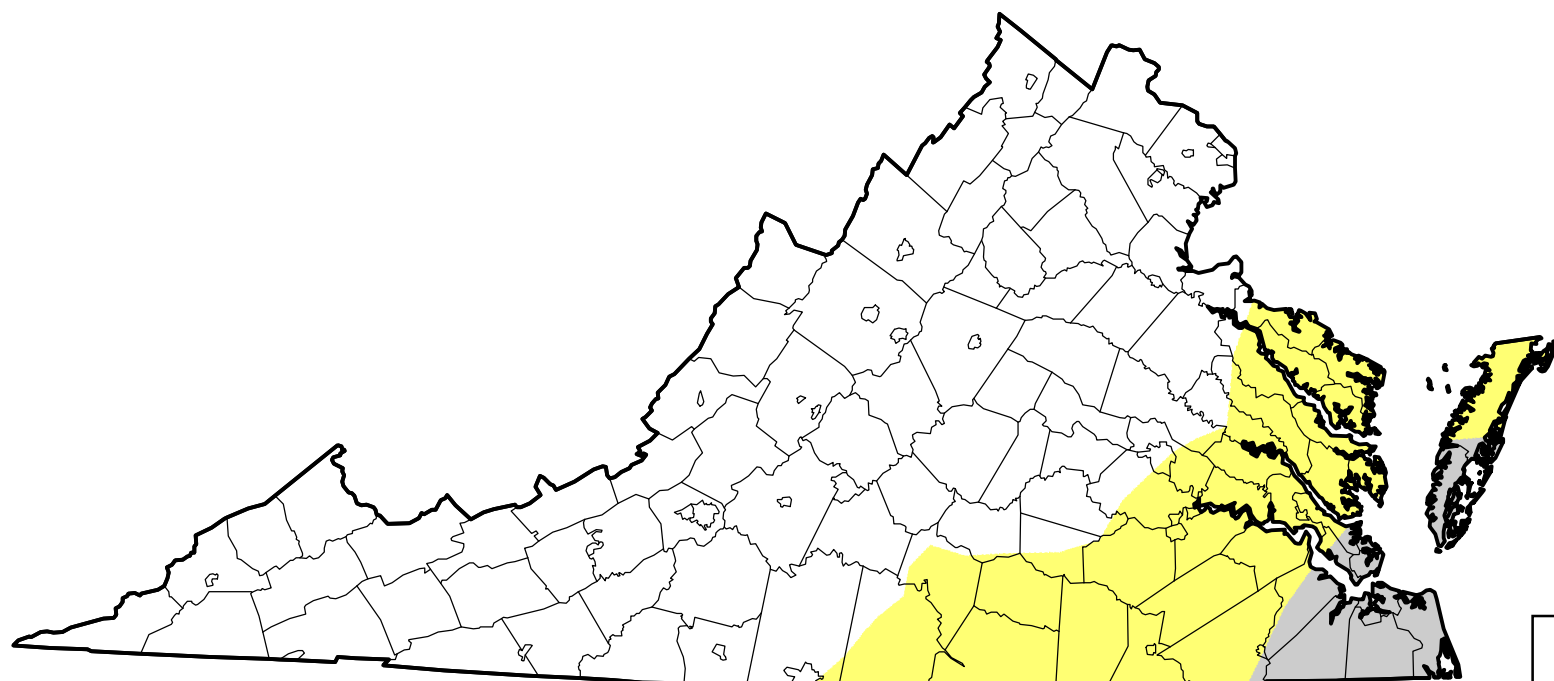

U.S. Drought Monitor Class Change - Virginia

8 Week

February 28, 2012
compared to
January 5, 2012

droughtmonitor.unl.edu

-  5 Class Degradation
-  4 Class Degradation
-  3 Class Degradation
-  2 Class Degradation
-  1 Class Degradation
-  No Change
-  1 Class Improvement
-  2 Class Improvement
-  3 Class Improvement
-  4 Class Improvement
-  5 Class Improvement