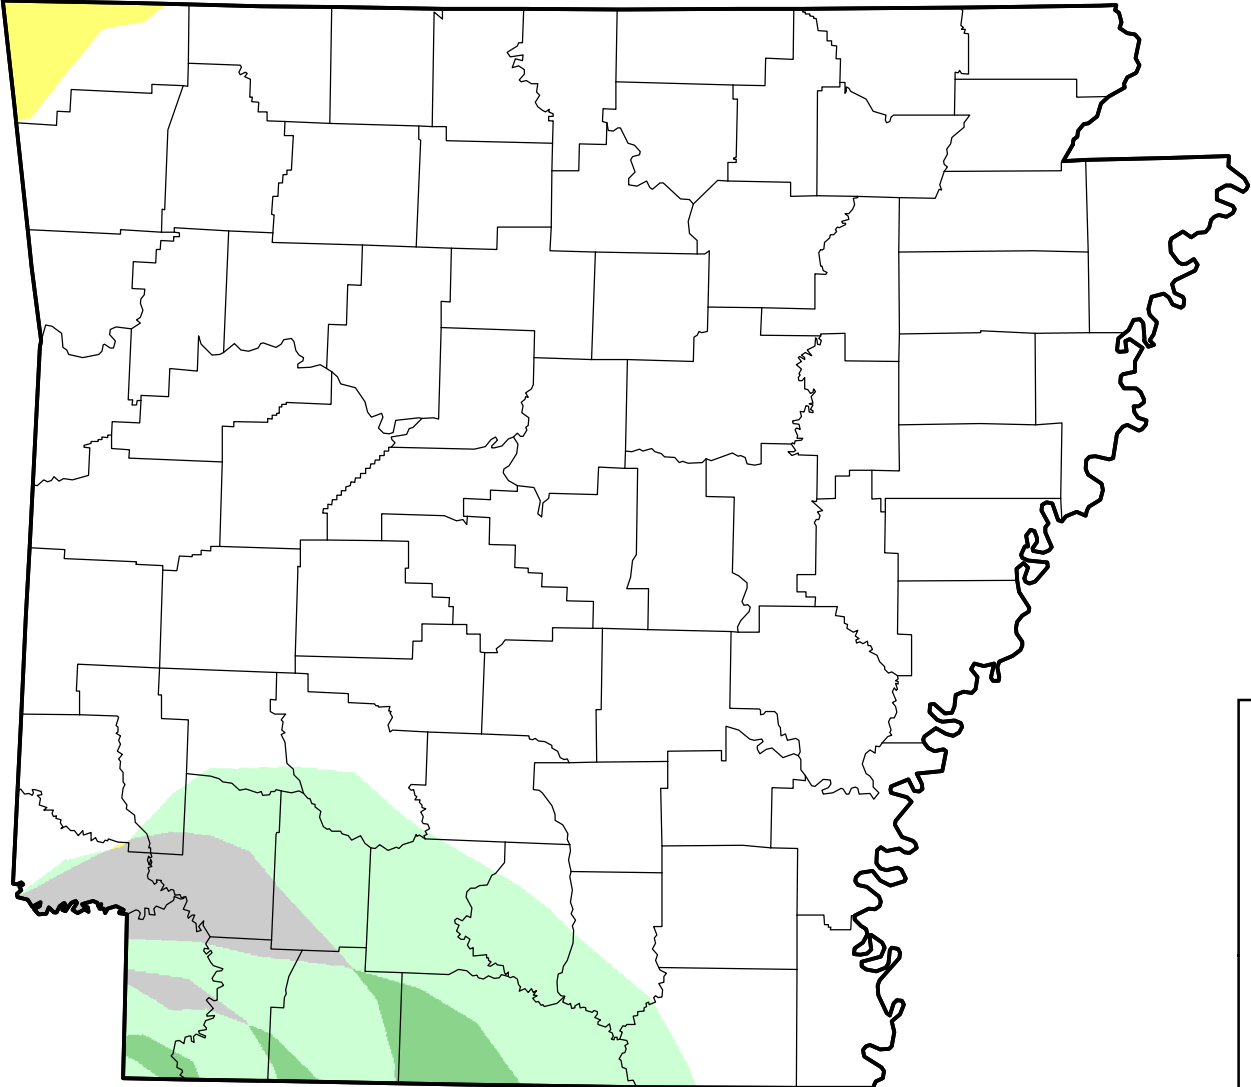

U.S. Drought Monitor Class Change - Arkansas

8 Week

March 6, 2012
compared to
January 12, 2012

droughtmonitor.unl.edu

-  5 Class Degradation
-  4 Class Degradation
-  3 Class Degradation
-  2 Class Degradation
-  1 Class Degradation
-  No Change
-  1 Class Improvement
-  2 Class Improvement
-  3 Class Improvement
-  4 Class Improvement
-  5 Class Improvement