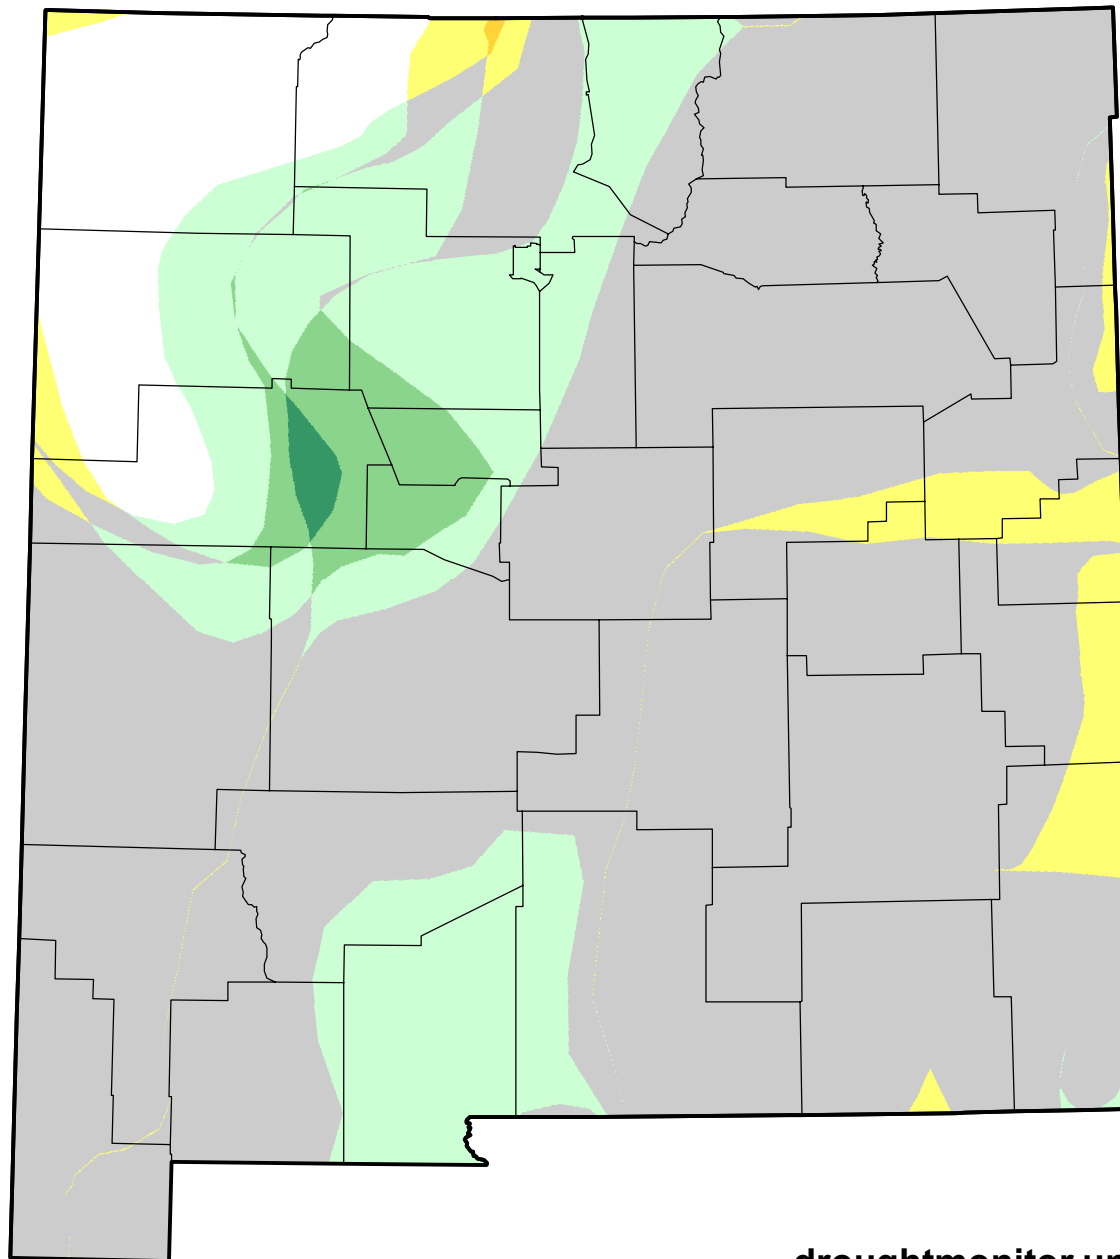

U.S. Drought Monitor Class Change - New Mexico

Start of Calendar Year

March 6, 2012
compared to
January 5, 2012

droughtmonitor.unl.edu

- | | |
|---|---------------------|
|  | 5 Class Degradation |
|  | 4 Class Degradation |
|  | 3 Class Degradation |
|  | 2 Class Degradation |
|  | 1 Class Degradation |
|  | No Change |
|  | 1 Class Improvement |
|  | 2 Class Improvement |
|  | 3 Class Improvement |
|  | 4 Class Improvement |
|  | 5 Class Improvement |