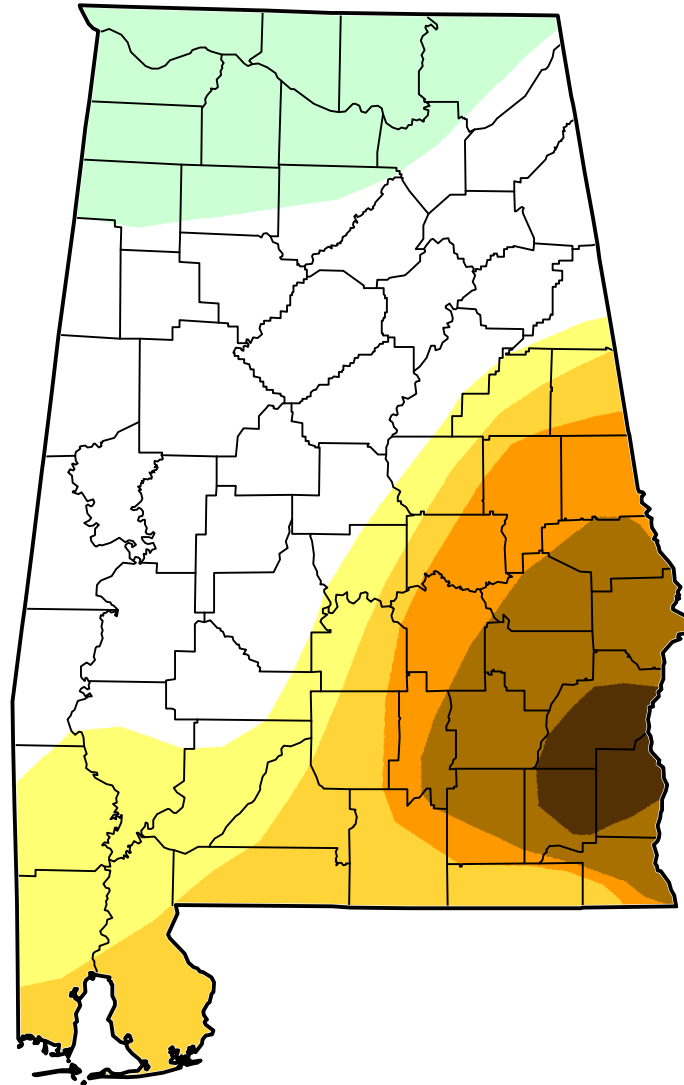

U.S. Drought Monitor Class Change - Alabama

2 Years

March 6, 2012
compared to
March 9, 2010