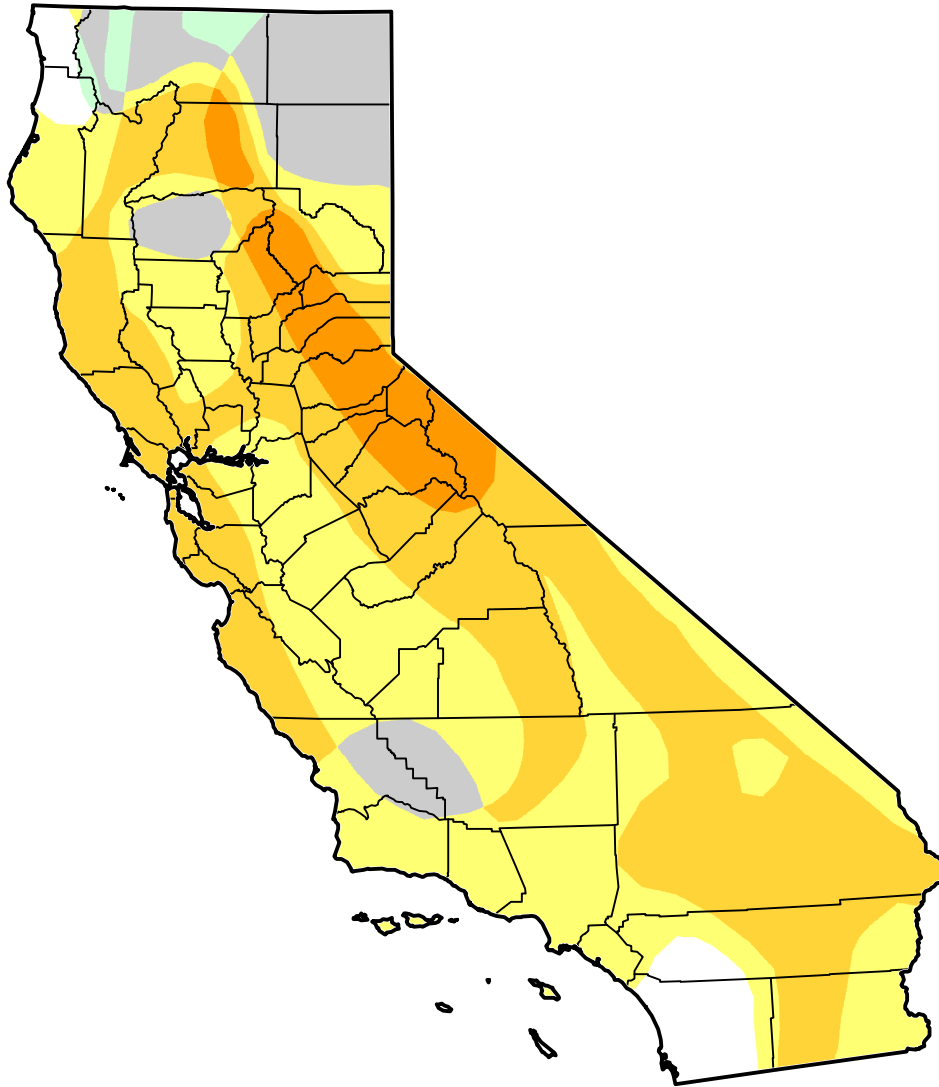

U.S. Drought Monitor Class Change - California 2 Years

March 6, 2012
compared to
March 9, 2010