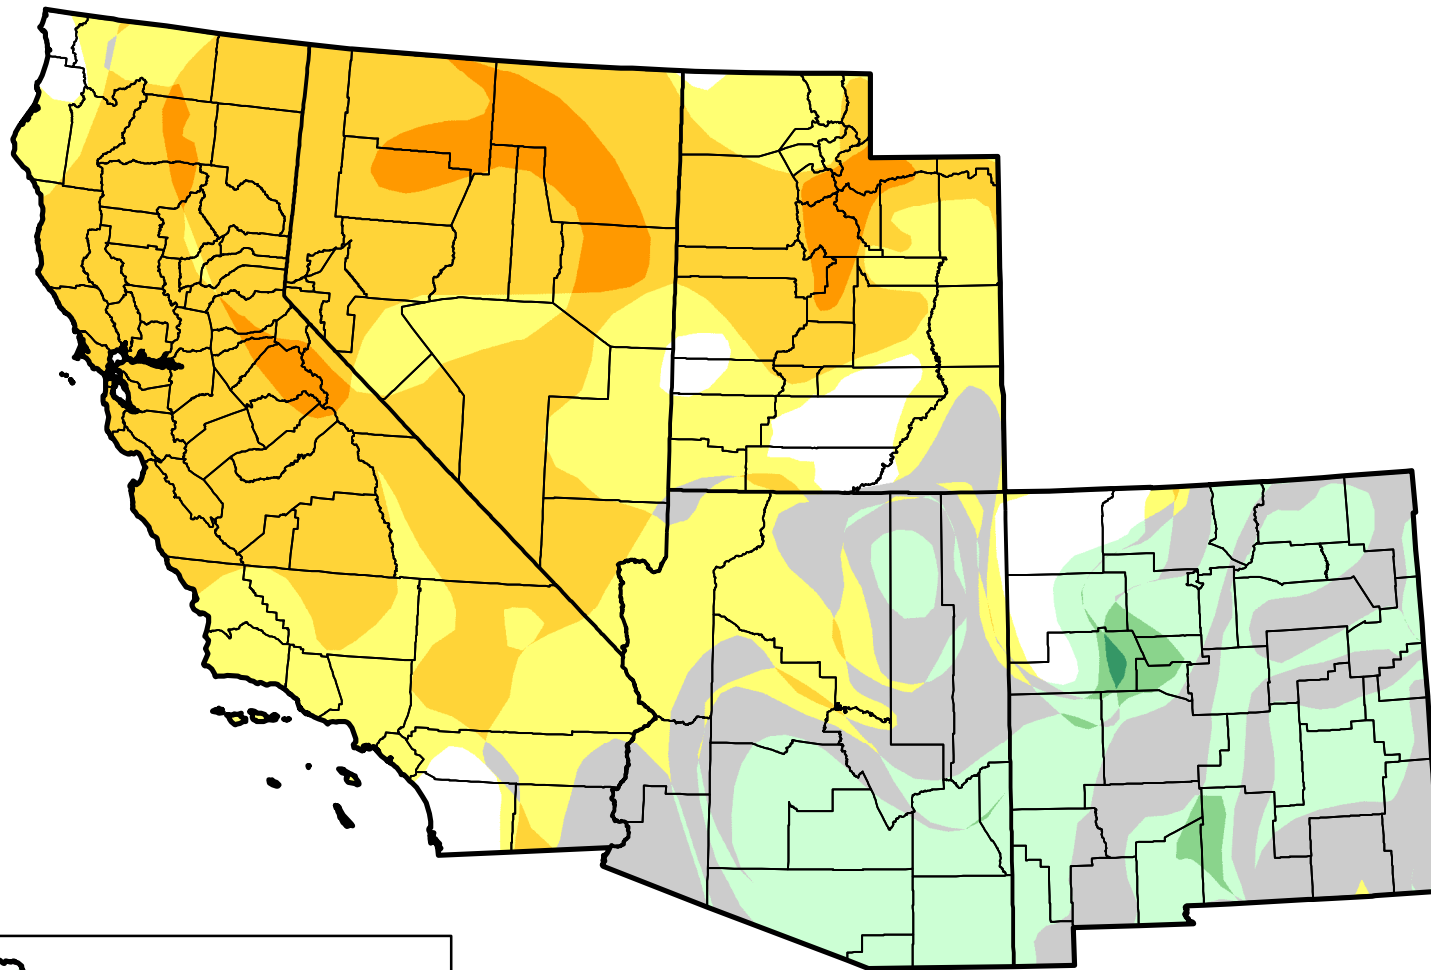

U.S. Drought Monitor Class Change - USDA Southwest Climate Hub 3 Months

- 5 Class Degradation
- 4 Class Degradation
- 3 Class Degradation
- 2 Class Degradation
- 1 Class Degradation
- No Change
- 1 Class Improvement
- 2 Class Improvement
- 3 Class Improvement
- 4 Class Improvement
- 5 Class Improvement