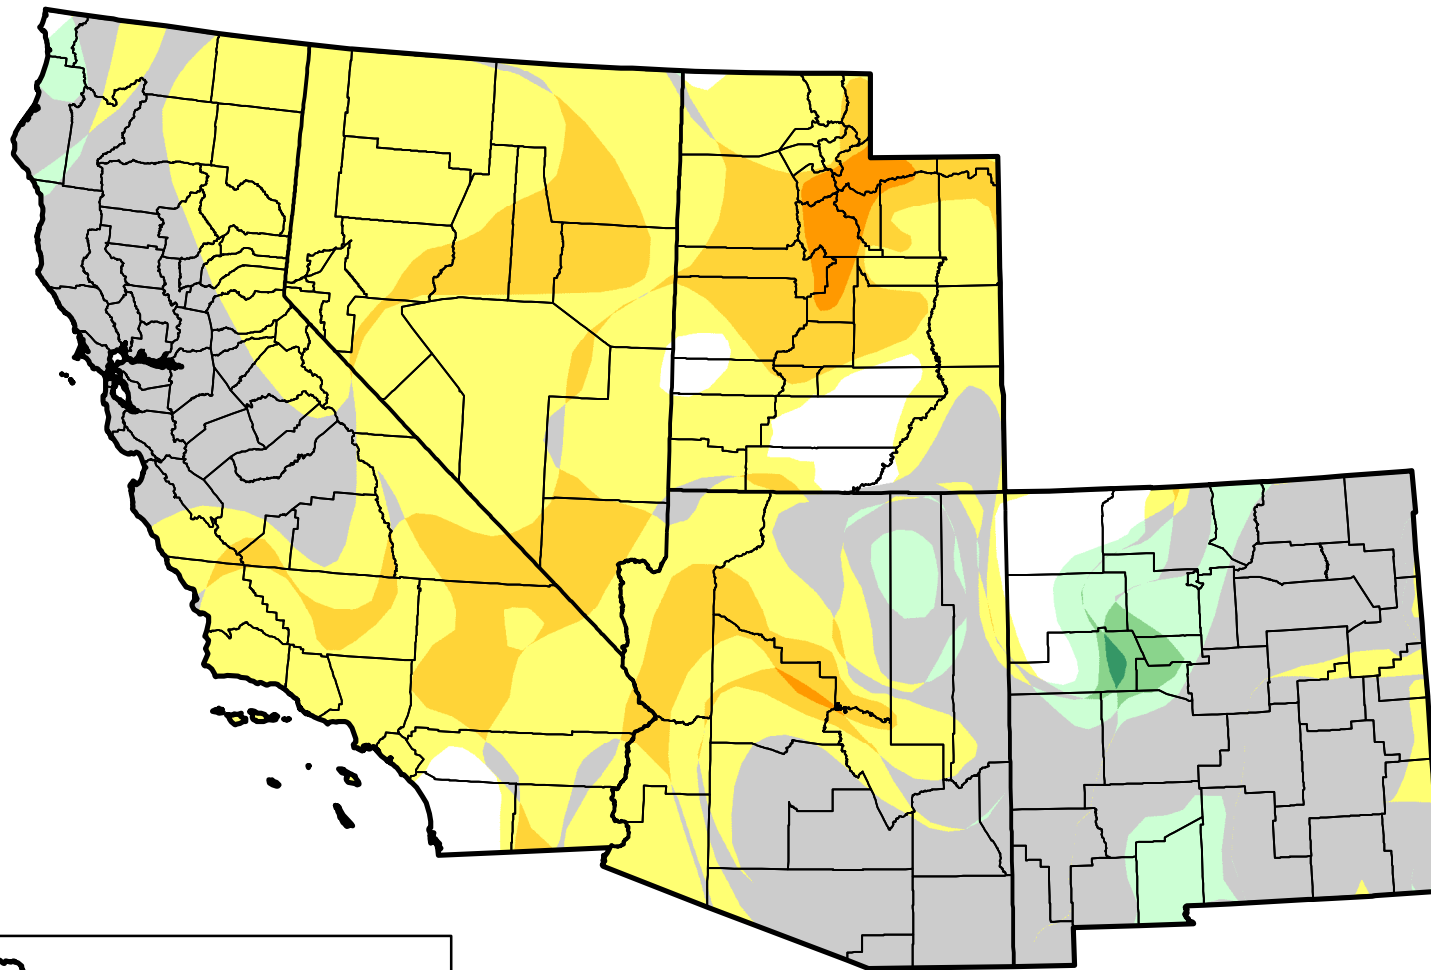

U.S. Drought Monitor Class Change - USDA Southwest Climate Hub

Start of Calendar Year

**March 6, 2012
compared to
January 3, 2012**

-  5 Class Degradation
-  4 Class Degradation
-  3 Class Degradation
-  2 Class Degradation
-  1 Class Degradation
-  No Change
-  1 Class Improvement
-  2 Class Improvement
-  3 Class Improvement
-  4 Class Improvement
-  5 Class Improvement