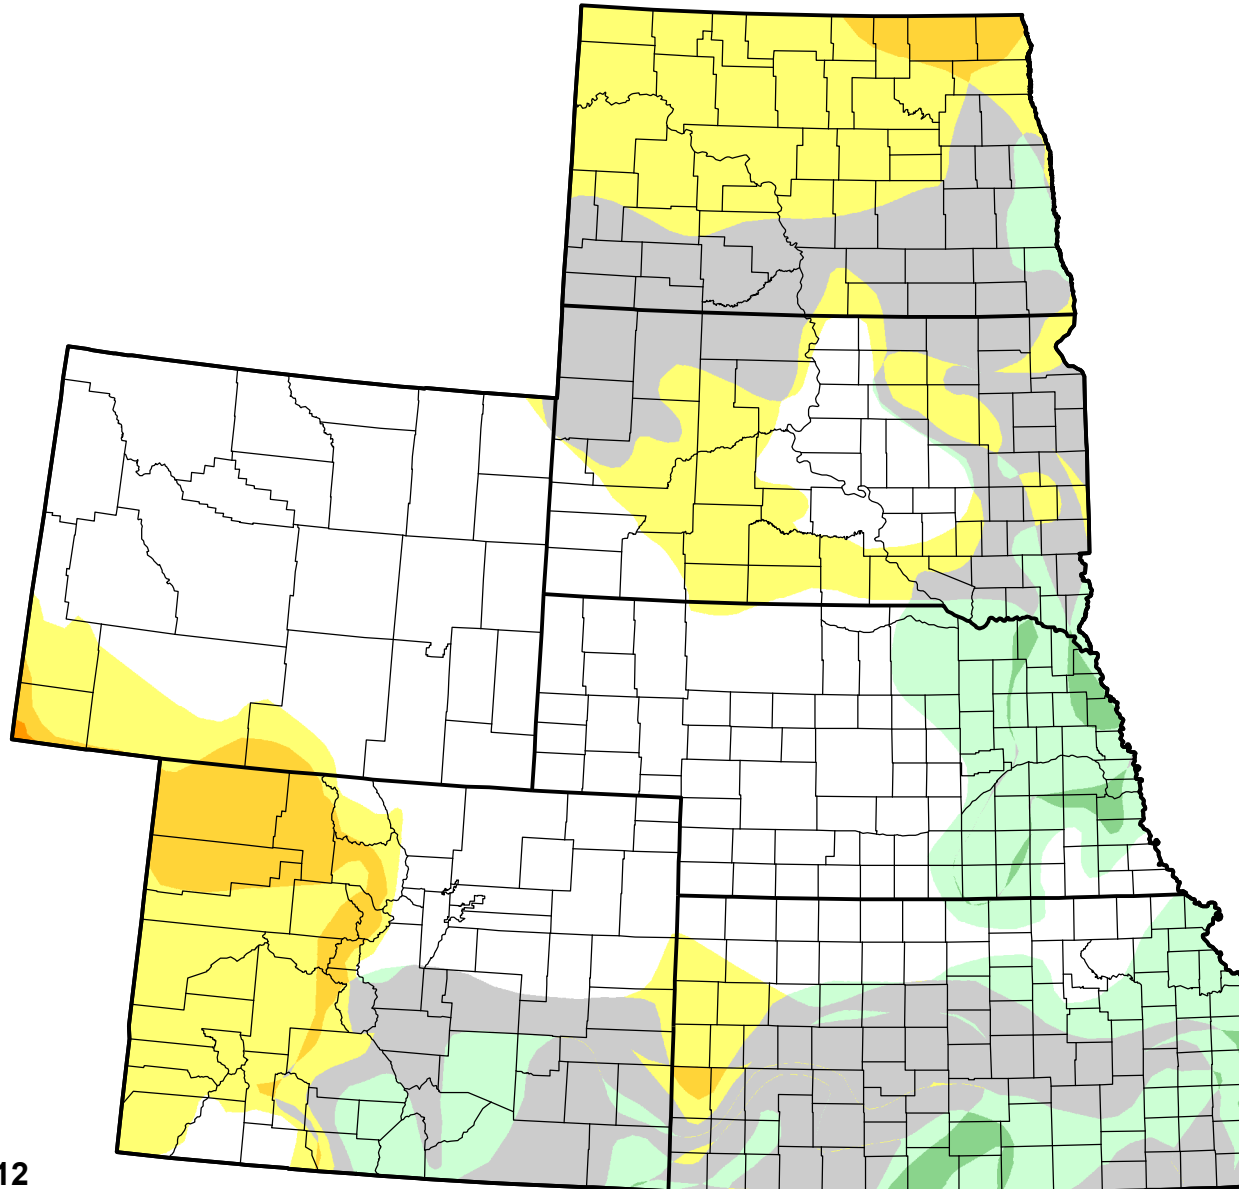

U.S. Drought Monitor Class Change - High Plains

13 Week

March 6, 2012
compared to
December 8, 2011

droughtmonitor.unl.edu

-  5 Class Degradation
-  4 Class Degradation
-  3 Class Degradation
-  2 Class Degradation
-  1 Class Degradation
-  No Change
-  1 Class Improvement
-  2 Class Improvement
-  3 Class Improvement
-  4 Class Improvement
-  5 Class Improvement