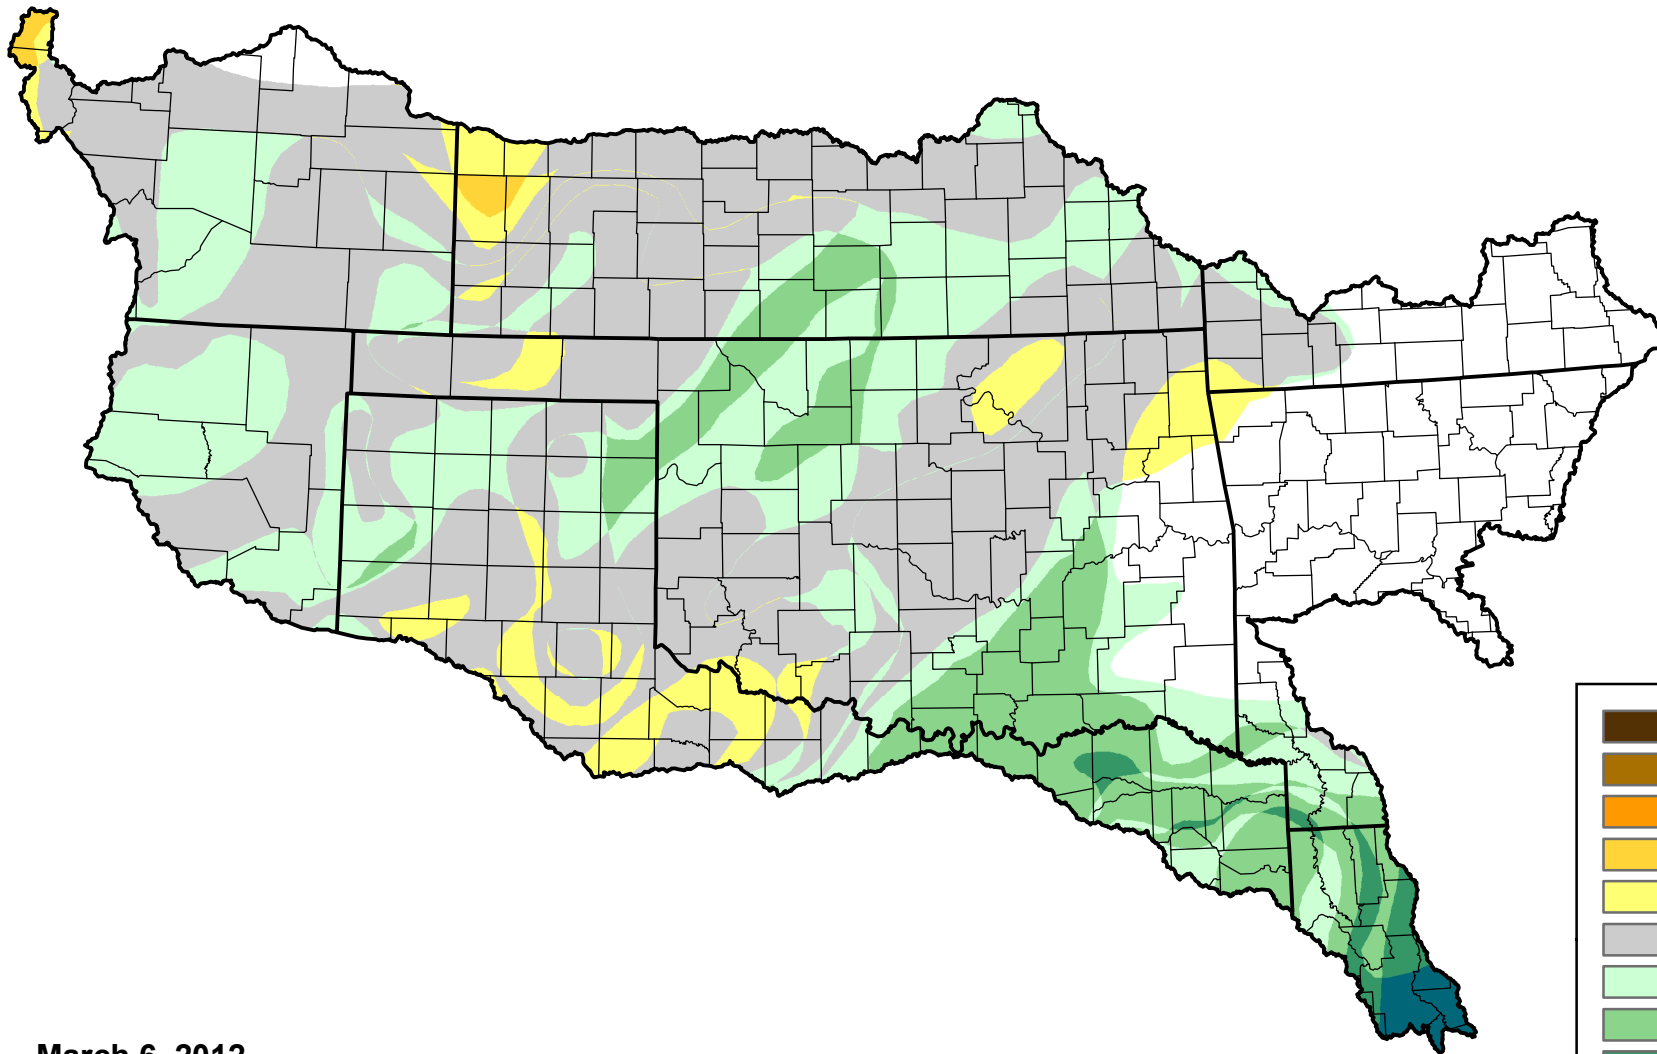

U.S. Drought Monitor Class Change - Arkansas-White-Red Watershed 13 Week

March 6, 2012
compared to
December 8, 2011

droughtmonitor.unl.edu

-  5 Class Degradation
-  4 Class Degradation
-  3 Class Degradation
-  2 Class Degradation
-  1 Class Degradation
-  No Change
-  1 Class Improvement
-  2 Class Improvement
-  3 Class Improvement
-  4 Class Improvement
-  5 Class Improvement