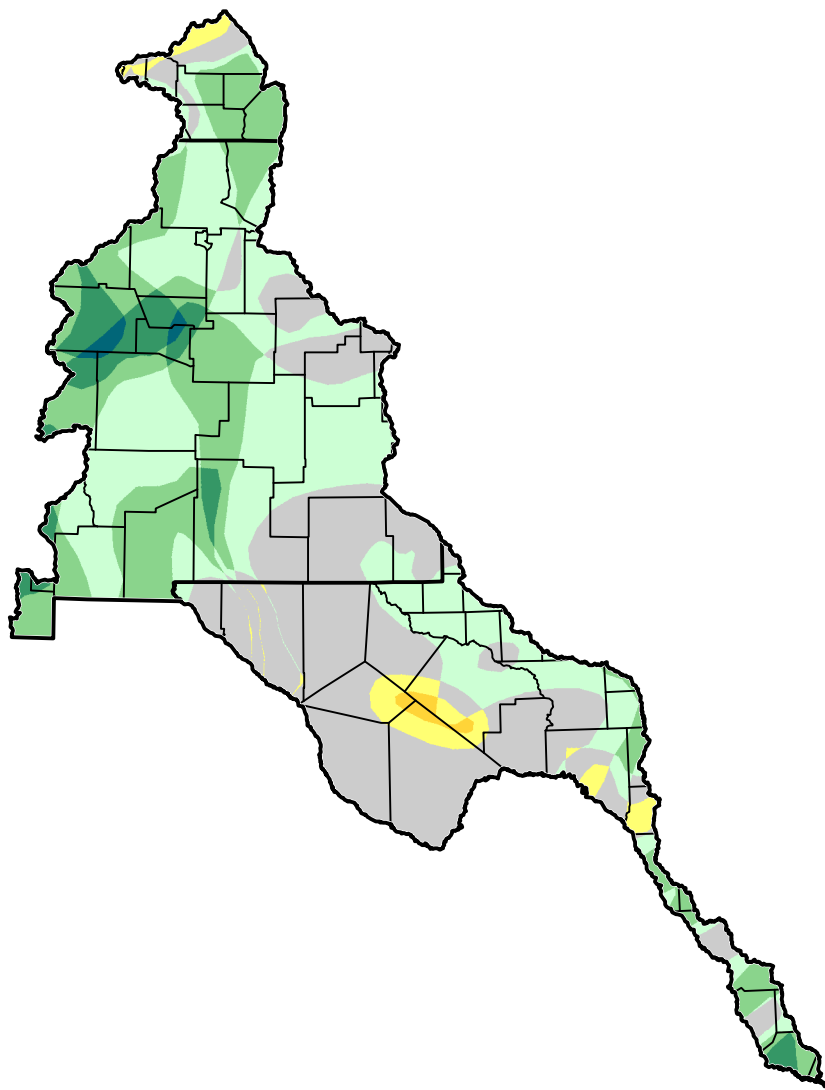

U.S. Drought Monitor Class Change - Rio Grande Watershed 6 Months

March 6, 2012
compared to
September 20, 2011