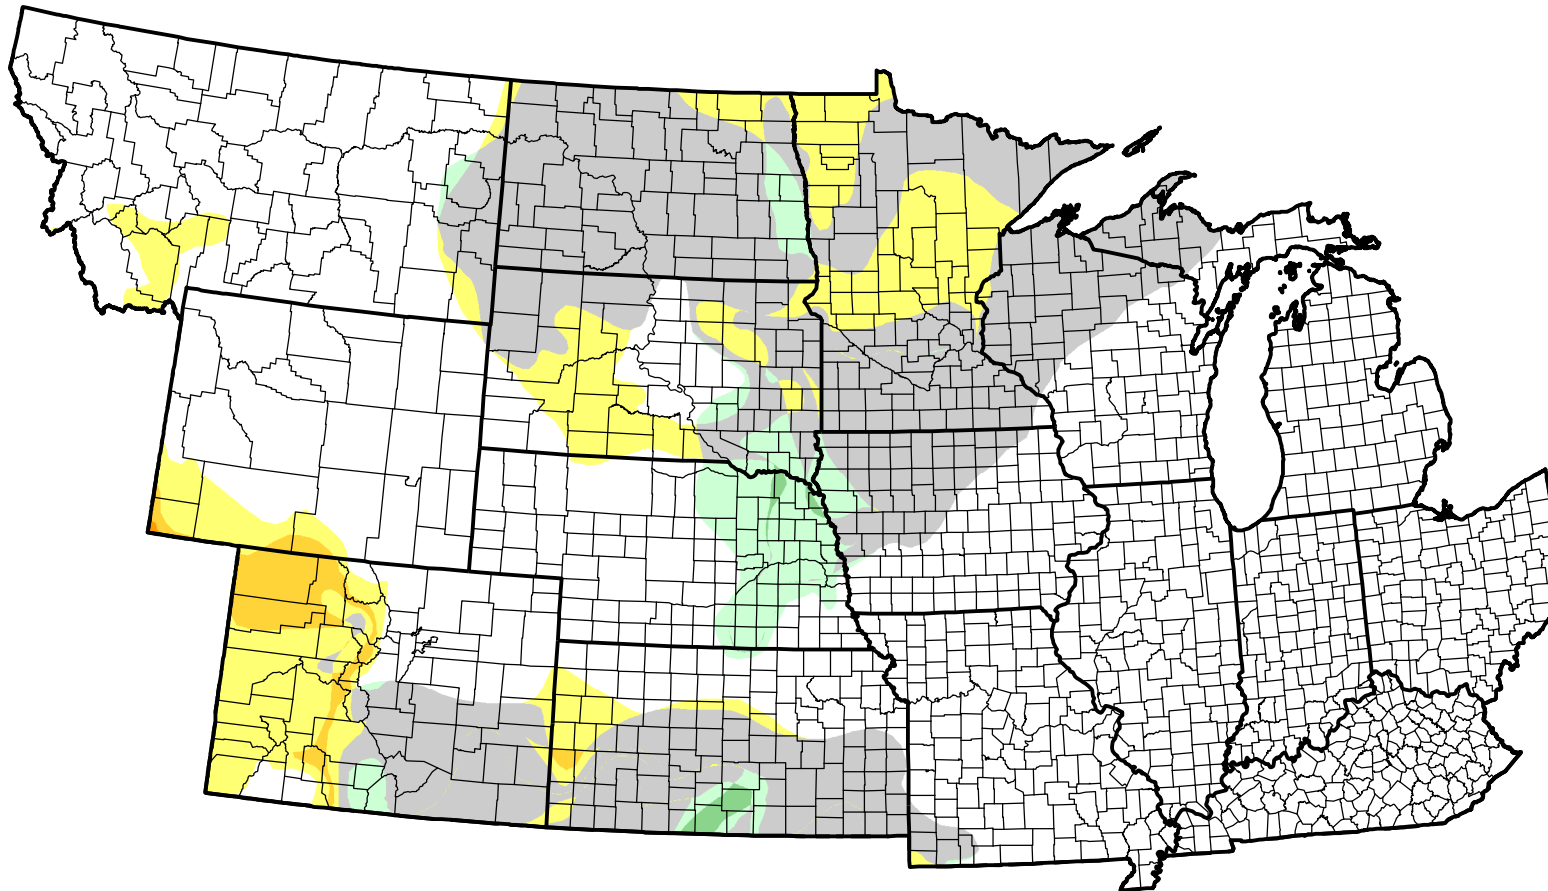

U.S. Drought Monitor Class Change - NWS Central Start of Calendar Year

March 6, 2012
compared to
January 5, 2012

droughtmonitor.unl.edu

-  5 Class Degradation
-  4 Class Degradation
-  3 Class Degradation
-  2 Class Degradation
-  1 Class Degradation
-  No Change
-  1 Class Improvement
-  2 Class Improvement
-  3 Class Improvement
-  4 Class Improvement
-  5 Class Improvement