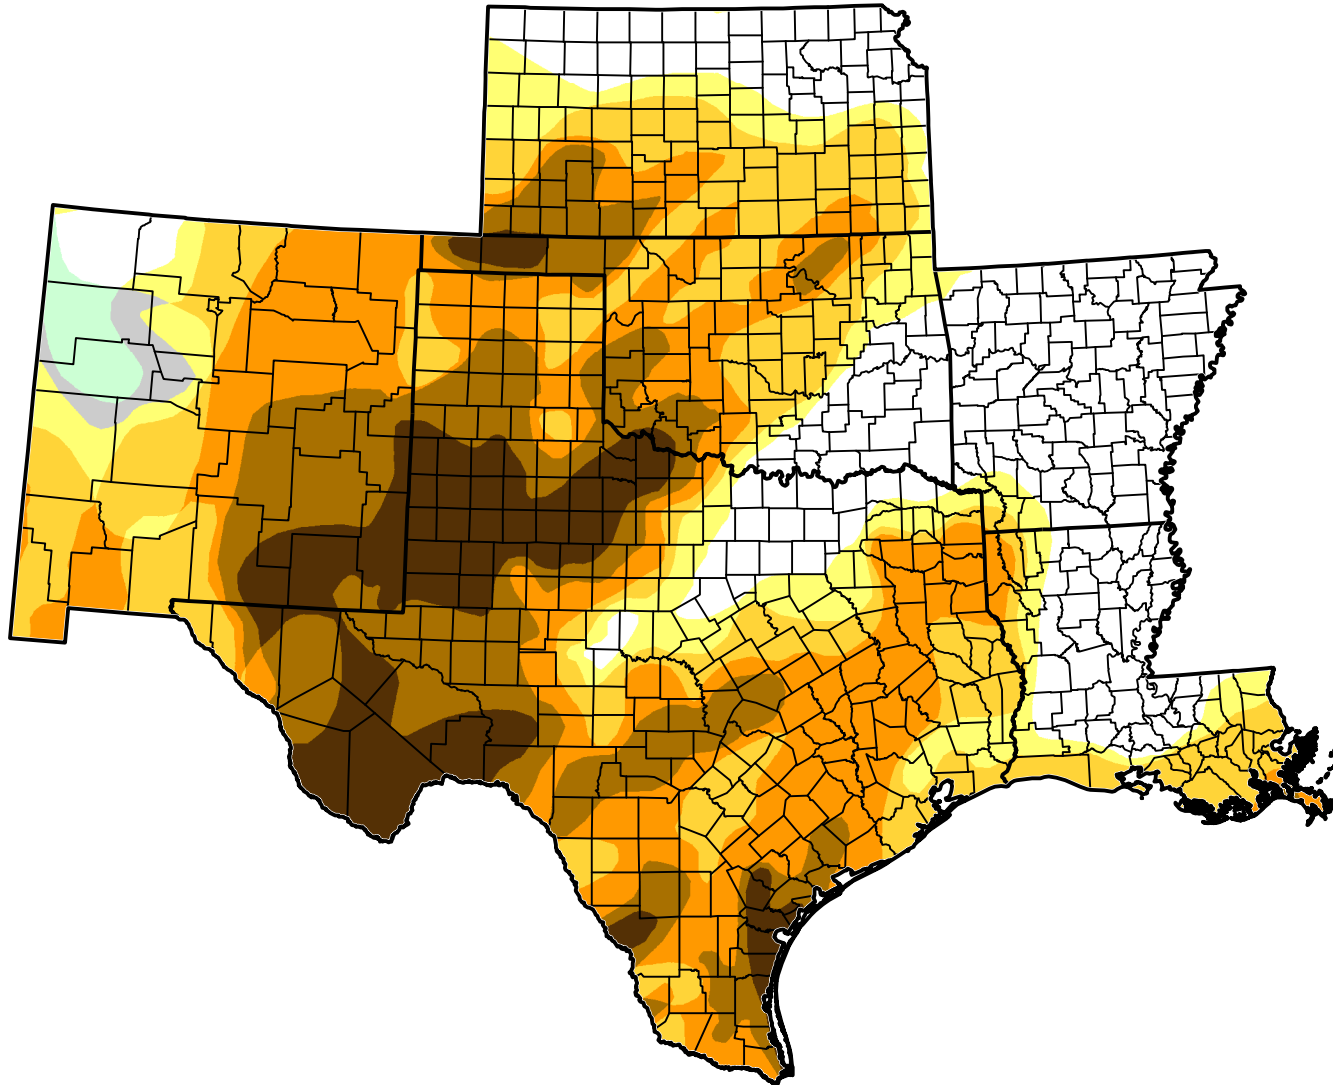

U.S. Drought Monitor Class Change - Southern Plains 2 Years

March 6, 2012
compared to
March 9, 2010

-  5 Class Degradation
-  4 Class Degradation
-  3 Class Degradation
-  2 Class Degradation
-  1 Class Degradation
-  No Change
-  1 Class Improvement
-  2 Class Improvement
-  3 Class Improvement
-  4 Class Improvement
-  5 Class Improvement