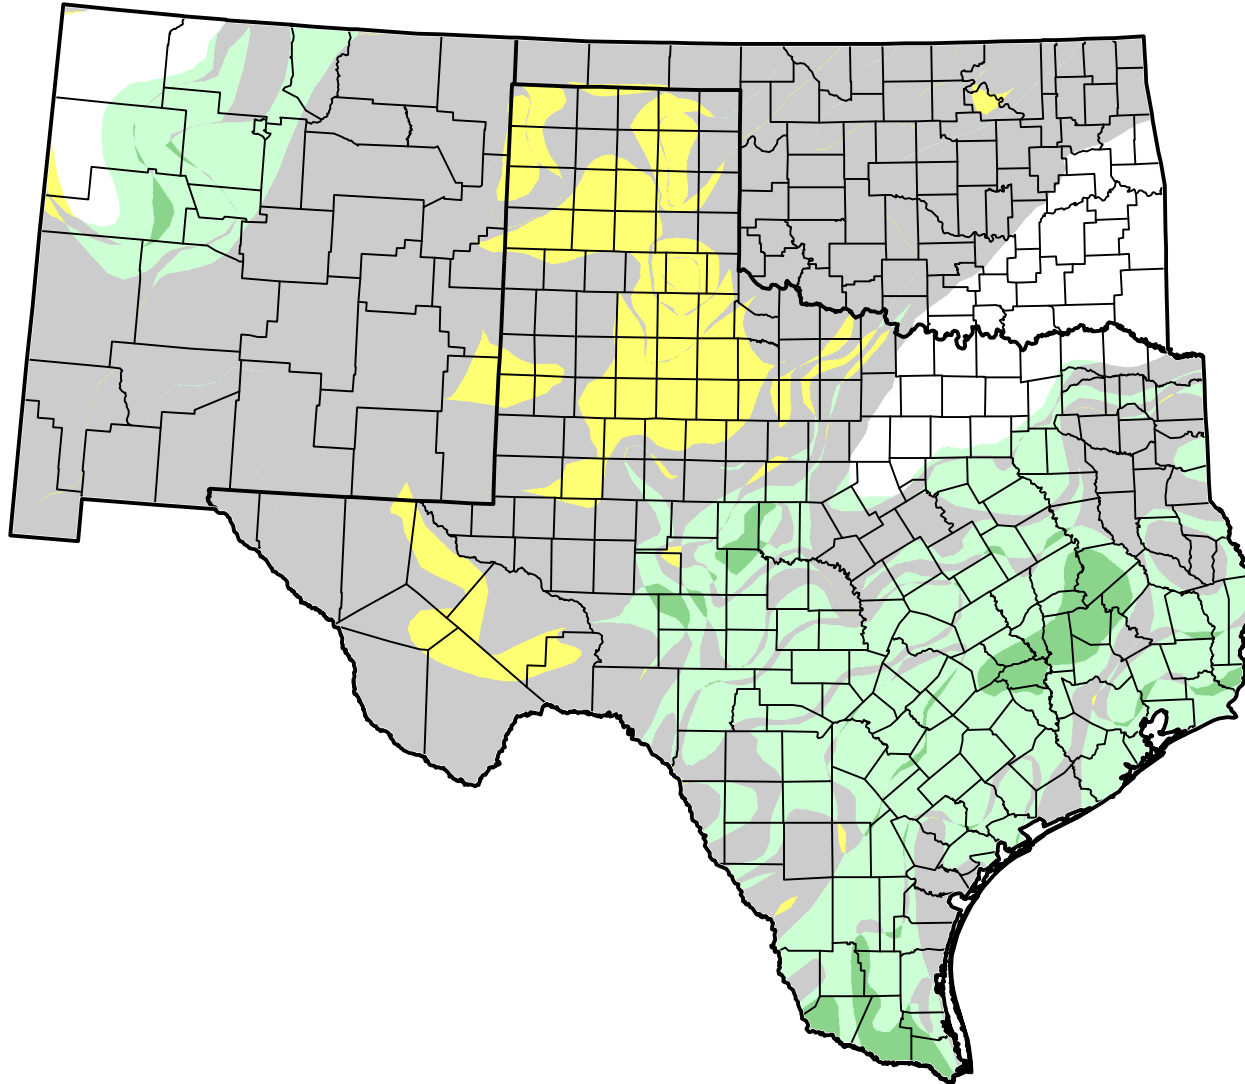

U.S. Drought Monitor Class Change - Southern Plains Area

1 Month

March 6, 2012
compared to
February 7, 2012