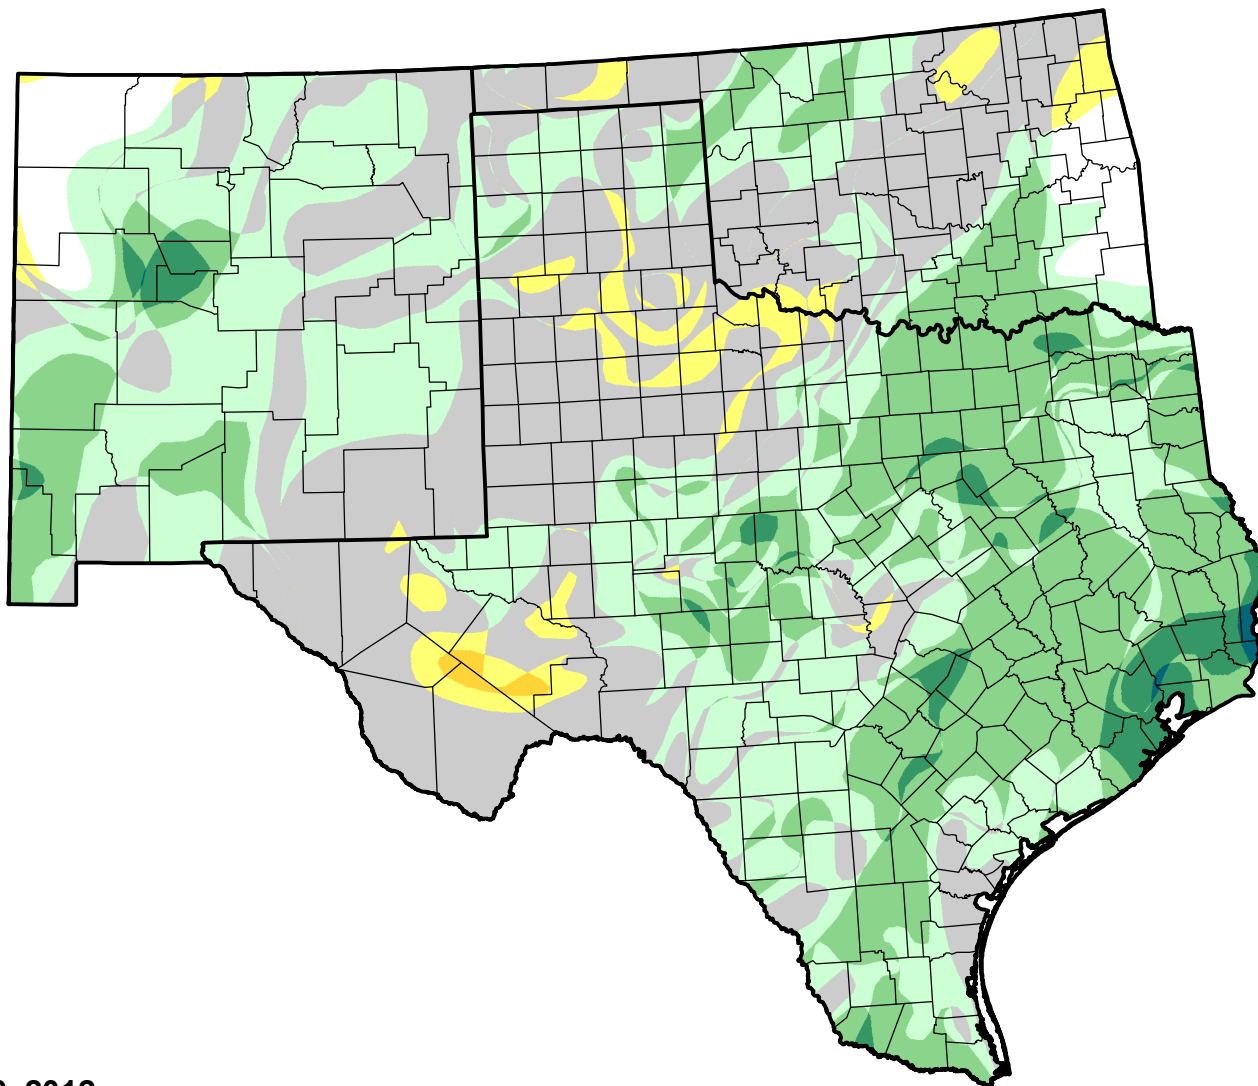

U.S. Drought Monitor Class Change - Southern Plains RDEWS

13 Week

March 6, 2012
compared to
December 8, 2011

droughtmonitor.unl.edu

- | | |
|---|---------------------|
|  | 5 Class Degradation |
|  | 4 Class Degradation |
|  | 3 Class Degradation |
|  | 2 Class Degradation |
|  | 1 Class Degradation |
|  | No Change |
|  | 1 Class Improvement |
|  | 2 Class Improvement |
|  | 3 Class Improvement |
|  | 4 Class Improvement |
|  | 5 Class Improvement |