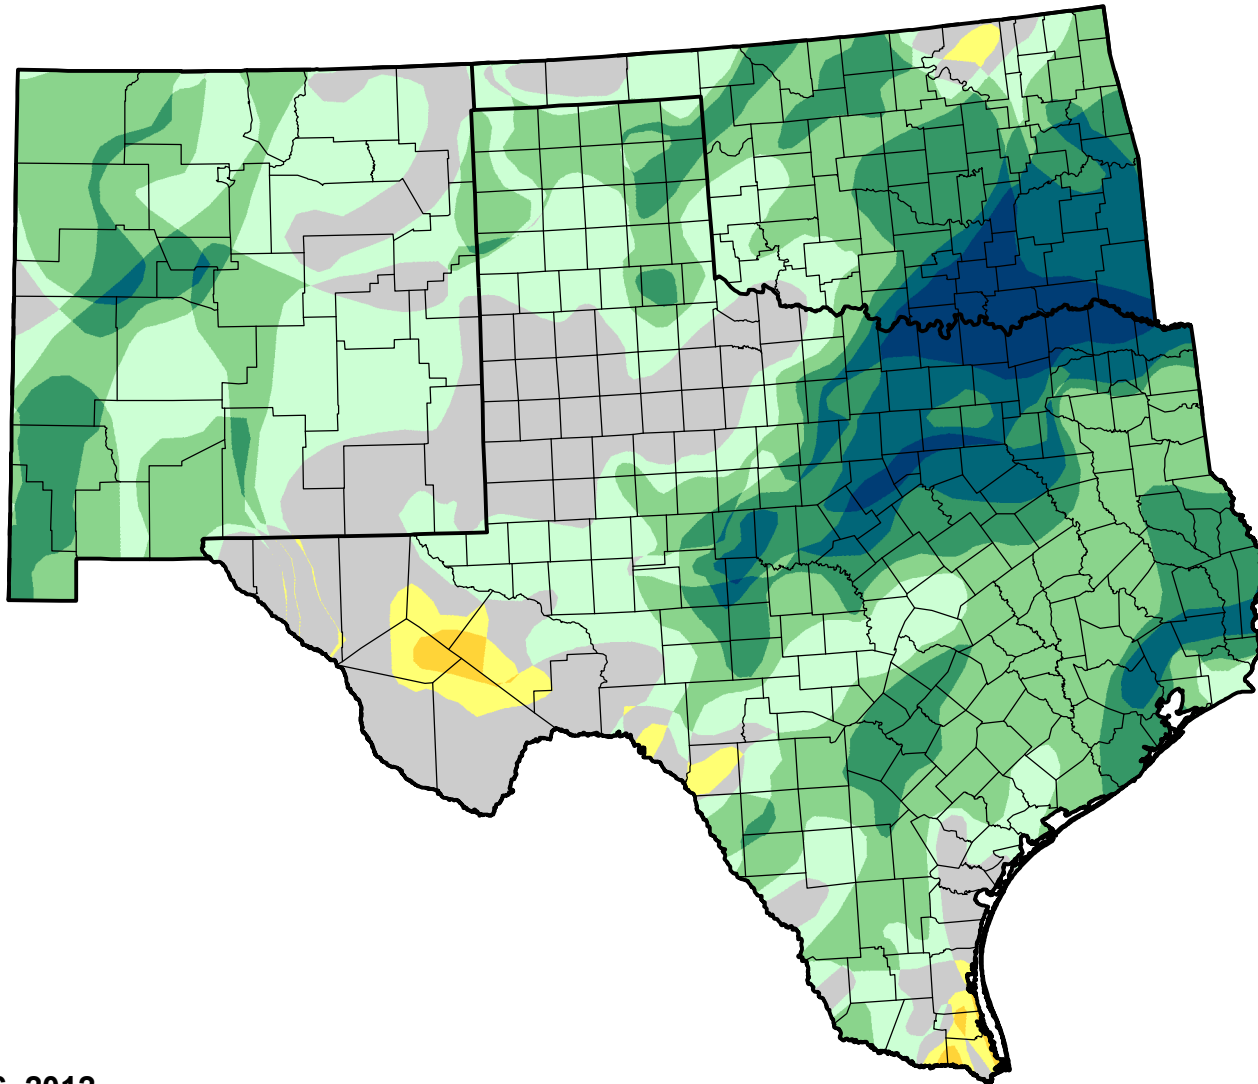

U.S. Drought Monitor Class Change - Southern Plains RDEWS

26 Week

March 6, 2012
compared to
September 8, 2011

droughtmonitor.unl.edu

- 5 Class Degradation
- 4 Class Degradation
- 3 Class Degradation
- 2 Class Degradation
- 1 Class Degradation
- No Change
- 1 Class Improvement
- 2 Class Improvement
- 3 Class Improvement
- 4 Class Improvement
- 5 Class Improvement