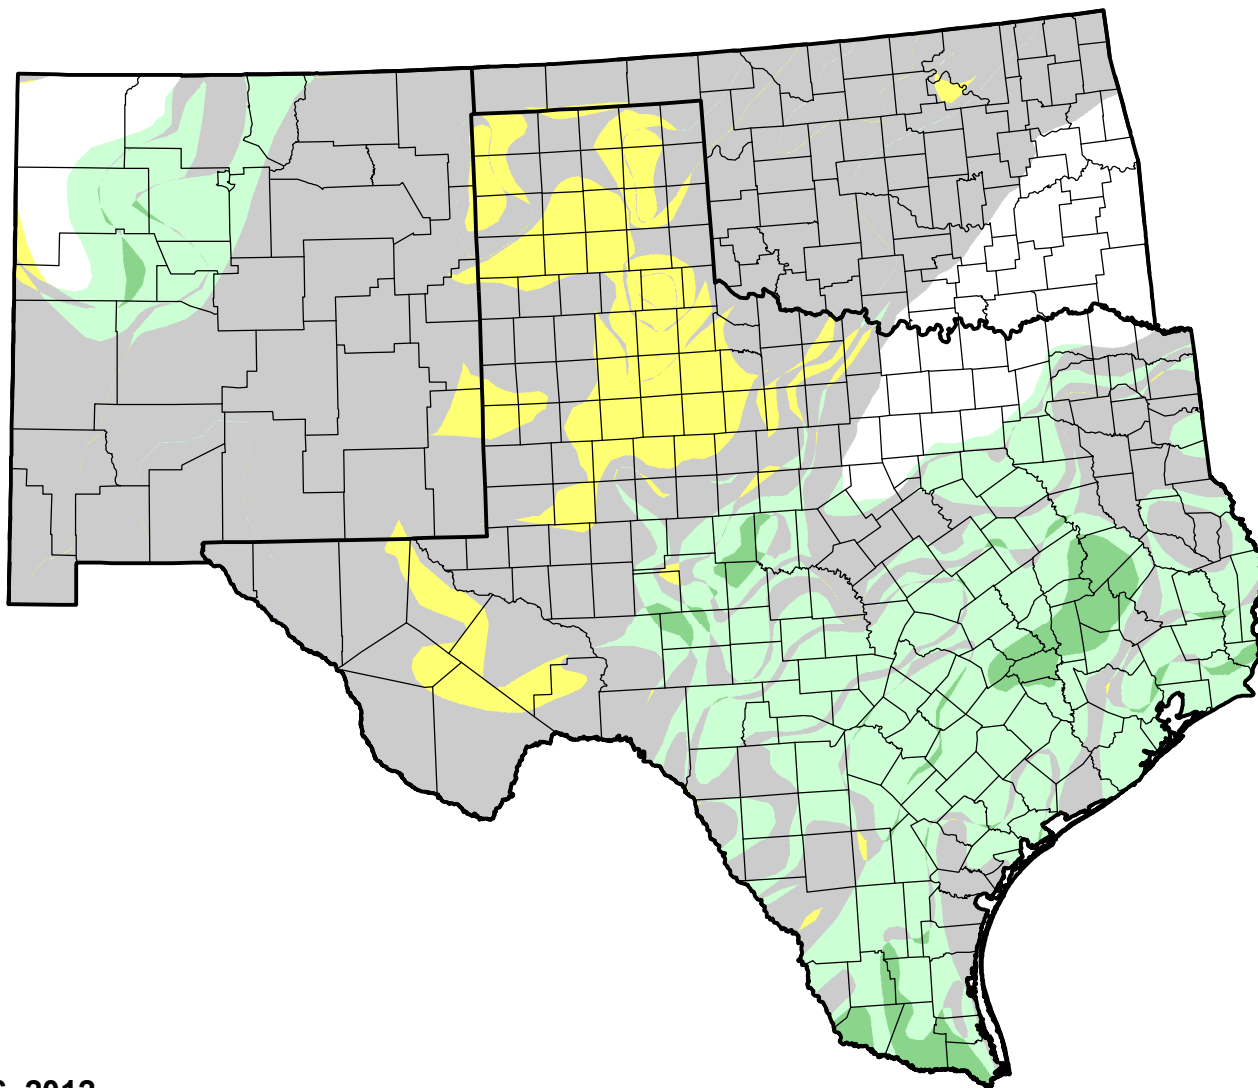

# U.S. Drought Monitor Class Change - Southern Plains RDEWS

4 Week

March 6, 2012  
compared to  
February 9, 2012

[droughtmonitor.unl.edu](http://droughtmonitor.unl.edu)