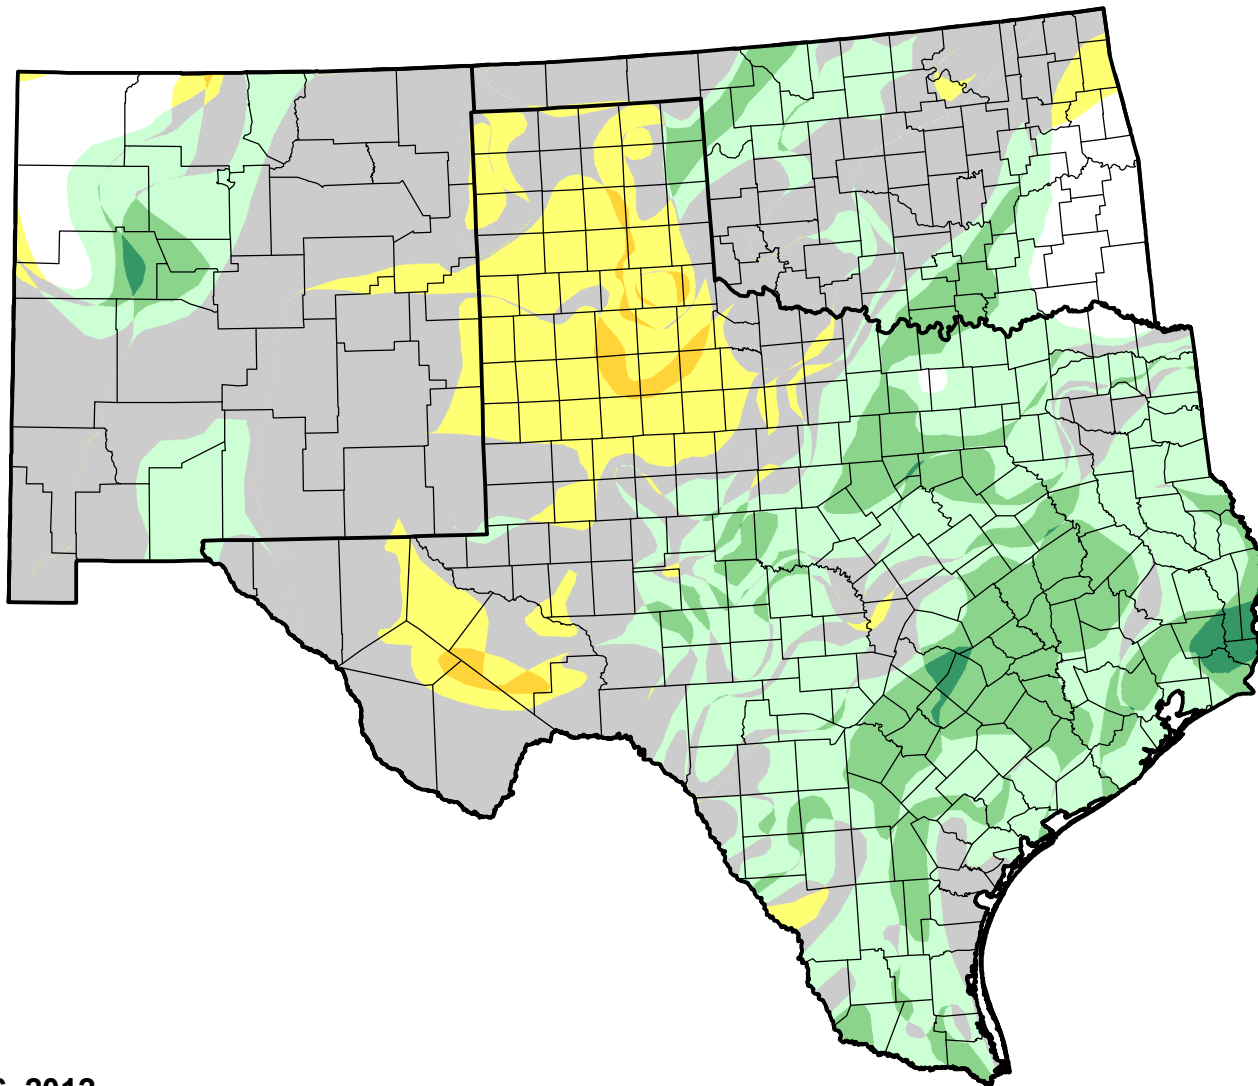

U.S. Drought Monitor Class Change - Southern Plains RDEWS

8 Week

March 6, 2012
compared to
January 12, 2012

droughtmonitor.unl.edu

- | | |
|---|---------------------|
|  | 5 Class Degradation |
|  | 4 Class Degradation |
|  | 3 Class Degradation |
|  | 2 Class Degradation |
|  | 1 Class Degradation |
|  | No Change |
|  | 1 Class Improvement |
|  | 2 Class Improvement |
|  | 3 Class Improvement |
|  | 4 Class Improvement |
|  | 5 Class Improvement |