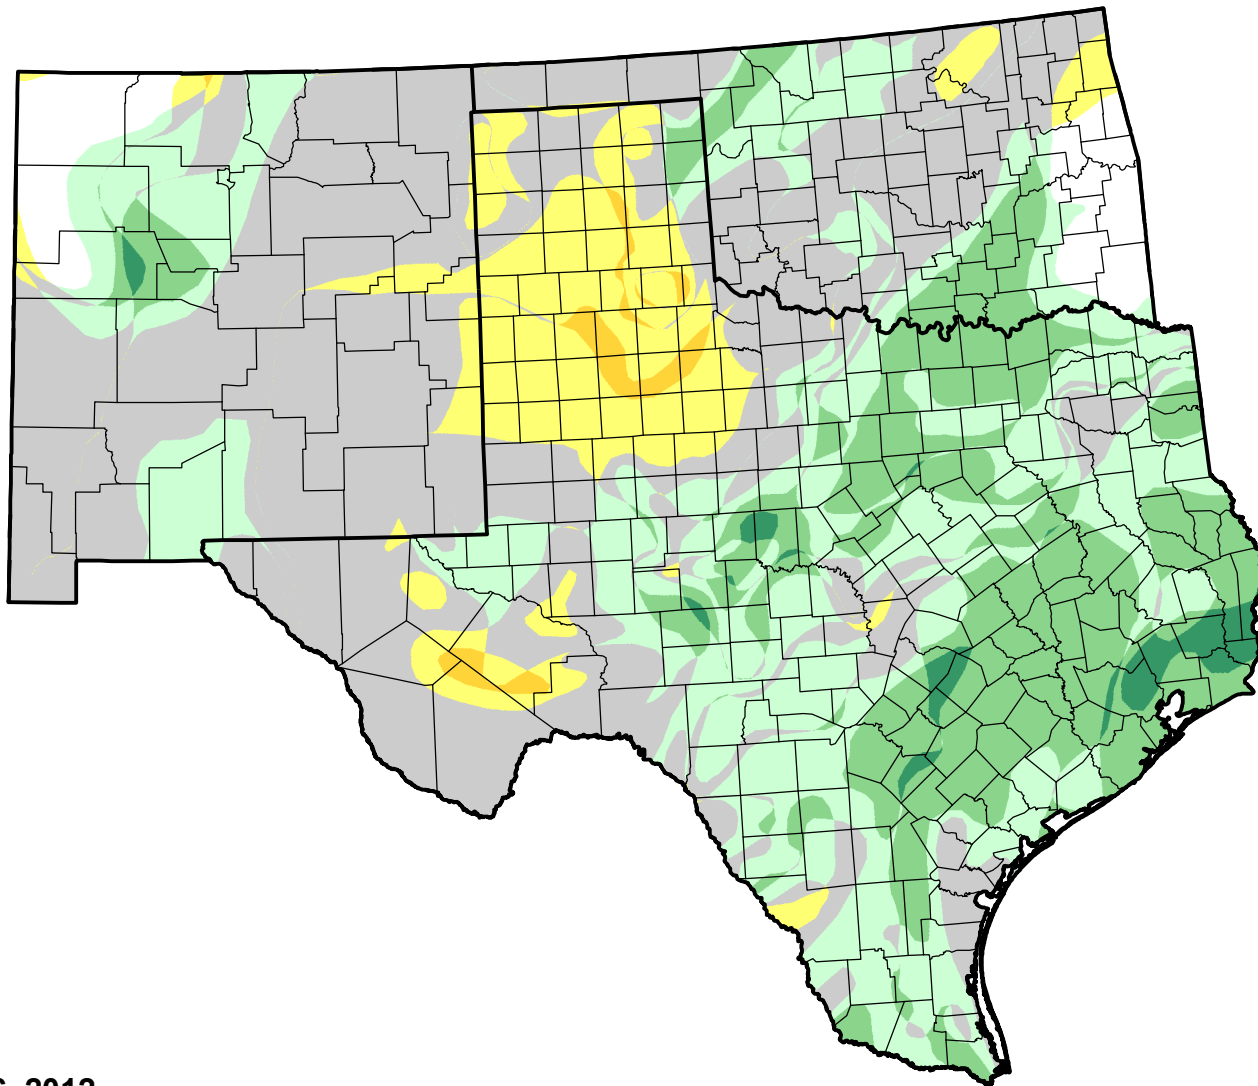

U.S. Drought Monitor Class Change - Southern Plains RDEWS

Start of Calendar Year

March 6, 2012
compared to
January 5, 2012

droughtmonitor.unl.edu

-  5 Class Degradation
-  4 Class Degradation
-  3 Class Degradation
-  2 Class Degradation
-  1 Class Degradation
-  No Change
-  1 Class Improvement
-  2 Class Improvement
-  3 Class Improvement
-  4 Class Improvement
-  5 Class Improvement