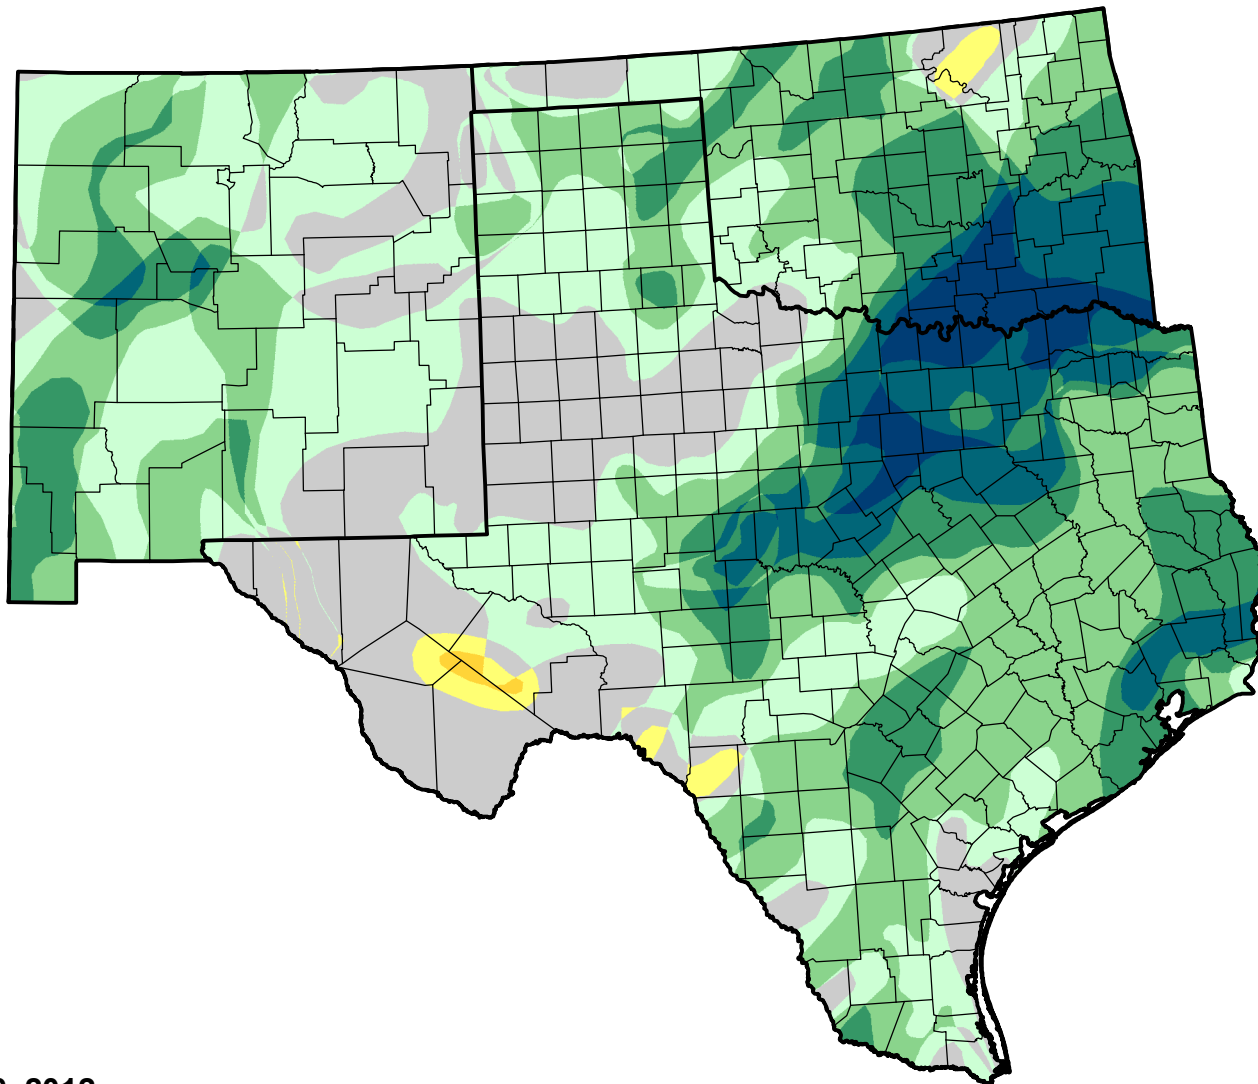

U.S. Drought Monitor Class Change - Southern Plains RDEWS

Start of Water Year

March 6, 2012
compared to
September 29, 2011

droughtmonitor.unl.edu

- 5 Class Degradation
- 4 Class Degradation
- 3 Class Degradation
- 2 Class Degradation
- 1 Class Degradation
- No Change
- 1 Class Improvement
- 2 Class Improvement
- 3 Class Improvement
- 4 Class Improvement
- 5 Class Improvement